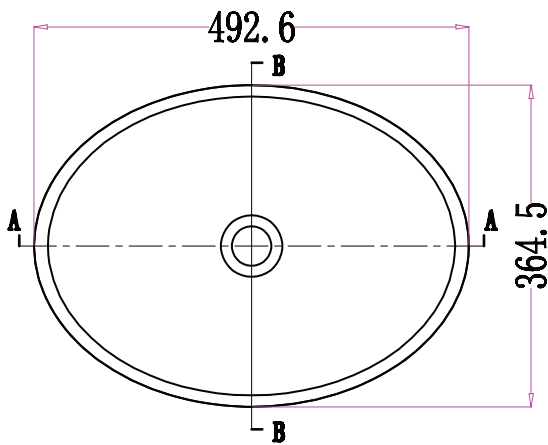

## DESCRIPTION

Neso Kordura Semi-Recessed Basin

## FEATURES

- Dimensions W493 x H133 x D365 mm
- Matte White
- Seamless, smooth finish
- Made of Soild Kordura (Acrylic and resin composite)
- Semi-Recessed Oval design
- *Tapware must be wall-mounted or offset.*
- *Not compatible with Slim Vanities*

## TECHNICAL DRAWINGS

Top View

3D View

Side Section

Front Section

## NOTES

See our website for product prices. Drawing indicates the technical measurement only and is not a reflection of how the product will look. Sizes are nominal only. All drawings in millimeters. Drawings not to scale. January 2025.