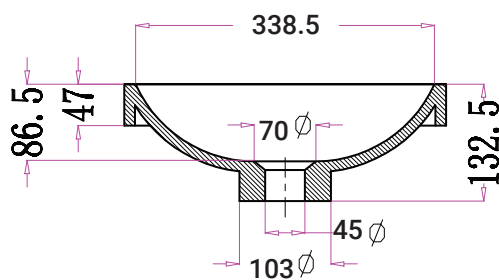

## FEATURES

- Dimensions W493 x H133 x D365 mm
- Matte White
- Seamless, smooth finish
- Made of Soild Kordura (Acrylic and resin composite)
- Semi-Recessed Oval design
- *Tapware must be wall-mounted or offset.*
- *Not compatible with Slim Vanities*

## TECHNICAL DRAWINGS

Top View

3D View

Side Section

Front Section

## NOTES

See our website for product prices. Drawing indicates the technical measurement only and is not a reflection of how the product will look. Sizes are nominal only. All drawings in millimeters. Drawings not to scale. January 2025.