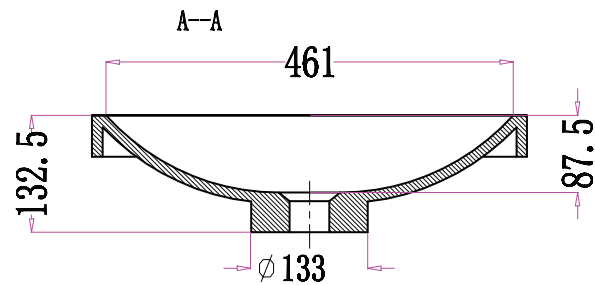

## FEATURES

- Dimensions W493 x H133 x D365 mm
- Matte White
- Seamless, smooth finish
- Made of Soild Kordura (Acrylic and resin composite)
- Semi-Recessed Oval design
- *Tapware must be wall-mounted or offset.*
- *Not compatible with Slim Vanities*

## TECHNICAL DRAWINGS

Top View

3D View

Side Section

Front Section

## NOTES

See our website for product prices. Drawing indicates the technical measurement only and is not a reflection of how the product will look. Sizes are nominal only. All drawings in millimeters. Drawings not to scale. January 2025.