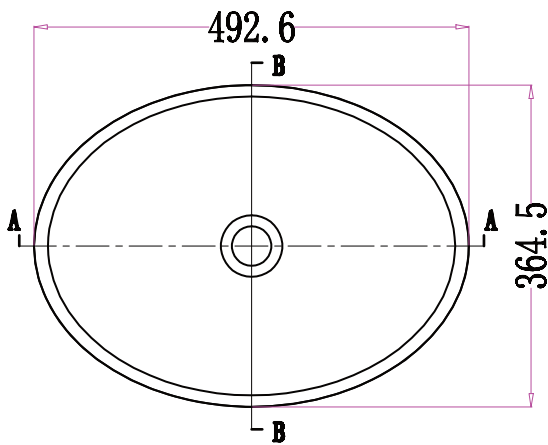

DESCRIPTION

Neso Kordura Semi-Recessed Basin

PRODUCT CODE

NESO

FEATURES

- Dimensions W493 x H133 x D365 mm
- Matte White
- Seamless, smooth finish
- Made of Soild Kordura (Acrylic and resin composite)
- Semi-Recessed Oval design
- *Tapware must be wall-mounted or offset.*
- *Not compatible with Slim Vanities*

TECHNICAL DRAWINGS

Top View

3D View

Side Section

Front Section

NOTES

See our website for product prices. Drawing indicates the technical measurement only and is not a reflection of how the product will look. Sizes are nominal only. All drawings in millimeters. Drawings not to scale. January 2025.