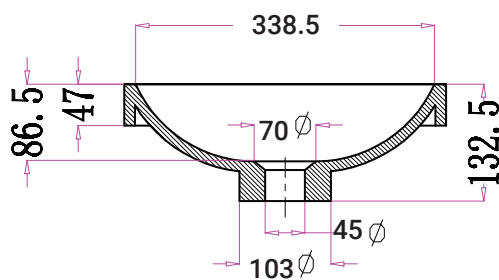

DESCRIPTION

Neso Kordura Semi-Recessed Basin

PRODUCT CODE

NESO

FEATURES

- Dimensions W493 x H133 x D365 mm
- Matte White
- Seamless, smooth finish
- Made of Soild Kordura (Acrylic and resin composite)
- Semi-Recessed Oval design
- *Tapware must be wall-mounted or offset.*
- *Not compatible with Slim Vanities*

TECHNICAL DRAWINGS

Top View

3D View

Side Section

Front Section

NOTES

See our website for product prices. Drawing indicates the technical measurement only and is not a reflection of how the product will look. Sizes are nominal only. All drawings in millimeters. Drawings not to scale. January 2025.