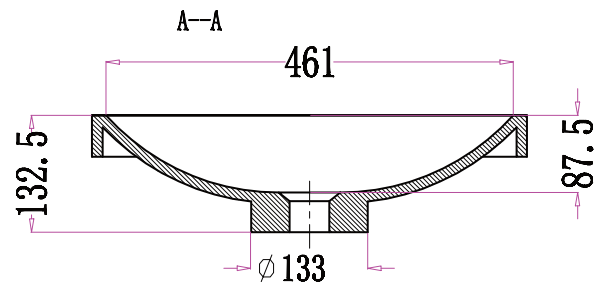

DESCRIPTION

Neso Kordura Semi-Recessed Basin

PRODUCT CODE

NESO

FEATURES

- Dimensions W493 x H133 x D365 mm
- Matte White
- Seamless, smooth finish
- Made of Soild Kordura (Acrylic and resin composite)
- Semi-Recessed Oval design
- *Tapware must be wall-mounted or offset.*
- *Not compatible with Slim Vanities*

TECHNICAL DRAWINGS

Top View

3D View

Side Section

Front Section

NOTES

See our website for product prices. Drawing indicates the technical measurement only and is not a reflection of how the product will look. Sizes are nominal only. All drawings in millimeters. Drawings not to scale. January 2025.