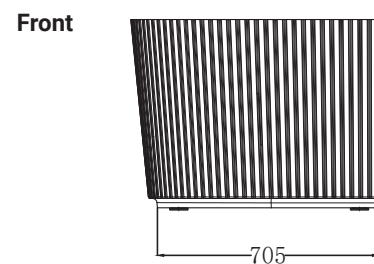

DESCRIPTION

Opal Back-to-Wall Bath in Acrylic Gloss White

PRODUCT CODE

HY744GO

Dimensions	W 1670 x H 600 x D 790 (mm)
Material	Acrylic (Gloss White Finish)
Weight	40kg
Water Capacity	263L*
Displaced Capacity	193L**
Included	Overflow and waste
Features	<ul style="list-style-type: none"> • An acrylic composition with excellent thermal properties, Opal is able to retain heat and is warm to touch. • Back-to-wall, double-ended bath with fluted design detail.

TECHNICAL DRAWINGS

NOTES

*Volume of water contained in the bath if filled to the overflow. **Volume of water contained in the bath if filled to the overflow, less 70 litres to allow for an average-sized person in the bath. Drawing indicates the technical measurement only and is not a reflection of how the product will look. Sizes are nominal only. All drawings in millimeters. Drawings not to scale. July 2024.