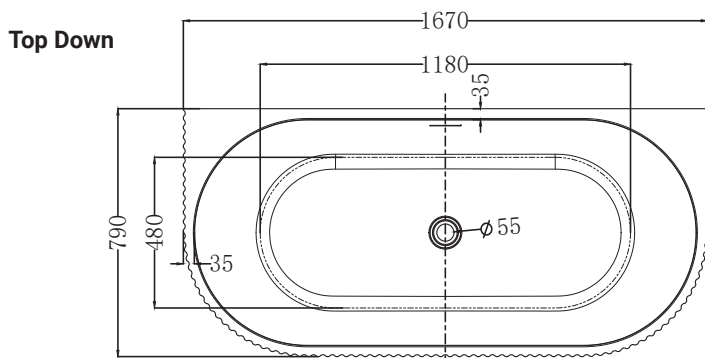

DESCRIPTION

Opal Back-to-Wall Bath in Acrylic Gloss White

PRODUCT CODE

HY744GO

Dimensions	W 1670 x H 600 x D 790 (mm)
Material	Acrylic (Gloss White Finish)
Weight	40kg
Water Capacity	263L*
Displaced Capacity	193L**
Included	Overflow and waste
Features	<ul style="list-style-type: none"> • An acrylic composition with excellent thermal properties, Opal is able to retain heat and is warm to touch. • Back-to-wall, double-ended bath with fluted design detail.

TECHNICAL DRAWINGS

NOTES

*Volume of water contained in the bath if filled to the overflow. **Volume of water contained in the bath if filled to the overflow, less 70 litres to allow for an average-sized person in the bath. Drawing indicates the technical measurement only and is not a reflection of how the product will look. Sizes are nominal only. All drawings in millimeters. Drawings not to scale. July 2024.