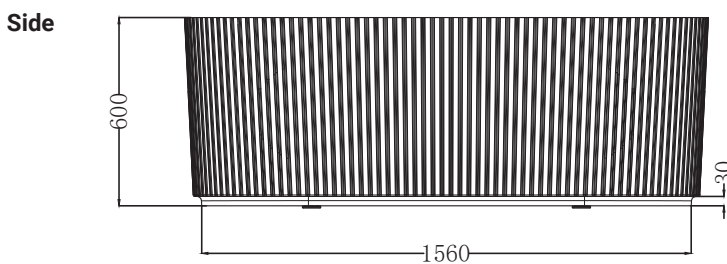

DESCRIPTION

Opal Back-to-Wall Bath in Acrylic Gloss White

PRODUCT CODE

HY744GO

Dimensions	W 1670 x H 600 x D 790 (mm)
Material	Acrylic (Gloss White Finish)
Weight	40kg
Water Capacity	263L*
Displaced Capacity	193L**
Included	Overflow and waste
Features	<ul style="list-style-type: none"> • An acrylic composition with excellent thermal properties, Opal is able to retain heat and is warm to touch. • Back-to-wall, double-ended bath with fluted design detail.

TECHNICAL DRAWINGS

NOTES

*Volume of water contained in the bath if filled to the overflow. **Volume of water contained in the bath if filled to the overflow, less 70 litres to allow for an average-sized person in the bath. Drawing indicates the technical measurement only and is not a reflection of how the product will look. Sizes are nominal only. All drawings in millimeters. Drawings not to scale. July 2024.