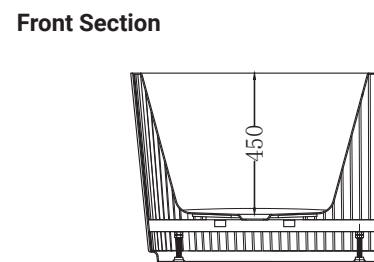

DESCRIPTION

Opal Back-to-Wall Bath in Acrylic Gloss White

PRODUCT CODE

HY744GO

Dimensions	W 1670 x H 600 x D 790 (mm)
Material	Acrylic (Gloss White Finish)
Weight	40kg
Water Capacity	263L*
Displaced Capacity	193L**
Included	Overflow and waste
Features	<ul style="list-style-type: none"> • An acrylic composition with excellent thermal properties, Opal is able to retain heat and is warm to touch. • Back-to-wall, double-ended bath with fluted design detail.

TECHNICAL DRAWINGS

NOTES

*Volume of water contained in the bath if filled to the overflow. **Volume of water contained in the bath if filled to the overflow, less 70 litres to allow for an average-sized person in the bath. Drawing indicates the technical measurement only and is not a reflection of how the product will look. Sizes are nominal only. All drawings in millimeters. Drawings not to scale. July 2024.