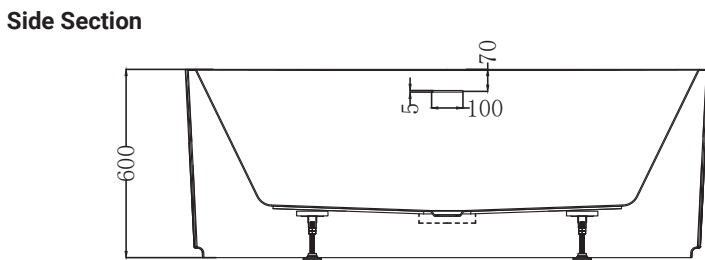

DESCRIPTION

Opal Back-to-Wall Bath in Acrylic Gloss White

PRODUCT CODE

HY744GO

Dimensions	W 1670 x H 600 x D 790 (mm)
Material	Acrylic (Gloss White Finish)
Weight	40kg
Water Capacity	263L*
Displaced Capacity	193L**
Included	Overflow and waste
Features	<ul style="list-style-type: none"> • An acrylic composition with excellent thermal properties, Opal is able to retain heat and is warm to touch. • Back-to-wall, double-ended bath with fluted design detail.

TECHNICAL DRAWINGS

NOTES

*Volume of water contained in the bath if filled to the overflow. **Volume of water contained in the bath if filled to the overflow, less 70 litres to allow for an average-sized person in the bath. Drawing indicates the technical measurement only and is not a reflection of how the product will look. Sizes are nominal only. All drawings in millimeters. Drawings not to scale. July 2024.