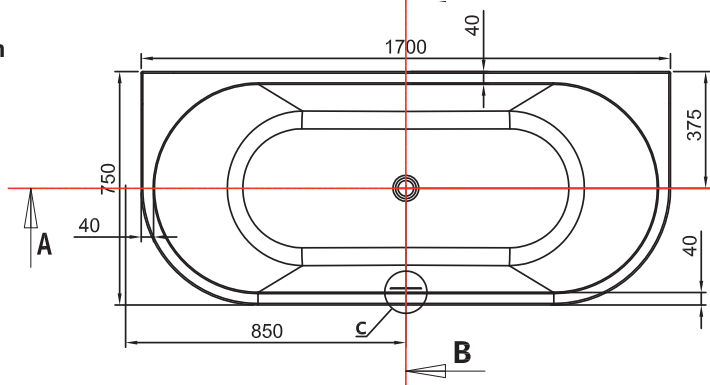

OVAL BACK-TO-WALL /

vcbc

DESCRIPTION

Oval Back-to-Wall Bath in Acrylic Gloss White

PRODUCT CODE

BBA8650

Dimensions	W 1700 x H 580 x D 750 (mm)
Material	Acrylic (Gloss White Finish)
Weight	38kg
Water Capacity	257L*
Displaced Capacity	187L**
Included	Overflow and waste
Features	<ul style="list-style-type: none">• An acrylic composition with excellent thermal properties, Oval is able to retain heat and is warm to touch.• Back-to-wall, double-ended bath with soft curve design.

TECHNICAL DRAWINGS

Top Down

Side Section

Side Section

Top Down

NOTES

*Volume of water contained in the bath if filled to the overflow. **Volume of water contained in the bath if filled to the overflow, less 70 litres to allow for an average-sized person in the bath. Drawing indicates the technical measurement only and is not a reflection of how the product will look. Sizes are nominal only. All drawings in millimeters. Drawings not to scale. July 2024.