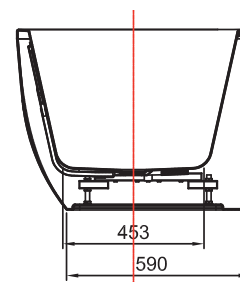

OVAL BACK-TO-WALL /

vcbc

DESCRIPTION

Oval Back-to-Wall Bath in Acrylic Gloss White

PRODUCT CODE

BBA8650

Dimensions	W 1700 x H 580 x D 750 (mm)
Material	Acrylic (Gloss White Finish)
Weight	38kg
Water Capacity	257L*
Displaced Capacity	187L**
Included	Overflow and waste
Features	<ul style="list-style-type: none">• An acrylic composition with excellent thermal properties, Oval is able to retain heat and is warm to touch.• Back-to-wall, double-ended bath with soft curve design.

TECHNICAL DRAWINGS

Top Down

Side Section

Side Section

Top Down

NOTES

*Volume of water contained in the bath if filled to the overflow. **Volume of water contained in the bath if filled to the overflow, less 70 litres to allow for an average-sized person in the bath. Drawing indicates the technical measurement only and is not a reflection of how the product will look. Sizes are nominal only. All drawings in millimeters. Drawings not to scale. July 2024.