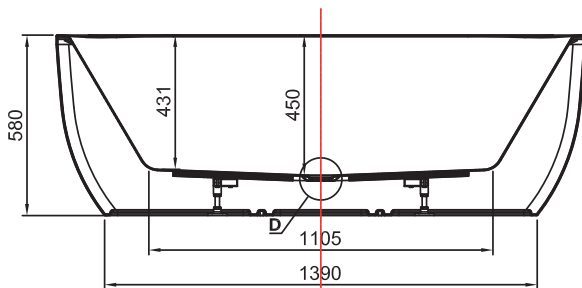

OVAL BACK-TO-WALL /

vcbc

DESCRIPTION

Oval Back-to-Wall Bath in Acrylic Gloss White

PRODUCT CODE

BBA8650

Dimensions	W 1700 x H 580 x D 750 (mm)
Material	Acrylic (Gloss White Finish)
Weight	38kg
Water Capacity	257L*
Displaced Capacity	187L**
Included	Overflow and waste
Features	<ul style="list-style-type: none">• An acrylic composition with excellent thermal properties, Oval is able to retain heat and is warm to touch.• Back-to-wall, double-ended bath with soft curve design.

TECHNICAL DRAWINGS

Top Down

Side Section

Side Section

Top Down

NOTES

*Volume of water contained in the bath if filled to the overflow. **Volume of water contained in the bath if filled to the overflow, less 70 litres to allow for an average-sized person in the bath. Drawing indicates the technical measurement only and is not a reflection of how the product will look. Sizes are nominal only. All drawings in millimeters. Drawings not to scale. July 2024.