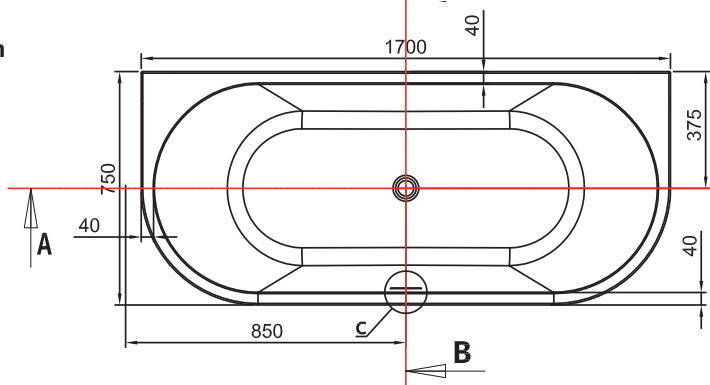

OVAL BACK-TO-WALL /

vcbc

DESCRIPTION

Oval Back-to-Wall Bath in Acrylic Matte White

PRODUCT CODE

BBA8650MATT

Dimensions	W 1700 x H 750 x D 580 (mm)
Material	Acrylic (Matte White Finish)
Weight	38kg
Water Capacity	257L*
Displaced Capacity	187L**
Included	Overflow and waste
Features	<ul style="list-style-type: none">• An acrylic composition with excellent thermal properties, Oval is able to retain heat and is warm to touch.• Back-to-wall, double-ended bath with soft curve design.

TECHNICAL DRAWINGS

Top Down

Side Section

Side Section

Top Down

NOTES

*Volume of water contained in the bath if filled to the overflow. **Volume of water contained in the bath if filled to the overflow, less 70 litres to allow for an average-sized person in the bath. Drawing indicates the technical measurement only and is not a reflection of how the product will look. Sizes are nominal only. All drawings in millimeters. Drawings not to scale. July 2024.