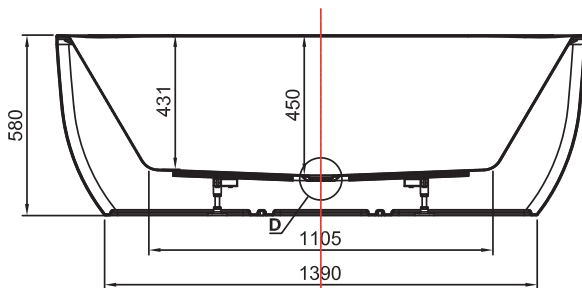

OVAL BACK-TO-WALL /

vcbc

DESCRIPTION

Oval Back-to-Wall Bath in Acrylic Matte White

PRODUCT CODE

BBA8650MATT

Dimensions	W 1700 x H 750 x D 580 (mm)
Material	Acrylic (Matte White Finish)
Weight	38kg
Water Capacity	257L*
Displaced Capacity	187L**
Included	Overflow and waste
Features	<ul style="list-style-type: none">• An acrylic composition with excellent thermal properties, Oval is able to retain heat and is warm to touch.• Back-to-wall, double-ended bath with soft curve design.

TECHNICAL DRAWINGS

Top Down

Side Section

Side Section

Top Down

NOTES

*Volume of water contained in the bath if filled to the overflow. **Volume of water contained in the bath if filled to the overflow, less 70 litres to allow for an average-sized person in the bath. Drawing indicates the technical measurement only and is not a reflection of how the product will look. Sizes are nominal only. All drawings in millimeters. Drawings not to scale. July 2024.