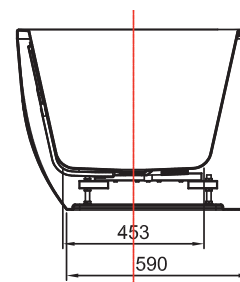

OVAL BACK-TO-WALL /

vcbc

DESCRIPTION

Oval Back-to-Wall Bath in Acrylic Matte White

PRODUCT CODE

BBA8650MATT

Dimensions	W 1700 x H 750 x D 580 (mm)
Material	Acrylic (Matte White Finish)
Weight	38kg
Water Capacity	257L*
Displaced Capacity	187L**
Included	Overflow and waste
Features	<ul style="list-style-type: none">• An acrylic composition with excellent thermal properties, Oval is able to retain heat and is warm to touch.• Back-to-wall, double-ended bath with soft curve design.

TECHNICAL DRAWINGS

Top Down

Side Section

Side Section

Top Down

NOTES

*Volume of water contained in the bath if filled to the overflow. **Volume of water contained in the bath if filled to the overflow, less 70 litres to allow for an average-sized person in the bath. Drawing indicates the technical measurement only and is not a reflection of how the product will look. Sizes are nominal only. All drawings in millimeters. Drawings not to scale. July 2024.