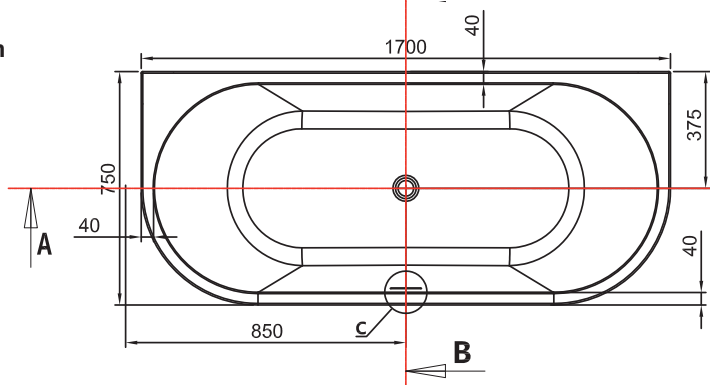

OVAL BACK-TO-WALL /

vcbc

DESCRIPTION

Oval Back-to-Wall Bath in Acrylic Gloss White

PRODUCT CODE

BBA8650

Dimensions	W 1700 x H 750 x D 580 (mm)
Material	Acrylic (Gloss White Finish)
Weight	38kg
Water Capacity	257L*
Displaced Capacity	187L**
Included	Overflow and waste
Features	<ul style="list-style-type: none">• An acrylic composition with excellent thermal properties, Oval is able to retain heat and is warm to touch.• Back-to-wall, double-ended bath with soft curve design.

TECHNICAL DRAWINGS

Top Down

Side Section

Side Section

Top Down

NOTES

*Volume of water contained in the bath if filled to the overflow. **Volume of water contained in the bath if filled to the overflow, less 70 litres to allow for an average-sized person in the bath. Drawing indicates the technical measurement only and is not a reflection of how the product will look. Sizes are nominal only. All drawings in millimeters. Drawings not to scale. July 2024.