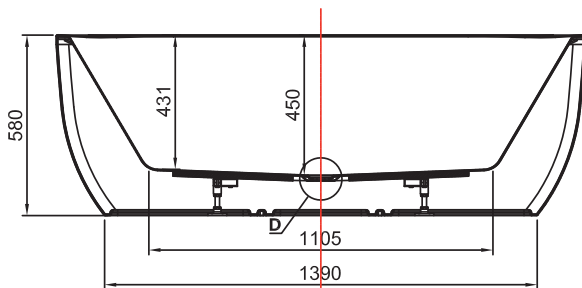

OVAL BACK-TO-WALL /

vcbc

DESCRIPTION

Oval Back-to-Wall Bath in Acrylic Gloss White

PRODUCT CODE

BBA8650

Dimensions	W 1700 x H 750 x D 580 (mm)
Material	Acrylic (Gloss White Finish)
Weight	38kg
Water Capacity	257L*
Displaced Capacity	187L**
Included	Overflow and waste
Features	<ul style="list-style-type: none">• An acrylic composition with excellent thermal properties, Oval is able to retain heat and is warm to touch.• Back-to-wall, double-ended bath with soft curve design.

TECHNICAL DRAWINGS

Top Down

Side Section

Side Section

Top Down

NOTES

*Volume of water contained in the bath if filled to the overflow. **Volume of water contained in the bath if filled to the overflow, less 70 litres to allow for an average-sized person in the bath. Drawing indicates the technical measurement only and is not a reflection of how the product will look. Sizes are nominal only. All drawings in millimeters. Drawings not to scale. July 2024.