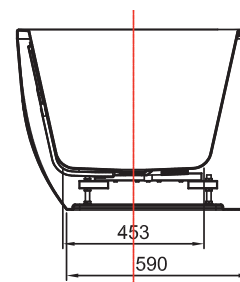

OVAL BACK-TO-WALL /

vcbc

DESCRIPTION

Oval Back-to-Wall Bath in Acrylic Gloss White

PRODUCT CODE

BBA8650

Dimensions	W 1700 x H 750 x D 580 (mm)
Material	Acrylic (Gloss White Finish)
Weight	38kg
Water Capacity	257L*
Displaced Capacity	187L**
Included	Overflow and waste
Features	<ul style="list-style-type: none">• An acrylic composition with excellent thermal properties, Oval is able to retain heat and is warm to touch.• Back-to-wall, double-ended bath with soft curve design.

TECHNICAL DRAWINGS

Top Down

Side Section

Side Section

Top Down

NOTES

*Volume of water contained in the bath if filled to the overflow. **Volume of water contained in the bath if filled to the overflow, less 70 litres to allow for an average-sized person in the bath. Drawing indicates the technical measurement only and is not a reflection of how the product will look. Sizes are nominal only. All drawings in millimeters. Drawings not to scale. July 2024.