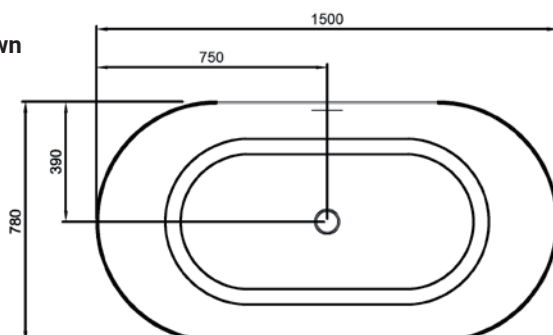

OVAL GLOSS BATHS /

vcbc

DESCRIPTION

Oval 1500 Freestanding Acrylic Bath

PRODUCT CODE

15.A39563

Dimensions W 1500 x H 600 x D 780 (mm)

Material Acrylic (White Gloss Finish)

Weight 43kg

Water Capacity 243L*

Displaced Capacity 173L**

Included Overflow and pop-up waste

Features

- An acrylic composition with excellent thermal properties, Oval is able to retain heat and is warm to touch.
- Free-standing, double-ended design with thin edge and smooth curved corners.
- Gloss finish

TECHNICAL DRAWINGS

Side

Front

Top Down

NOTES

*Volume of water contained in the bath if filled to the overflow. **Volume of water contained in the bath if filled to the overflow, less 70 litres to allow for an average-sized person in the bath. Drawing indicates the technical measurement only and is not a reflection of how the product will look. Sizes are nominal only. All drawings in millimeters. Drawings not to scale. March 2025.