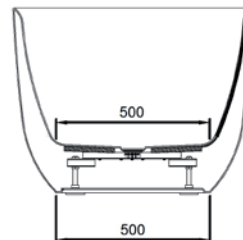

OVAL GLOSS BATHS /

vcbc

DESCRIPTION

Oval 1500 Freestanding Acrylic Bath

PRODUCT CODE

15.A39563

Dimensions W 1500 x H 600 x D 780 (mm)

Material Acrylic (White Gloss Finish)

Weight 43kg

Water Capacity 243L*

Displaced Capacity 173L**

Included Overflow and pop-up waste

Features

- An acrylic composition with excellent thermal properties, Oval is able to retain heat and is warm to touch.
- Free-standing, double-ended design with thin edge and smooth curved corners.
- Gloss finish

TECHNICAL DRAWINGS

Side

Front

Top Down

NOTES

*Volume of water contained in the bath if filled to the overflow. **Volume of water contained in the bath if filled to the overflow, less 70 litres to allow for an average-sized person in the bath. Drawing indicates the technical measurement only and is not a reflection of how the product will look. Sizes are nominal only. All drawings in millimeters. Drawings not to scale. March 2025.