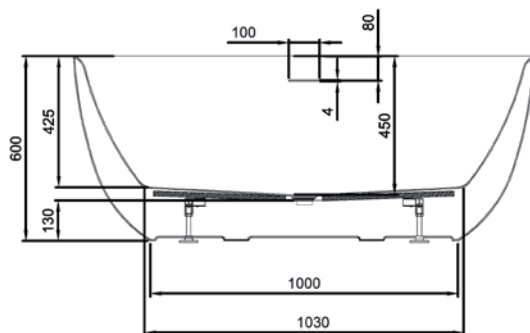

OVAL GLOSS BATHS /

vcbc

DESCRIPTION

Oval 1500 Freestanding Acrylic Bath

PRODUCT CODE

15.A39563

Dimensions W 1500 x H 600 x D 780 (mm)

Material Acrylic (White Gloss Finish)

Weight 43kg

Water Capacity 243L*

Displaced Capacity 173L**

Included Overflow and pop-up waste

Features

- An acrylic composition with excellent thermal properties, Oval is able to retain heat and is warm to touch.
- Free-standing, double-ended design with thin edge and smooth curved corners.
- Gloss finish

TECHNICAL DRAWINGS

Side

Front

Top Down

NOTES

*Volume of water contained in the bath if filled to the overflow. **Volume of water contained in the bath if filled to the overflow, less 70 litres to allow for an average-sized person in the bath. Drawing indicates the technical measurement only and is not a reflection of how the product will look. Sizes are nominal only. All drawings in millimeters. Drawings not to scale. March 2025.