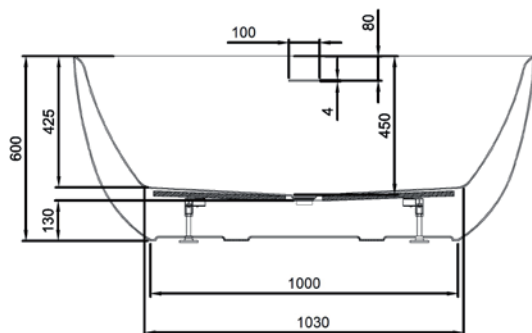

TECHNICAL DRAWINGS

Side