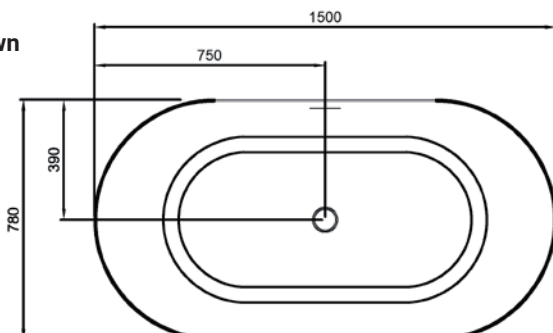

Top Down

NOTES

*Volume of water contained in the bath if filled to the overflow. **Volume of water contained in the bath if filled to the overflow, less 70 litres to allow for an average-sized person in the bath. Drawing indicates the technical measurement only and is not a reflection of how the product will look. Sizes are nominal only. All drawings in millimeters. Drawings not to scale. March 2025.