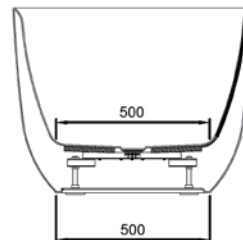

OVAL MATTE BATHS /

vcbbc

DESCRIPTION

Oval 1500 Freestanding Acrylic Bath

PRODUCT CODE

15.A.40134

Dimensions W 1500 x H 600 x D 780 (mm)

Material Acrylic (White Matte Finish)

Weight 43kg

Water Capacity 243L*

Displaced Capacity 173L**

Included Overflow and pop-up waste

Features

- An acrylic composition with excellent thermal properties, Oval is able to retain heat and is warm to touch.
- Free-standing, double-ended design with thin edge and smooth curved corners.
- Matte finish

TECHNICAL DRAWINGS

Side

Front

Top Down

NOTES

*Volume of water contained in the bath if filled to the overflow. **Volume of water contained in the bath if filled to the overflow, less 70 litres to allow for an average-sized person in the bath. Drawing indicates the technical measurement only and is not a reflection of how the product will look. Sizes are nominal only. All drawings in millimeters. Drawings not to scale. March 2025.