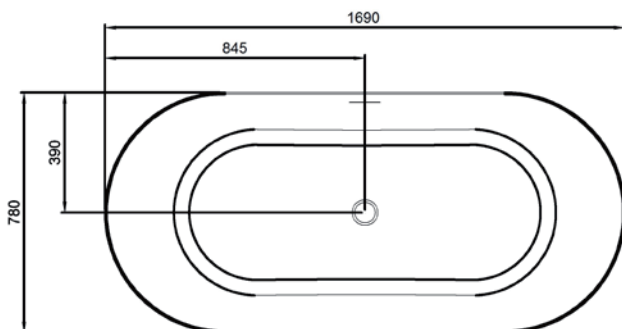

## DESCRIPTION

Oval 1700 Gloss Freestanding Acrylic Bath

PRODUCT CODE

15.A39564

Dimensions W 1690 x H 600 x D 780 (mm)

Material Acrylic (White Gloss Finish)

Weight 52kg

Water Capacity 288L\*

Displaced Capacity 218L\*\*

Included Overflow and pop-up waste

Features

- An acrylic composition with excellent thermal properties, Oval is able to retain heat and is warm to touch.
- Free-standing, double-ended design with thin edge and smooth curved corners.
- Gloss finish

## TECHNICAL DRAWINGS

Side

Front

Top Down

## NOTES

\*Volume of water contained in the bath if filled to the overflow. \*\*Volume of water contained in the bath if filled to the overflow, less 70 litres to allow for an average-sized person in the bath. Drawing indicates the technical measurement only and is not a reflection of how the product will look. Sizes are nominal only. All drawings in millimeters. Drawings not to scale. March 2025.