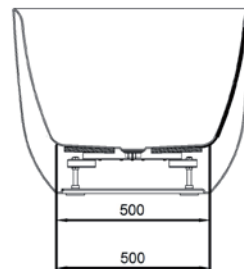

## DESCRIPTION

Oval 1700 Gloss Freestanding Acrylic Bath

PRODUCT CODE

15.A39564

Dimensions W 1690 x H 600 x D 780 (mm)

Material Acrylic (White Gloss Finish)

Weight 52kg

Water Capacity 288L\*

Displaced Capacity 218L\*\*

Included Overflow and pop-up waste

Features

- An acrylic composition with excellent thermal properties, Oval is able to retain heat and is warm to touch.
- Free-standing, double-ended design with thin edge and smooth curved corners.
- Gloss finish

## TECHNICAL DRAWINGS

Side

Front

Top Down

## NOTES

\*Volume of water contained in the bath if filled to the overflow. \*\*Volume of water contained in the bath if filled to the overflow, less 70 litres to allow for an average-sized person in the bath. Drawing indicates the technical measurement only and is not a reflection of how the product will look. Sizes are nominal only. All drawings in millimeters. Drawings not to scale. March 2025.