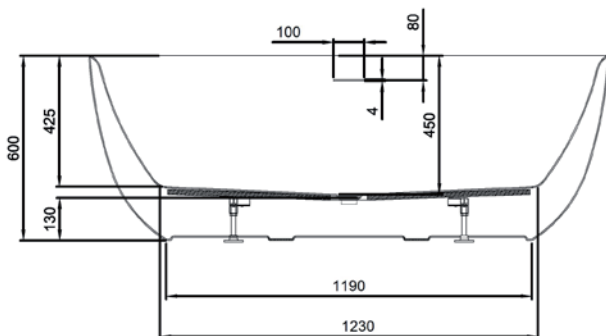

## DESCRIPTION

Oval 1700 Gloss Freestanding Acrylic Bath

PRODUCT CODE

15.A39564

Dimensions W 1690 x H 600 x D 780 (mm)

Material Acrylic (White Gloss Finish)

Weight 52kg

Water Capacity 288L\*

Displaced Capacity 218L\*\*

Included Overflow and pop-up waste

Features

- An acrylic composition with excellent thermal properties, Oval is able to retain heat and is warm to touch.
- Free-standing, double-ended design with thin edge and smooth curved corners.
- Gloss finish

## TECHNICAL DRAWINGS

Side

Front

Top Down

## NOTES

\*Volume of water contained in the bath if filled to the overflow. \*\*Volume of water contained in the bath if filled to the overflow, less 70 litres to allow for an average-sized person in the bath. Drawing indicates the technical measurement only and is not a reflection of how the product will look. Sizes are nominal only. All drawings in millimeters. Drawings not to scale. March 2025.