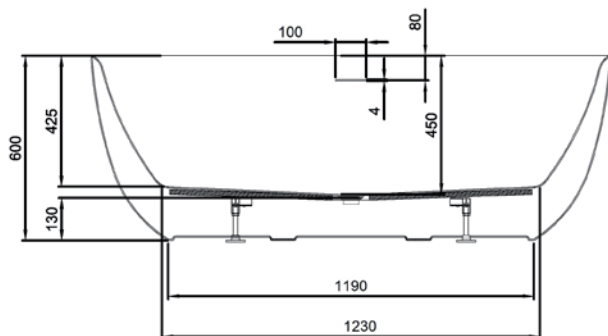

OVAL MATTE BATHS /

vcbbc

DESCRIPTION

Oval 1700 Matte Freestanding Acrylic Bath

PRODUCT CODE

15.A.40136

Dimensions W 1690 x H 600 x D 780 (mm)

Material Acrylic (White Matte Finish)

Weight 52kg

Water Capacity 288L*

Displaced Capacity 218L**

Included Overflow and pop-up waste

Features

- An acrylic composition with excellent thermal properties, Oval is able to retain heat and is warm to touch.
- Free-standing, double-ended design with thin edge and smooth curved corners.
- Matte finish

TECHNICAL DRAWINGS

Side

Front

Top Down

NOTES

*Volume of water contained in the bath if filled to the overflow. **Volume of water contained in the bath if filled to the overflow, less 70 litres to allow for an average-sized person in the bath. Drawing indicates the technical measurement only and is not a reflection of how the product will look. Sizes are nominal only. All drawings in millimeters. Drawings not to scale. March 2025.