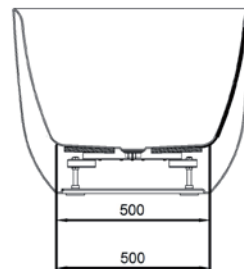

OVAL MATTE BATHS /

vcbbc

DESCRIPTION

Oval 1700 Matte Freestanding Acrylic Bath

PRODUCT CODE

15.A.40136

Dimensions W 1690 x H 600 x D 780 (mm)

Material Acrylic (White Matte Finish)

Weight 52kg

Water Capacity 288L*

Displaced Capacity 218L**

Included Overflow and pop-up waste

Features

- An acrylic composition with excellent thermal properties, Oval is able to retain heat and is warm to touch.
- Free-standing, double-ended design with thin edge and smooth curved corners.
- Matte finish

TECHNICAL DRAWINGS

Side

Front

Top Down

NOTES

*Volume of water contained in the bath if filled to the overflow. **Volume of water contained in the bath if filled to the overflow, less 70 litres to allow for an average-sized person in the bath. Drawing indicates the technical measurement only and is not a reflection of how the product will look. Sizes are nominal only. All drawings in millimeters. Drawings not to scale. March 2025.