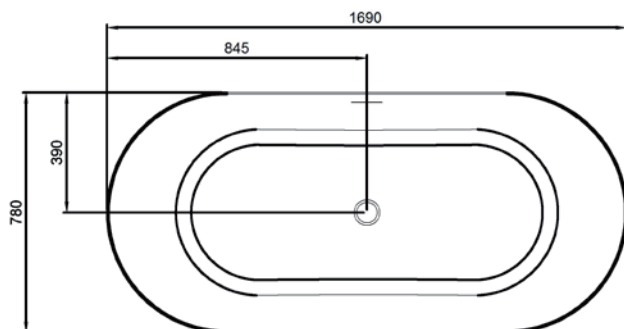

OVAL MATTE BATHS /

vcbbc

DESCRIPTION

Oval 1700 Matte Freestanding Acrylic Bath

PRODUCT CODE

15.A.40136

Dimensions W 1690 x H 600 x D 780 (mm)

Material Acrylic (White Matte Finish)

Weight 52kg

Water Capacity 288L*

Displaced Capacity 218L**

Included Overflow and pop-up waste

Features

- An acrylic composition with excellent thermal properties, Oval is able to retain heat and is warm to touch.
- Free-standing, double-ended design with thin edge and smooth curved corners.
- Matte finish

TECHNICAL DRAWINGS

Side

Front

Top Down

NOTES

*Volume of water contained in the bath if filled to the overflow. **Volume of water contained in the bath if filled to the overflow, less 70 litres to allow for an average-sized person in the bath. Drawing indicates the technical measurement only and is not a reflection of how the product will look. Sizes are nominal only. All drawings in millimeters. Drawings not to scale. March 2025.