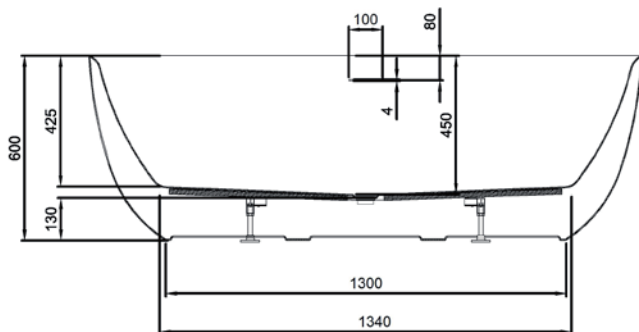

TECHNICAL DRAWINGS

Side