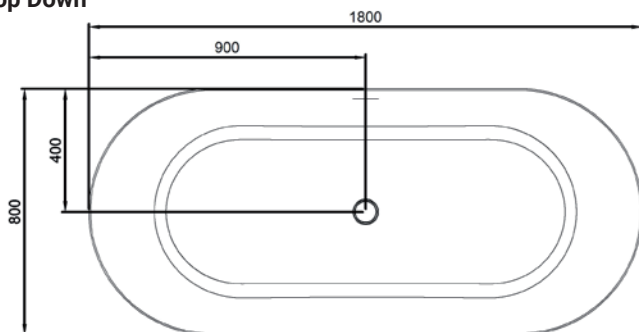

Top Down

NOTES

*Volume of water contained in the bath if filled to the overflow. **Volume of water contained in the bath if filled to the overflow, less 70 litres to allow for an average-sized person in the bath. Drawing indicates the technical measurement only and is not a reflection of how the product will look. Sizes are nominal only. All drawings in millimeters. Drawings not to scale. March 2025.