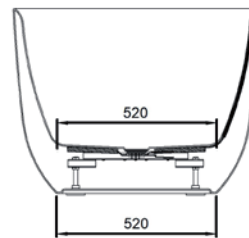

OVAL GLOSS BATHS /

vcbc

DESCRIPTION

Oval 1800 Gloss Freestanding Acrylic Bath

PRODUCT CODE

15.A39565

Dimensions W 1800 x H 600 x D 800 (mm)

Material Acrylic (White Gloss Finish)

Weight 54kg

Water Capacity 318L*

Displaced Capacity 248L**

Included Overflow and pop-up waste

Features

- An acrylic composition with excellent thermal properties, Oval is able to retain heat and is warm to touch.
- Free-standing, double-ended design with thin edge and smooth curved corners.
- Gloss finish

TECHNICAL DRAWINGS

Side

Front

Top Down

NOTES

*Volume of water contained in the bath if filled to the overflow. **Volume of water contained in the bath if filled to the overflow, less 70 litres to allow for an average-sized person in the bath. Drawing indicates the technical measurement only and is not a reflection of how the product will look. Sizes are nominal only. All drawings in millimeters. Drawings not to scale. March 2025.