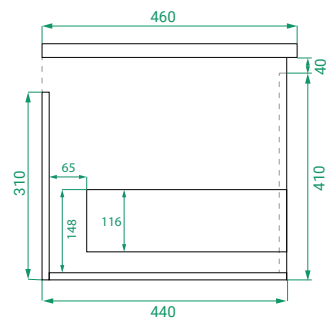

DESCRIPTION

Ovo 1050, 1 Drawer Wall-Hung Vanity with Urban Ceramic Basin

PRODUCT CODE

OVO105DWH / OVO105DWHHT / OVO105DWHCC

| | |
|-------------------|--|
| Dimensions | W 1050 x H 480 x D 460 (mm) |
| Finishes | Matte White, Matte Custom Paint or Timber Veneer. |
| Basin | Urban ceramic top (H 30) with intergrated basin |
| Handle | Handleless 45° design. |
| Origin | New Zealand made cabinetry. |
| Features | <ul style="list-style-type: none"> • Soft rounded corners. • 1 Drawer with soft-close and handleless design. • Our paint is polyurethane or UV based. • Timber Veneer finishes are 100% natural, with variations in grain and colour. All come stained and sealed with a protective UV finish. • Sustainably made in New Zealand. |

TECHNICAL DRAWINGS

Front

Side

Drawers

Urban Ceramic Top

NOTES

Accessories not included. Drawing indicates the technical measurement only and is not a reflection of how the product will look. Sizes are nominal only. All drawings in millimeters. Drawings not to scale. April 2024.