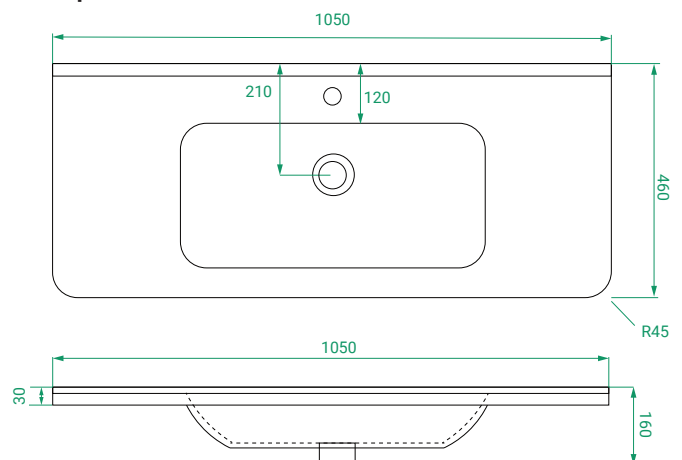

DESCRIPTION

Ovo 1050, 1 Drawer Wall-Hung Vanity with Urban Ceramic Basin

PRODUCT CODE

OVO105DWH / OVO105DWHHT / OVO105DWHCC

| | |
|-------------------|--|
| Dimensions | W 1050 x H 480 x D 460 (mm) |
| Finishes | Matte White, Matte Custom Paint or Timber Veneer. |
| Basin | Urban ceramic top (H 30) with intergrated basin |
| Handle | Handleless 45° design. |
| Origin | New Zealand made cabinetry. |
| Features | <ul style="list-style-type: none"> • Soft rounded corners. • 1 Drawer with soft-close and handleless design. • Our paint is polyurethane or UV based. • Timber Veneer finishes are 100% natural, with variations in grain and colour. All come stained and sealed with a protective UV finish. • Sustainably made in New Zealand. |

TECHNICAL DRAWINGS

Front

Side

Drawers

Urban Ceramic Top

NOTES

Accessories not included. Drawing indicates the technical measurement only and is not a reflection of how the product will look. Sizes are nominal only. All drawings in millimeters. Drawings not to scale. April 2024.