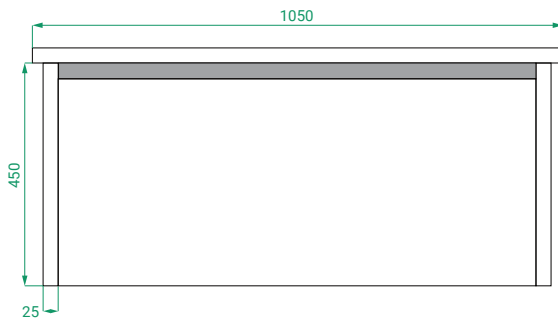

DESCRIPTION

Ovo 1050, 1 Drawer Wall-Hung Vanity with Urban Ceramic Basin

PRODUCT CODE

OVO105DWH / OVO105DWHHT / OVO105DWHCC

| | |
|-------------------|--|
| Dimensions | W 1050 x H 480 x D 460 (mm) |
| Finishes | Matte White, Matte Custom Paint or Timber Veneer. |
| Basin | Urban ceramic top (H 30) with intergrated basin |
| Handle | Handleless 45° design. |
| Origin | New Zealand made cabinetry. |
| Features | <ul style="list-style-type: none"> • Soft rounded corners. • 1 Drawer with soft-close and handleless design. • Our paint is polyurethane or UV based. • Timber Veneer finishes are 100% natural, with variations in grain and colour. All come stained and sealed with a protective UV finish. • Sustainably made in New Zealand. |

TECHNICAL DRAWINGS

Front

Side

Drawers

Urban Ceramic Top

NOTES

Accessories not included. Drawing indicates the technical measurement only and is not a reflection of how the product will look. Sizes are nominal only. All drawings in millimeters. Drawings not to scale. April 2024.