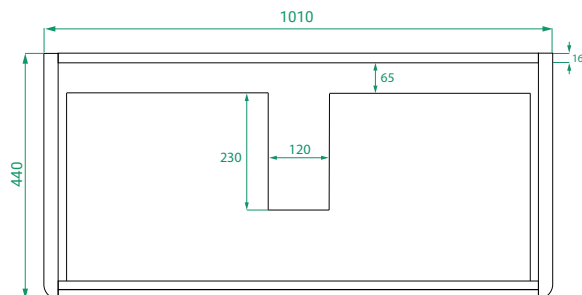

DESCRIPTION

Ovo 1050, 1 Drawer Wall-Hung Vanity with Urban Ceramic Basin

PRODUCT CODE

OVO105DWH / OVO105DWHHT / OVO105DWHCC

| | |
|-------------------|--|
| Dimensions | W 1050 x H 480 x D 460 (mm) |
| Finishes | Matte White, Matte Custom Paint or Timber Veneer. |
| Basin | Urban ceramic top (H 30) with intergrated basin |
| Handle | Handleless 45° design. |
| Origin | New Zealand made cabinetry. |
| Features | <ul style="list-style-type: none"> • Soft rounded corners. • 1 Drawer with soft-close and handleless design. • Our paint is polyurethane or UV based. • Timber Veneer finishes are 100% natural, with variations in grain and colour. All come stained and sealed with a protective UV finish. • Sustainably made in New Zealand. |

TECHNICAL DRAWINGS

Front

Side

Drawers

Urban Ceramic Top

NOTES

Accessories not included. Drawing indicates the technical measurement only and is not a reflection of how the product will look. Sizes are nominal only. All drawings in millimeters. Drawings not to scale. April 2024.