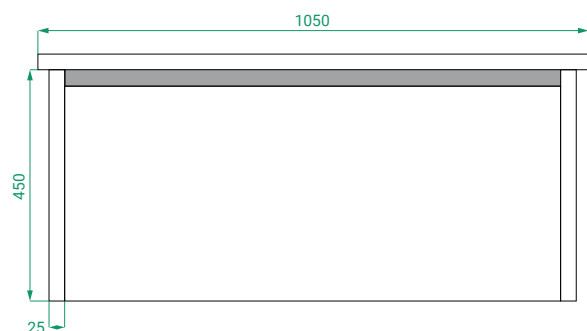

DESCRIPTION

Ovo 1050, 1 Drawer Wall-Hung Vanity with Kordura Top & Basin

PRODUCT CODE

OVO105DWHSS / OVO105DWHSSST / OVO105DWHSSCC

Dimensions	W 1050 x H 470 x D 460 (mm)
Finishes	Matte White, Matte Custom Paint or Timber Veneer.
Kordura	White or Colour* Kordura Top (H 25)
Basin	See website for compatible basin options.
Handle	Handleless 45° design.
Origin	New Zealand made cabinetry.
Features	<ul style="list-style-type: none"> • Soft rounded corners. • 1 Drawer with soft-close and handleless design. • White or Colour* Kordura top with basin. • Timber Veneer finishes are 100% natural, with variations in grain and colour. All come stained and sealed with a protective UV finish.

TECHNICAL DRAWINGS

Front

Side

Drawers

Kordura

NOTES

Kordura top (H 25mm). Accessories not included. Drawing indicates the technical measurement only and is not a reflection of how the product will look. Sizes are nominal only. All drawings in millimeters. Drawings not to scale. April 2024.