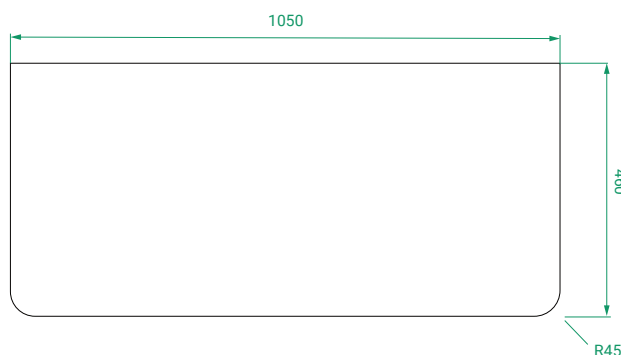

DESCRIPTION

Ovo 1050, 1 Drawer Wall-Hung Vanity with Kordura Top & Basin

PRODUCT CODE

OVO105DWHSS / OVO105DWHSSST / OVO105DWHSSCC

Dimensions	W 1050 x H 470 x D 460 (mm)
Finishes	Matte White, Matte Custom Paint or Timber Veneer.
Kordura	White or Colour* Kordura Top (H 25)
Basin	See website for compatible basin options.
Handle	Handleless 45° design.
Origin	New Zealand made cabinetry.
Features	<ul style="list-style-type: none"> • Soft rounded corners. • 1 Drawer with soft-close and handleless design. • White or Colour* Kordura top with basin. • Timber Veneer finishes are 100% natural, with variations in grain and colour. All come stained and sealed with a protective UV finish.

TECHNICAL DRAWINGS

Front

Side

Drawers

Kordura

NOTES

Kordura top (H 25mm). Accessories not included. Drawing indicates the technical measurement only and is not a reflection of how the product will look. Sizes are nominal only. All drawings in millimeters. Drawings not to scale. April 2024.