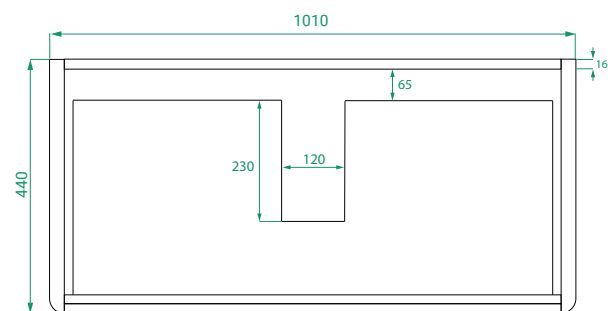

DESCRIPTION

Ovo 1050, 1 Drawer Wall-Hung Vanity with Kordura Top & Basin

PRODUCT CODE

OVO105DWHSS / OVO105DWHSSST / OVO105DWHSSCC

Dimensions	W 1050 x H 470 x D 460 (mm)
Finishes	Matte White, Matte Custom Paint or Timber Veneer.
Kordura	White or Colour* Kordura Top (H 25)
Basin	See website for compatible basin options.
Handle	Handleless 45° design.
Origin	New Zealand made cabinetry.
Features	<ul style="list-style-type: none"> • Soft rounded corners. • 1 Drawer with soft-close and handleless design. • White or Colour* Kordura top with basin. • Timber Veneer finishes are 100% natural, with variations in grain and colour. All come stained and sealed with a protective UV finish.

TECHNICAL DRAWINGS

Front

Side

Drawers

Kordura

NOTES

Kordura top (H 25mm). Accessories not included. Drawing indicates the technical measurement only and is not a reflection of how the product will look. Sizes are nominal only. All drawings in millimeters. Drawings not to scale. April 2024.