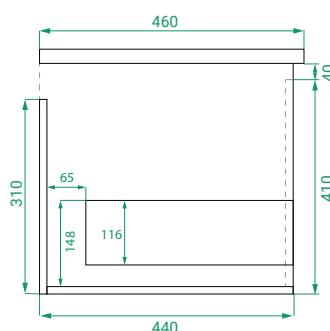

DESCRIPTION

Ovo 1050, 1 Drawer Wall-Hung Vanity with Kordura Top & Basin

PRODUCT CODE

OVO105DWHSS / OVO105DWHSSST / OVO105DWHSSCC

Dimensions	W 1050 x H 470 x D 460 (mm)
Finishes	Matte White, Matte Custom Paint or Timber Veneer.
Kordura	White or Colour* Kordura Top (H 25)
Basin	See website for compatible basin options.
Handle	Handleless 45° design.
Origin	New Zealand made cabinetry.
Features	<ul style="list-style-type: none"> • Soft rounded corners. • 1 Drawer with soft-close and handleless design. • White or Colour* Kordura top with basin. • Timber Veneer finishes are 100% natural, with variations in grain and colour. All come stained and sealed with a protective UV finish.

TECHNICAL DRAWINGS

Front

Side

Drawers

Kordura

NOTES

Kordura top (H 25mm). Accessories not included. Drawing indicates the technical measurement only and is not a reflection of how the product will look. Sizes are nominal only. All drawings in millimeters. Drawings not to scale. April 2024.