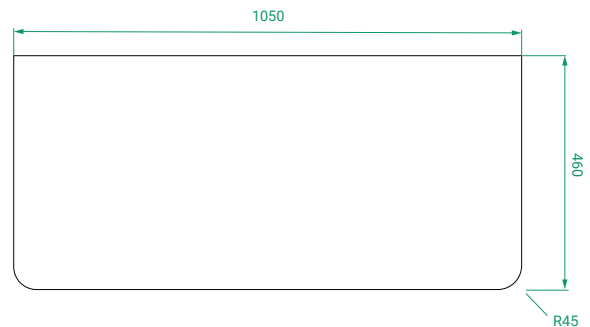

DESCRIPTION

Ovo 1050, 2 Drawers Wall-Hung Vanity with Kordura Top & Basin

PRODUCT CODE

OVO105D2WHSS / OVO105D2WHSSCC

Dimensions	W 1050 x H 610 x D 460 (mm)
Finishes	Matte White, Matte Custom Paint or Timber Veneer
Kordura	White or Colour* Kordura Top (H 25)
Basin	See website for compatible basin options.
Handle	Handleless 45° design.
Origin	New Zealand made cabinetry.
Features	<ul style="list-style-type: none"> • Soft rounded corners. • 2 Drawers with soft-close and handleless design. • White or Colour* Kordura top with basin. • Timber Veneer finishes are 100% natural, with variations in grain and colour. All come stained and sealed with a protective UV finish.

TECHNICAL DRAWINGS

Front

Side

Top Down

Kordura Top

NOTES

*Additional Cost. Kordura top (H 25mm). Accessories not included. Drawing indicates the technical measurement only and is not a reflection of how the product will look. Sizes are nominal only. All drawings in millimeters. Drawings not to scale. April 2024.