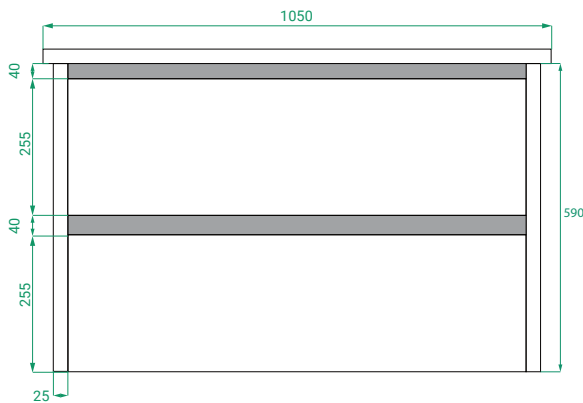

DESCRIPTION

Ovo 1050, 2 Drawers Wall-Hung Vanity with Kordura Top & Basin

PRODUCT CODE

OVO105D2WHSS / OVO105D2WHSSCC

Dimensions	W 1050 x H 610 x D 460 (mm)
Finishes	Matte White, Matte Custom Paint or Timber Veneer
Kordura	White or Colour* Kordura Top (H 25)
Basin	See website for compatible basin options.
Handle	Handleless 45° design.
Origin	New Zealand made cabinetry.
Features	<ul style="list-style-type: none"> • Soft rounded corners. • 2 Drawers with soft-close and handleless design. • White or Colour* Kordura top with basin. • Timber Veneer finishes are 100% natural, with variations in grain and colour. All come stained and sealed with a protective UV finish.

TECHNICAL DRAWINGS

Front

Side

Top Down

Kordura Top

NOTES

*Additional Cost. Kordura top (H 25mm). Accessories not included. Drawing indicates the technical measurement only and is not a reflection of how the product will look. Sizes are nominal only. All drawings in millimeters. Drawings not to scale. April 2024.