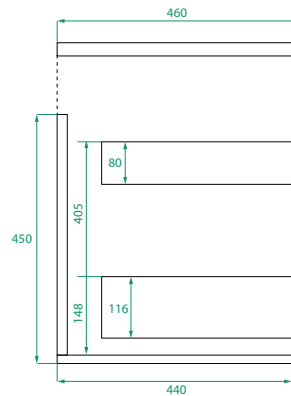

DESCRIPTION

Ovo 1050, 2 Drawers Wall-Hung Vanity with Kordura Top & Basin

PRODUCT CODE

OVO105D2WHSS / OVO105D2WHSSCC

Dimensions	W 1050 x H 610 x D 460 (mm)
Finishes	Matte White, Matte Custom Paint or Timber Veneer
Kordura	White or Colour* Kordura Top (H 25)
Basin	See website for compatible basin options.
Handle	Handleless 45° design.
Origin	New Zealand made cabinetry.
Features	<ul style="list-style-type: none"> • Soft rounded corners. • 2 Drawers with soft-close and handleless design. • White or Colour* Kordura top with basin. • Timber Veneer finishes are 100% natural, with variations in grain and colour. All come stained and sealed with a protective UV finish.

TECHNICAL DRAWINGS

Front

Side

Top Down

Kordura Top

NOTES

*Additional Cost. Kordura top (H 25mm). Accessories not included. Drawing indicates the technical measurement only and is not a reflection of how the product will look. Sizes are nominal only. All drawings in millimeters. Drawings not to scale. April 2024.