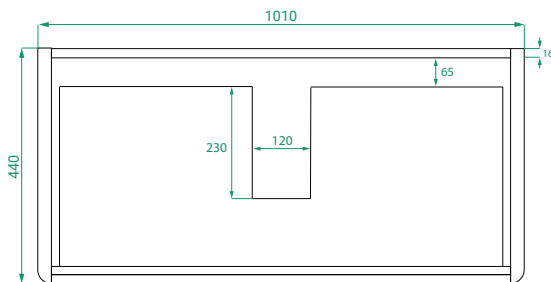

DESCRIPTION

Ovo 1050, 2 Drawers Wall-Hung Vanity with Kordura Top & Basin

PRODUCT CODE

OVO105D2WHSS / OVO105D2WHSSCC

Dimensions	W 1050 x H 610 x D 460 (mm)
Finishes	Matte White, Matte Custom Paint or Timber Veneer
Kordura	White or Colour* Kordura Top (H 25)
Basin	See website for compatible basin options.
Handle	Handleless 45° design.
Origin	New Zealand made cabinetry.
Features	<ul style="list-style-type: none"> • Soft rounded corners. • 2 Drawers with soft-close and handleless design. • White or Colour* Kordura top with basin. • Timber Veneer finishes are 100% natural, with variations in grain and colour. All come stained and sealed with a protective UV finish.

TECHNICAL DRAWINGS

Front

Side

Top Down

Kordura Top

NOTES

*Additional Cost. Kordura top (H 25mm). Accessories not included. Drawing indicates the technical measurement only and is not a reflection of how the product will look. Sizes are nominal only. All drawings in millimeters. Drawings not to scale. April 2024.