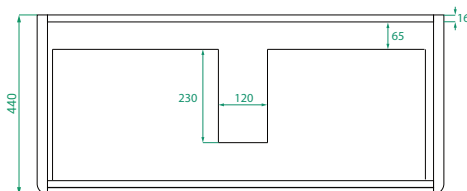

DESCRIPTION

Ovo 1050, 2 Drawers Floor-Standing Vanity with Urban Ceramic Top

PRODUCT CODE

OVO105D2FL / OVO105D2FLCC

Dimensions	W 1050 x H 900 x D 460 (mm)
Finishes	Matte White or Matte Custom Colour Paint.
Basin	Urban Ceramic top (H 30) with integrated basin
Handle	Handleless 45° design.
Origin	New Zealand made cabinetry.
Features	<ul style="list-style-type: none"> • Soft rounded corners. • 2 Drawers with soft-close and handleless design. • Ceramic top with intergrated basin • The paint used on our products is polyurethane or UV based.

TECHNICAL DRAWINGS

Front

Side

Drawers

Ceramic Top

NOTES

Accessories not included. Drawing indicates the technical measurement only and is not a reflection of how the product will look. Sizes are nominal only. All drawings in millimeters. Drawings not to scale. July 2024.