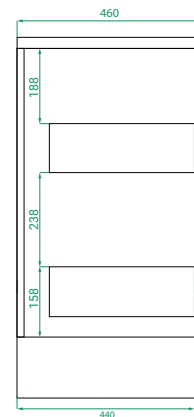

DESCRIPTION

Ovo 1050, 2 Drawers Floor-Standing Vanity with Urban Ceramic Top

PRODUCT CODE

OVO105D2FL / OVO105D2FLCC

Dimensions	W 1050 x H 900 x D 460 (mm)
Finishes	Matte White or Matte Custom Colour Paint.
Basin	Urban Ceramic top (H 30) with integrated basin
Handle	Handleless 45° design.
Origin	New Zealand made cabinetry.
Features	<ul style="list-style-type: none"> • Soft rounded corners. • 2 Drawers with soft-close and handleless design. • Ceramic top with intergrated basin • The paint used on our products is polyurethane or UV based.

TECHNICAL DRAWINGS

Front

Side

Drawers

Ceramic Top

NOTES

Accessories not included. Drawing indicates the technical measurement only and is not a reflection of how the product will look. Sizes are nominal only. All drawings in millimeters. Drawings not to scale. July 2024.