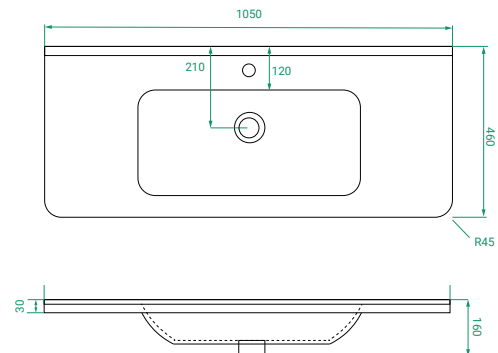

DESCRIPTION

Ovo 1050, 2 Drawers Floor-Standing Vanity with Urban Ceramic Top

PRODUCT CODE

OVO105D2FL / OVO105D2FLCC

Dimensions	W 1050 x H 900 x D 460 (mm)
Finishes	Matte White or Matte Custom Colour Paint.
Basin	Urban Ceramic top (H 30) with integrated basin
Handle	Handleless 45° design.
Origin	New Zealand made cabinetry.
Features	<ul style="list-style-type: none"> • Soft rounded corners. • 2 Drawers with soft-close and handleless design. • Ceramic top with intergrated basin • The paint used on our products is polyurethane or UV based.

TECHNICAL DRAWINGS

Front

Side

Drawers

Ceramic Top

NOTES

Accessories not included. Drawing indicates the technical measurement only and is not a reflection of how the product will look. Sizes are nominal only. All drawings in millimeters. Drawings not to scale. July 2024.