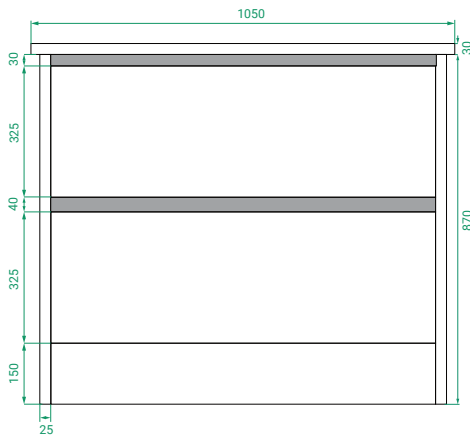

DESCRIPTION

Ovo 1050, 2 Drawers Floor-Standing Vanity with Urban Ceramic Top

PRODUCT CODE

OVO105D2FL / OVO105D2FLCC

Dimensions	W 1050 x H 900 x D 460 (mm)
Finishes	Matte White or Matte Custom Colour Paint.
Basin	Urban Ceramic top (H 30) with integrated basin
Handle	Handleless 45° design.
Origin	New Zealand made cabinetry.
Features	<ul style="list-style-type: none"> • Soft rounded corners. • 2 Drawers with soft-close and handleless design. • Ceramic top with intergrated basin • The paint used on our products is polyurethane or UV based.

TECHNICAL DRAWINGS

Front

Side

Drawers

Ceramic Top

NOTES

Accessories not included. Drawing indicates the technical measurement only and is not a reflection of how the product will look. Sizes are nominal only. All drawings in millimeters. Drawings not to scale. July 2024.