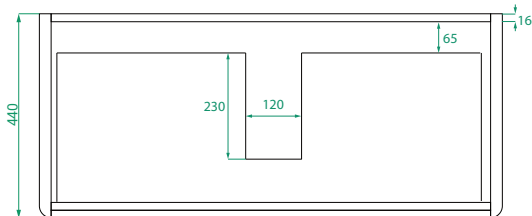

DESCRIPTION

Ovo 1050, 2 Drawers Floor-Standing Vanity with Kordura Top

PRODUCT CODE

OVO105D2FLSS / OVO105D2FLSSCC

Dimensions	W 1050 x H 890 x D 460 (mm)
Finishes	Matte White or Matte Custom Colour Paint.
Kordura	White Kordura Top (H 20).
Basin	See website for compatible basins.
Handle	Handleless 45° design.
Origin	New Zealand made cabinetry.
Features	<ul style="list-style-type: none"> • Soft rounded corners & floor-standing. • 2 Drawers with soft-close and handleless design. • White Kordura top with your choice of basin. • The paint used on our products is polyurethane or UV based.

TECHNICAL DRAWINGS

Front

Drawers

Side

Kordura Top

NOTES

Accessories not included. Drawing indicates the technical measurement only and is not a reflection of how the product will look. Sizes are nominal only. All drawings in millimeters. Drawings not to scale. July 2024.