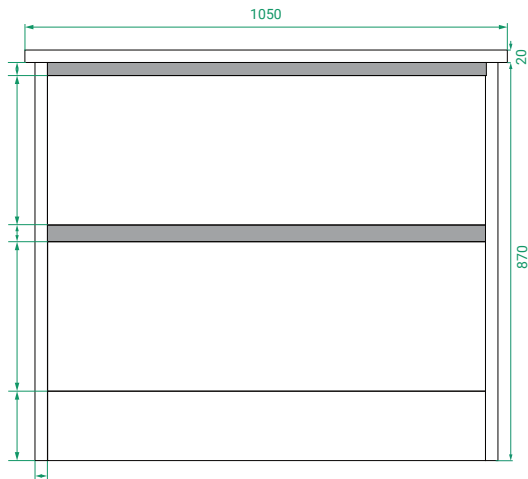

DESCRIPTION

Ovo 1050, 2 Drawers Floor-Standing Vanity with Kordura Top

PRODUCT CODE

OVO105D2FLSS / OVO105D2FLSSCC

Dimensions	W 1050 x H 890 x D 460 (mm)
Finishes	Matte White or Matte Custom Colour Paint.
Kordura	White Kordura Top (H 20).
Basin	See website for compatible basins.
Handle	Handleless 45° design.
Origin	New Zealand made cabinetry.
Features	<ul style="list-style-type: none"> • Soft rounded corners & floor-standing. • 2 Drawers with soft-close and handleless design. • White Kordura top with your choice of basin. • The paint used on our products is polyurethane or UV based.

TECHNICAL DRAWINGS

Front

Drawers

Side

Kordura Top

NOTES

Accessories not included. Drawing indicates the technical measurement only and is not a reflection of how the product will look. Sizes are nominal only. All drawings in millimeters. Drawings not to scale. July 2024.