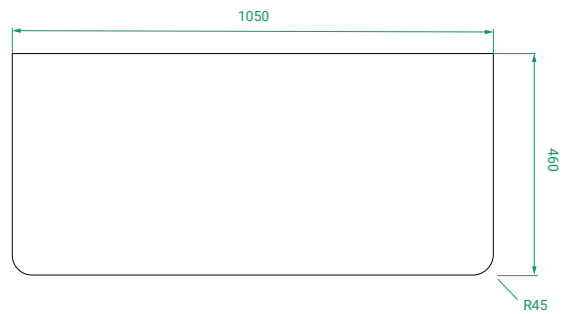

DESCRIPTION

Ovo 1050, 2 Drawers Floor-Standing Vanity with Kordura Top

PRODUCT CODE

OVO105D2FLSS / OVO105D2FLSSCC

Dimensions	W 1050 x H 890 x D 460 (mm)
Finishes	Matte White or Matte Custom Colour Paint.
Kordura	White Kordura Top (H 20).
Basin	See website for compatible basins.
Handle	Handleless 45° design.
Origin	New Zealand made cabinetry.
Features	<ul style="list-style-type: none"> • Soft rounded corners & floor-standing. • 2 Drawers with soft-close and handleless design. • White Kordura top with your choice of basin. • The paint used on our products is polyurethane or UV based.

TECHNICAL DRAWINGS

Front

Drawers

Side

Kordura Top

NOTES

Accessories not included. Drawing indicates the technical measurement only and is not a reflection of how the product will look. Sizes are nominal only. All drawings in millimeters. Drawings not to scale. July 2024.