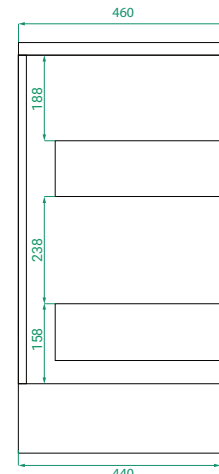

DESCRIPTION

Ovo 1050, 2 Drawers Floor-Standing Vanity with Kordura Top

PRODUCT CODE

OVO105D2FLSS / OVO105D2FLSSCC

Dimensions	W 1050 x H 890 x D 460 (mm)
Finishes	Matte White or Matte Custom Colour Paint.
Kordura	White Kordura Top (H 20).
Basin	See website for compatible basins.
Handle	Handleless 45° design.
Origin	New Zealand made cabinetry.
Features	<ul style="list-style-type: none"> • Soft rounded corners & floor-standing. • 2 Drawers with soft-close and handleless design. • White Kordura top with your choice of basin. • The paint used on our products is polyurethane or UV based.

TECHNICAL DRAWINGS

Front

Drawers

Side

Kordura Top

NOTES

Accessories not included. Drawing indicates the technical measurement only and is not a reflection of how the product will look. Sizes are nominal only. All drawings in millimeters. Drawings not to scale. July 2024.