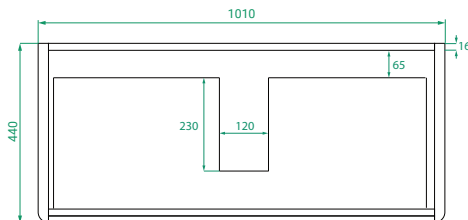

DESCRIPTION

Ovo 1050, 2 Drawers Floorstanding Vanity with Urban Ceramic Top

PRODUCT CODE

OVO105D2FL / OVO105D2FLCC

Dimensions	W 1050 x H 900 x D 460 (mm)
Finishes	Matte White or Matte Custom Colour Paint.
Basin	Urban Ceramic top (H 30) with integrated basin
Handle	Handleless 45° design.
Origin	New Zealand made cabinetry.
Features	<ul style="list-style-type: none"> • Soft rounded corners. • 2 Drawers with soft-close and handleless design. • Ceramic top with intergrated basin • The paint used on our products is polyurethane or UV based.

TECHNICAL DRAWINGS

Front

Side

Drawers

Ceramic Top

NOTES

Accessories not included. Drawing indicates the technical measurement only and is not a reflection of how the product will look. Sizes are nominal only. All drawings in millimeters. Drawings not to scale. Sept 2024.