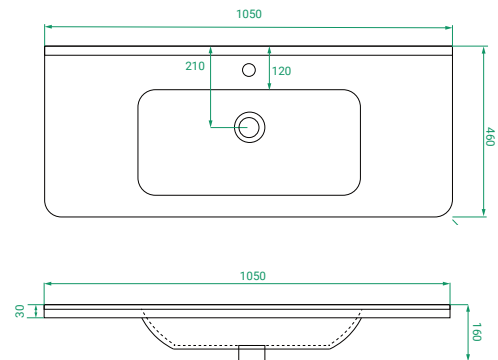

DESCRIPTION

Ovo 1050, 2 Drawers Floorstanding Vanity with Urban Ceramic Top

PRODUCT CODE

OVO105D2FL / OVO105D2FLCC

Dimensions	W 1050 x H 900 x D 460 (mm)
Finishes	Matte White or Matte Custom Colour Paint.
Basin	Urban Ceramic top (H 30) with integrated basin
Handle	Handleless 45° design.
Origin	New Zealand made cabinetry.
Features	<ul style="list-style-type: none"> • Soft rounded corners. • 2 Drawers with soft-close and handleless design. • Ceramic top with intergrated basin • The paint used on our products is polyurethane or UV based.

TECHNICAL DRAWINGS

Front

Side

Drawers

Ceramic Top

NOTES

Accessories not included. Drawing indicates the technical measurement only and is not a reflection of how the product will look. Sizes are nominal only. All drawings in millimeters. Drawings not to scale. Sept 2024.