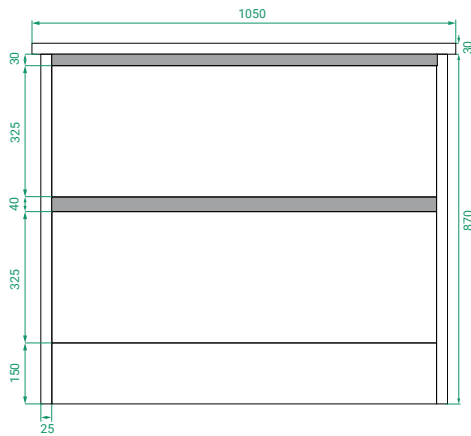

DESCRIPTION

Ovo 1050, 2 Drawers Floorstanding Vanity with Urban Ceramic Top

PRODUCT CODE

OVO105D2FL / OVO105D2FLCC

Dimensions	W 1050 x H 900 x D 460 (mm)
Finishes	Matte White or Matte Custom Colour Paint.
Basin	Urban Ceramic top (H 30) with integrated basin
Handle	Handleless 45° design.
Origin	New Zealand made cabinetry.
Features	<ul style="list-style-type: none"> • Soft rounded corners. • 2 Drawers with soft-close and handleless design. • Ceramic top with intergrated basin • The paint used on our products is polyurethane or UV based.

TECHNICAL DRAWINGS

Front

Side

Drawers

Ceramic Top

NOTES

Accessories not included. Drawing indicates the technical measurement only and is not a reflection of how the product will look. Sizes are nominal only. All drawings in millimeters. Drawings not to scale. Sept 2024.