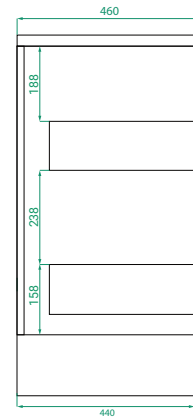

DESCRIPTION

Ovo 1050, 2 Drawers Floorstanding Vanity with Urban Ceramic Top

PRODUCT CODE

OVO105D2FL / OVO105D2FLCC

Dimensions	W 1050 x H 900 x D 460 (mm)
Finishes	Matte White or Matte Custom Colour Paint.
Basin	Urban Ceramic top (H 30) with integrated basin
Handle	Handleless 45° design.
Origin	New Zealand made cabinetry.
Features	<ul style="list-style-type: none"> • Soft rounded corners. • 2 Drawers with soft-close and handleless design. • Ceramic top with intergrated basin • The paint used on our products is polyurethane or UV based.

TECHNICAL DRAWINGS

Front

Side

Drawers

Ceramic Top

NOTES

Accessories not included. Drawing indicates the technical measurement only and is not a reflection of how the product will look. Sizes are nominal only. All drawings in millimeters. Drawings not to scale. Sept 2024.