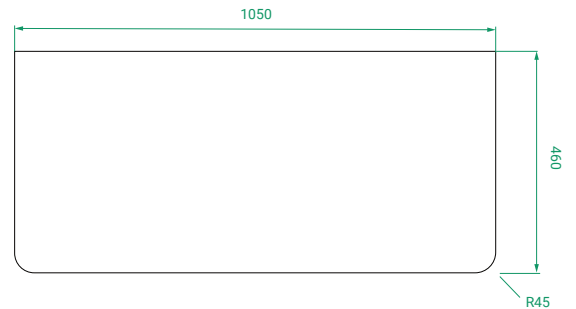

DESCRIPTION

Ovo 1050, 2 Drawers Floor-Standing Vanity with Kordura Top

PRODUCT CODE

OVO105D2FLSS / OVO105D2FLSSCC

Dimensions	W 1050 x H 890 x D 460 (mm)
Finishes	Matte White or Matte Custom Colour Paint.
Kordura	White Kordura Top (H 20).
Basin	See website for compatible basins.
Handle	Handleless 45° design.
Origin	New Zealand made cabinetry.
Features	<ul style="list-style-type: none"> • Soft rounded corners & floor-standing. • 2 Drawers with soft-close and handleless design. • White Kordura top with your choice of basin. • The paint used on our products is polyurethane or UV based.

TECHNICAL DRAWINGS

Front

Drawers

Side

Kordura Top

NOTES

Accessories not included. Drawing indicates the technical measurement only and is not a reflection of how the product will look. Sizes are nominal only. All drawings in millimeters. Drawings not to scale. Sept 2024.