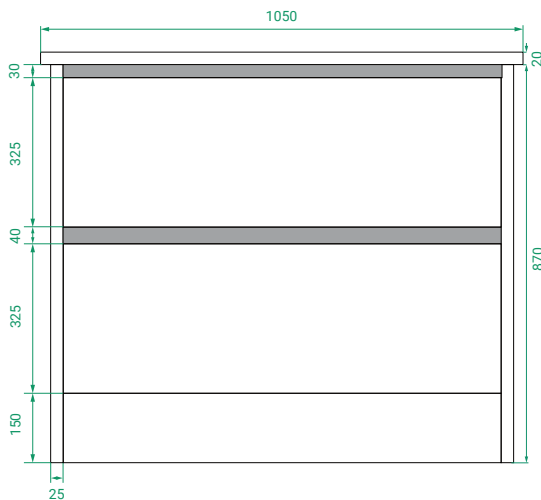

DESCRIPTION

Ovo 1050, 2 Drawers Floor-Standing Vanity with Kordura Top

PRODUCT CODE

OVO105D2FLSS / OVO105D2FLSSCC

Dimensions	W 1050 x H 890 x D 460 (mm)
Finishes	Matte White or Matte Custom Colour Paint.
Kordura	White Kordura Top (H 20).
Basin	See website for compatible basins.
Handle	Handleless 45° design.
Origin	New Zealand made cabinetry.
Features	<ul style="list-style-type: none"> • Soft rounded corners & floor-standing. • 2 Drawers with soft-close and handleless design. • White Kordura top with your choice of basin. • The paint used on our products is polyurethane or UV based.

TECHNICAL DRAWINGS

Front

Drawers

Side

Kordura Top

NOTES

Accessories not included. Drawing indicates the technical measurement only and is not a reflection of how the product will look. Sizes are nominal only. All drawings in millimeters. Drawings not to scale. Sept 2024.