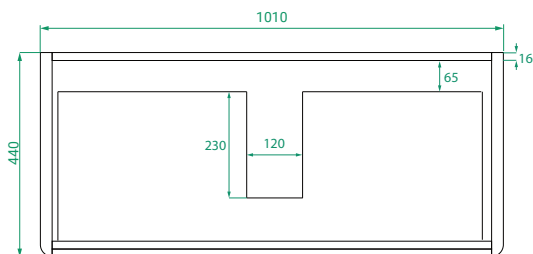

DESCRIPTION

Ovo 1050, 2 Drawers Floor-Standing Vanity with Kordura Top

PRODUCT CODE

OVO105D2FLSS / OVO105D2FLSSCC

Dimensions	W 1050 x H 890 x D 460 (mm)
Finishes	Matte White or Matte Custom Colour Paint.
Kordura	White Kordura Top (H 20).
Basin	See website for compatible basins.
Handle	Handleless 45° design.
Origin	New Zealand made cabinetry.
Features	<ul style="list-style-type: none"> • Soft rounded corners & floor-standing. • 2 Drawers with soft-close and handleless design. • White Kordura top with your choice of basin. • The paint used on our products is polyurethane or UV based.

TECHNICAL DRAWINGS

Front

Drawers

Side

Kordura Top

NOTES

Accessories not included. Drawing indicates the technical measurement only and is not a reflection of how the product will look. Sizes are nominal only. All drawings in millimeters. Drawings not to scale. Sept 2024.