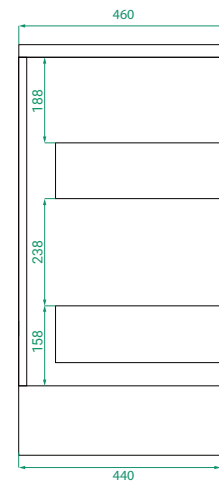

DESCRIPTION

Ovo 1050, 2 Drawers Floor-Standing Vanity with Kordura Top

PRODUCT CODE

OVO105D2FLSS / OVO105D2FLSSCC

Dimensions	W 1050 x H 890 x D 460 (mm)
Finishes	Matte White or Matte Custom Colour Paint.
Kordura	White Kordura Top (H 20).
Basin	See website for compatible basins.
Handle	Handleless 45° design.
Origin	New Zealand made cabinetry.
Features	<ul style="list-style-type: none"> • Soft rounded corners & floor-standing. • 2 Drawers with soft-close and handleless design. • White Kordura top with your choice of basin. • The paint used on our products is polyurethane or UV based.

TECHNICAL DRAWINGS

Front

Drawers

Side

Kordura Top

NOTES

Accessories not included. Drawing indicates the technical measurement only and is not a reflection of how the product will look. Sizes are nominal only. All drawings in millimeters. Drawings not to scale. Sept 2024.