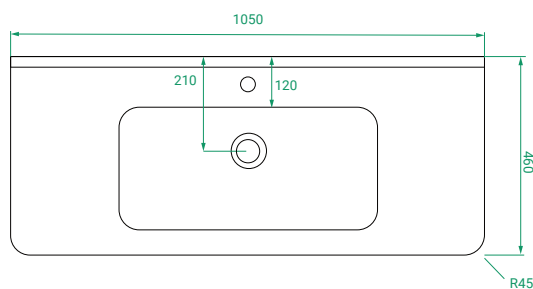

OVO WASHSTAND /

vcbc

DESCRIPTION

Ovo 1050, 1 Drawer Washstand Vanity with Ceramic Top

PRODUCT CODE

OVO105DWA / OVO105DWACC

Dimensions	W 1050 x H 900 x D 460 (mm)
Finishes	Matte White or Matte Custom Colour Paint.
Top	Ceramic Top with Integrated Basin
Handle	Handleless 45° design.
Origin	New Zealand made cabinetry.
Features	<ul style="list-style-type: none">• Soft rounded corners & washstand.• 1 Drawers with soft-close and handleless design.• Ceramic top with integrated basin.• The paint used on our products is polyurethane or UV based.

TECHNICAL DRAWINGS

Front

Side

Ceramic (Top)

Ceramic (Front)

NOTES

Accessories not included. Drawing indicates the technical measurement only and is not a reflection of how the product will look. Sizes are nominal only. All drawings in millimeters. Drawings not to scale. July 2024.