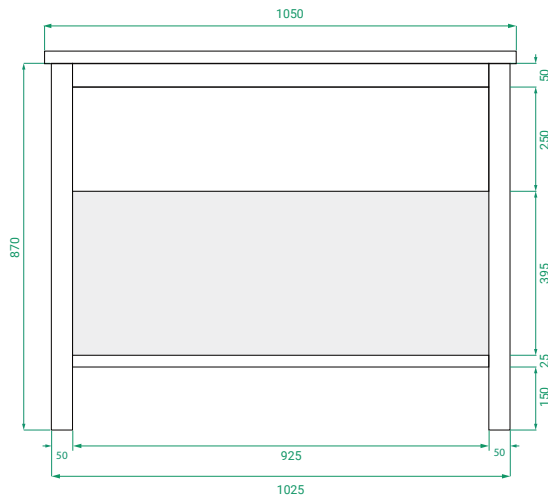

OVO WASHSTAND /

vcbc

DESCRIPTION

Ovo 1050, 1 Drawer Washstand Vanity with Ceramic Top

PRODUCT CODE

OVO105DWA / OVO105DWACC

Dimensions	W 1050 x H 900 x D 460 (mm)
Finishes	Matte White or Matte Custom Colour Paint.
Top	Ceramic Top with Integrated Basin
Handle	Handleless 45° design.
Origin	New Zealand made cabinetry.
Features	<ul style="list-style-type: none">• Soft rounded corners & washstand.• 1 Drawers with soft-close and handleless design.• Ceramic top with integrated basin.• The paint used on our products is polyurethane or UV based.

TECHNICAL DRAWINGS

Front

Side

Ceramic (Top)

Ceramic (Front)

NOTES

Accessories not included. Drawing indicates the technical measurement only and is not a reflection of how the product will look. Sizes are nominal only. All drawings in millimeters. Drawings not to scale. July 2024.