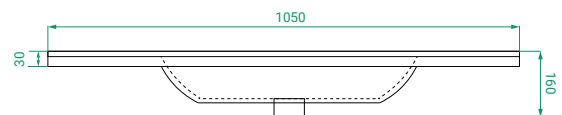

OVO WASHSTAND /

vcbc

DESCRIPTION

Ovo 1050, 1 Drawer Washstand Vanity with Ceramic Top

PRODUCT CODE

OVO105DWA / OVO105DWACC

Dimensions	W 1050 x H 900 x D 460 (mm)
Finishes	Matte White or Matte Custom Colour Paint.
Top	Ceramic Top with Integrated Basin
Handle	Handleless 45° design.
Origin	New Zealand made cabinetry.
Features	<ul style="list-style-type: none">• Soft rounded corners & washstand.• 1 Drawers with soft-close and handleless design.• Ceramic top with integrated basin.• The paint used on our products is polyurethane or UV based.

TECHNICAL DRAWINGS

Front

Side

Ceramic (Top)

Ceramic (Front)

NOTES

Accessories not included. Drawing indicates the technical measurement only and is not a reflection of how the product will look. Sizes are nominal only. All drawings in millimeters. Drawings not to scale. July 2024.