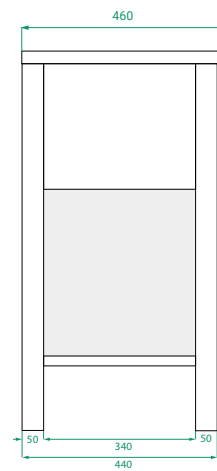

OVO WASHSTAND /

vcbc

DESCRIPTION

Ovo 1050, 1 Drawer Washstand Vanity with Ceramic Top

PRODUCT CODE

OVO105DWA / OVO105DWACC

Dimensions	W 1050 x H 900 x D 460 (mm)
Finishes	Matte White or Matte Custom Colour Paint.
Top	Ceramic Top with Integrated Basin
Handle	Handleless 45° design.
Origin	New Zealand made cabinetry.
Features	<ul style="list-style-type: none">• Soft rounded corners & washstand.• 1 Drawers with soft-close and handleless design.• Ceramic top with integrated basin.• The paint used on our products is polyurethane or UV based.

TECHNICAL DRAWINGS

Front

Side

Ceramic (Top)

Ceramic (Front)

NOTES

Accessories not included. Drawing indicates the technical measurement only and is not a reflection of how the product will look. Sizes are nominal only. All drawings in millimeters. Drawings not to scale. July 2024.