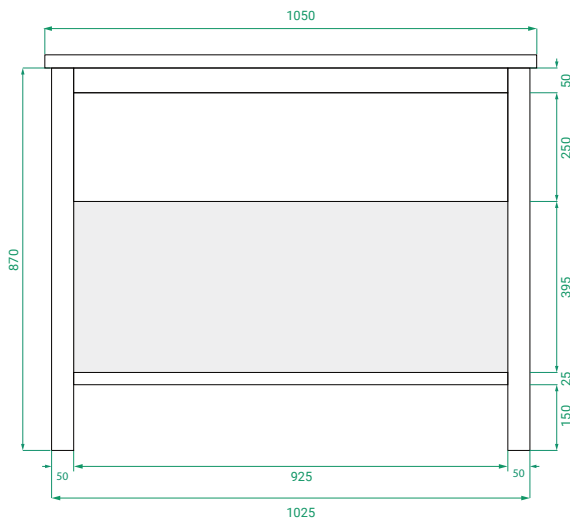

TECHNICAL DRAWINGS

Front