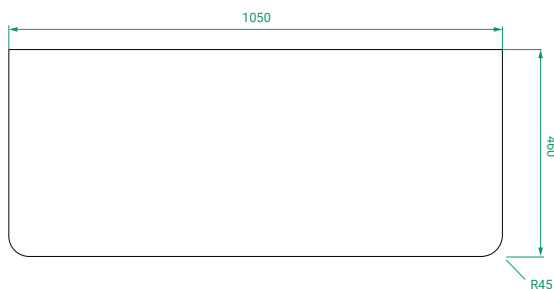

Kordura Top

NOTES

Accessories not included. Drawing indicates the technical measurement only and is not a reflection of how the product will look. Sizes are nominal only. All drawings in millimeters. Drawings not to scale. July 2024.