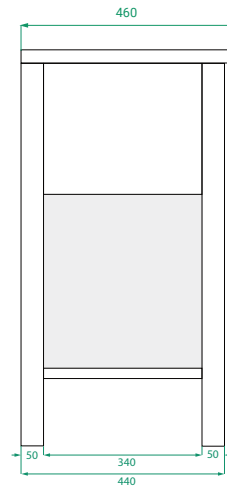

OVO WASHSTAND /

vcbc

DESCRIPTION

Ovo 1050, 1 Drawer Washstand Vanity with Kordura Top

PRODUCT CODE

OVO105DWASS / OVO105DWASSCC

Dimensions	W 1050 x H 890 x D 460 (mm)
Finishes	Matte White or Matte Custom Colour Paint.
Kordura	White Kordura Top (H 20).
Basin	See website for compatible basins.
Handle	Handleless 45° design.
Origin	New Zealand made cabinetry.
Features	• Soft rounded corners & washstand. • 1 Drawers with soft-close and handleless design. • White Kordura top with your choice of basin. • The paint used on our products is polyurethane or UV based.

TECHNICAL DRAWINGS

Front

Side

Kordura Top

NOTES

Accessories not included. Drawing indicates the technical measurement only and is not a reflection of how the product will look. Sizes are nominal only. All drawings in millimeters. Drawings not to scale. July 2024.