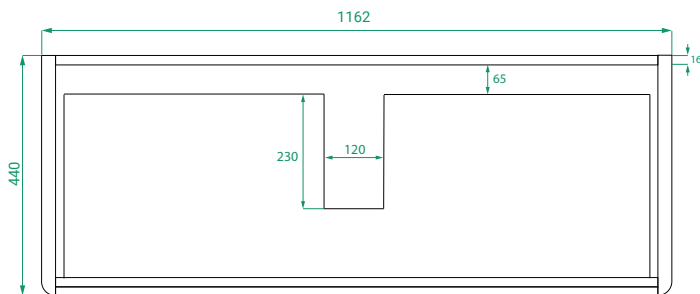

DESCRIPTION

Ovo 1200, 1 Drawer Wall-Hung Vanity with Soft Ceramic Basin

PRODUCT CODE

OVO120DWH / OVO120DWH T / OVO120DWHCC

Dimensions	W 1183 x H 490 x D 460 (mm)
Finishes	Matte White, Matte Custom Paint or Timber Veneer.
Basin	Soft ceramic top (H 40) with intergrated basin
Handle	Handleless 45° design.
Origin	New Zealand made cabinetry.
Features	<ul style="list-style-type: none"> • Soft rounded corners. • 1 Drawer with soft-close and handleless design. • Our paint is polyurethane or UV based. • Timber Veneer finishes are 100% natural, with variations in grain and colour. All come stained and sealed with a protective UV finish. • Sustainably made in New Zealand.

TECHNICAL DRAWINGS

Front

Side

Drawers

Soft Ceramic Top

NOTES

Accessories not included. Drawing indicates the technical measurement only and is not a reflection of how the product will look. Sizes are nominal only. All drawings in millimeters. Drawings not to scale. April 2024.