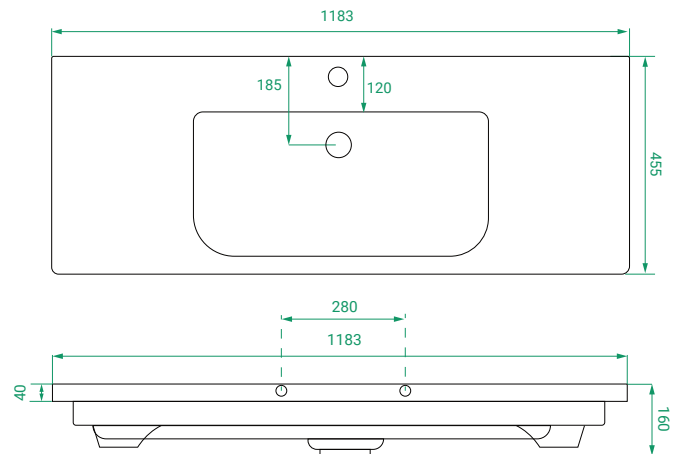

DESCRIPTION

Ovo 1200, 1 Drawer Wall-Hung Vanity with Soft Ceramic Basin

PRODUCT CODE

OVO120DWH / OVO120DWH T / OVO120DWHCC

Dimensions	W 1183 x H 490 x D 460 (mm)
Finishes	Matte White, Matte Custom Paint or Timber Veneer.
Basin	Soft ceramic top (H 40) with intergrated basin
Handle	Handleless 45° design.
Origin	New Zealand made cabinetry.
Features	<ul style="list-style-type: none"> • Soft rounded corners. • 1 Drawer with soft-close and handleless design. • Our paint is polyurethane or UV based. • Timber Veneer finishes are 100% natural, with variations in grain and colour. All come stained and sealed with a protective UV finish. • Sustainably made in New Zealand.

TECHNICAL DRAWINGS

Front

Side

Drawers

Soft Ceramic Top

NOTES

Accessories not included. Drawing indicates the technical measurement only and is not a reflection of how the product will look. Sizes are nominal only. All drawings in millimeters. Drawings not to scale. April 2024.