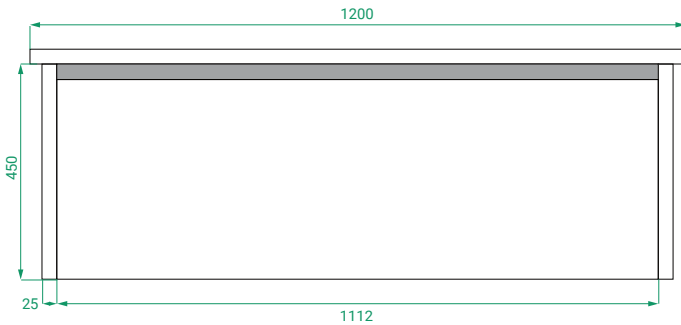

DESCRIPTION

Ovo 1200, 1 Drawer Wall-Hung Vanity with Soft Ceramic Basin

PRODUCT CODE

OVO120DWH / OVO120DWH T / OVO120DWHCC

Dimensions	W 1183 x H 490 x D 460 (mm)
Finishes	Matte White, Matte Custom Paint or Timber Veneer.
Basin	Soft ceramic top (H 40) with intergrated basin
Handle	Handleless 45° design.
Origin	New Zealand made cabinetry.
Features	<ul style="list-style-type: none"> • Soft rounded corners. • 1 Drawer with soft-close and handleless design. • Our paint is polyurethane or UV based. • Timber Veneer finishes are 100% natural, with variations in grain and colour. All come stained and sealed with a protective UV finish. • Sustainably made in New Zealand.

TECHNICAL DRAWINGS

Front

Side

Drawers

Soft Ceramic Top

NOTES

Accessories not included. Drawing indicates the technical measurement only and is not a reflection of how the product will look. Sizes are nominal only. All drawings in millimeters. Drawings not to scale. April 2024.