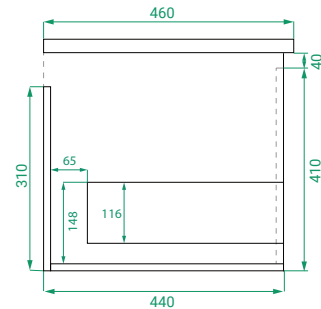

DESCRIPTION

Ovo 1200, 1 Drawer Wall-Hung Vanity with Soft Ceramic Basin

PRODUCT CODE

OVO120DWH / OVO120DWH T / OVO120DWHCC

Dimensions	W 1183 x H 490 x D 460 (mm)
Finishes	Matte White, Matte Custom Paint or Timber Veneer.
Basin	Soft ceramic top (H 40) with intergrated basin
Handle	Handleless 45° design.
Origin	New Zealand made cabinetry.
Features	<ul style="list-style-type: none"> • Soft rounded corners. • 1 Drawer with soft-close and handleless design. • Our paint is polyurethane or UV based. • Timber Veneer finishes are 100% natural, with variations in grain and colour. All come stained and sealed with a protective UV finish. • Sustainably made in New Zealand.

TECHNICAL DRAWINGS

Front

Side

Drawers

Soft Ceramic Top

NOTES

Accessories not included. Drawing indicates the technical measurement only and is not a reflection of how the product will look. Sizes are nominal only. All drawings in millimeters. Drawings not to scale. April 2024.