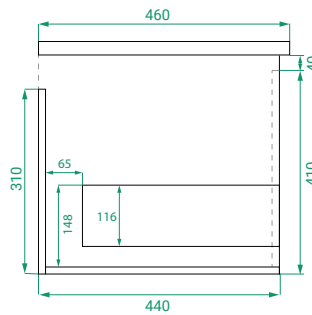

DESCRIPTION

Ovo 1200, 1 Drawer Wall-Hung Vanity with Kordura Top & Basin

PRODUCT CODE

OVO120DWHSS / OVO120DWHSSST / OVO120DWHSSCC

Dimensions	W 1200 x H 470 x D 460 (mm)
Finishes	Matte White, Matte Custom Paint or Timber Veneer.
Kordura	White or Colour* Kordura Top (H 25)
Basin	See website for compatible basin options.
Handle	Handleless 45° design.
Origin	New Zealand made cabinetry.
Features	<ul style="list-style-type: none"> • Soft rounded corners. • 1 Drawer with soft-close and handleless design. • White or Colour* Kordura top with basin. • Timber Veneer finishes are 100% natural, with variations in grain and colour. All come stained and sealed with a protective UV finish.

TECHNICAL DRAWINGS

Front

Side

Drawers

Kordura

NOTES

Kordura top (H 25mm). Accessories not included. Drawing indicates the technical measurement only and is not a reflection of how the product will look. Sizes are nominal only. All drawings in millimeters. Drawings not to scale. April 2024.