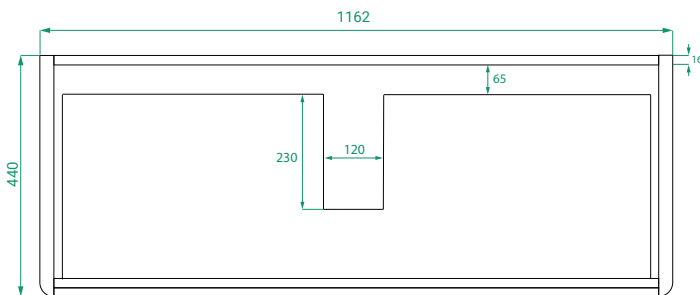

DESCRIPTION

Ovo 1200, 1 Drawer Wall-Hung Vanity with Kordura Top & Basin

PRODUCT CODE

OVO120DWHSS / OVO120DWHSSST / OVO120DWHSSCC

Dimensions	W 1200 x H 470 x D 460 (mm)
Finishes	Matte White, Matte Custom Paint or Timber Veneer.
Kordura	White or Colour* Kordura Top (H 25)
Basin	See website for compatible basin options.
Handle	Handleless 45° design.
Origin	New Zealand made cabinetry.
Features	<ul style="list-style-type: none"> • Soft rounded corners. • 1 Drawer with soft-close and handleless design. • White or Colour* Kordura top with basin. • Timber Veneer finishes are 100% natural, with variations in grain and colour. All come stained and sealed with a protective UV finish.

TECHNICAL DRAWINGS

Front

Side

Drawers

Kordura

NOTES

Kordura top (H 25mm). Accessories not included. Drawing indicates the technical measurement only and is not a reflection of how the product will look. Sizes are nominal only. All drawings in millimeters. Drawings not to scale. April 2024.