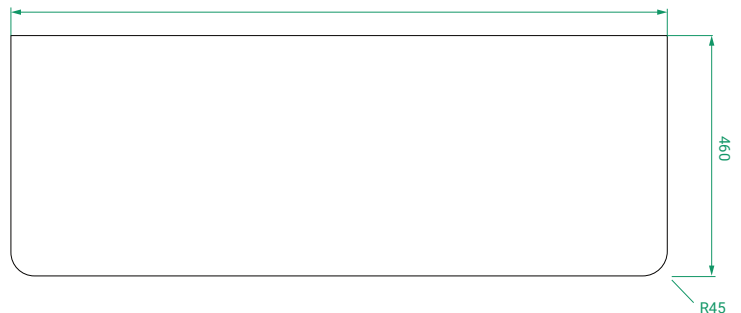

DESCRIPTION

Ovo 1200, 1 Drawer Wall-Hung Vanity with Kordura Top & Basin

PRODUCT CODE

OVO120DWHSS / OVO120DWHSSST / OVO120DWHSSCC

Dimensions	W 1200 x H 470 x D 460 (mm)
Finishes	Matte White, Matte Custom Paint or Timber Veneer.
Kordura	White or Colour* Kordura Top (H 25)
Basin	See website for compatible basin options.
Handle	Handleless 45° design.
Origin	New Zealand made cabinetry.
Features	<ul style="list-style-type: none"> • Soft rounded corners. • 1 Drawer with soft-close and handleless design. • White or Colour* Kordura top with basin. • Timber Veneer finishes are 100% natural, with variations in grain and colour. All come stained and sealed with a protective UV finish.

TECHNICAL DRAWINGS

Front

Side

Drawers

Kordura

NOTES

Kordura top (H 25mm). Accessories not included. Drawing indicates the technical measurement only and is not a reflection of how the product will look. Sizes are nominal only. All drawings in millimeters. Drawings not to scale. April 2024.