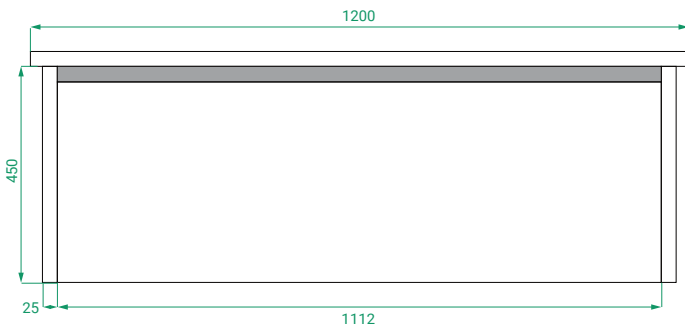

DESCRIPTION

Ovo 1200, 1 Drawer Wall-Hung Vanity with Kordura Top & Basin

PRODUCT CODE

OVO120DWHSS / OVO120DWHSSST / OVO120DWHSSCC

Dimensions	W 1200 x H 470 x D 460 (mm)
Finishes	Matte White, Matte Custom Paint or Timber Veneer.
Kordura	White or Colour* Kordura Top (H 25)
Basin	See website for compatible basin options.
Handle	Handleless 45° design.
Origin	New Zealand made cabinetry.
Features	<ul style="list-style-type: none"> • Soft rounded corners. • 1 Drawer with soft-close and handleless design. • White or Colour* Kordura top with basin. • Timber Veneer finishes are 100% natural, with variations in grain and colour. All come stained and sealed with a protective UV finish.

TECHNICAL DRAWINGS

Front

Side

Drawers

Kordura

NOTES

Kordura top (H 25mm). Accessories not included. Drawing indicates the technical measurement only and is not a reflection of how the product will look. Sizes are nominal only. All drawings in millimeters. Drawings not to scale. April 2024.