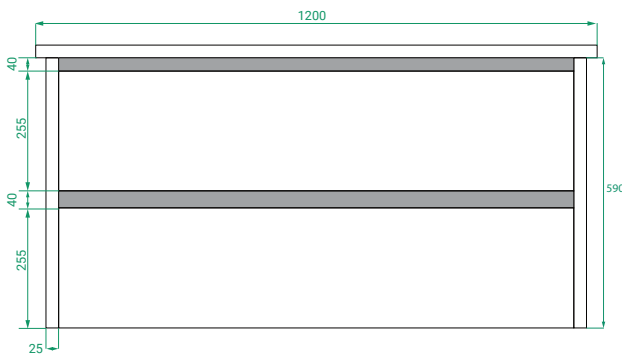

DESCRIPTION

Ovo 1200, 2 Drawers Wall-Hung Vanity with Soft Ceramic Basin

PRODUCT CODE

OVO120D2WH / OVO120D2WH / OVO120D2WHCC

Dimensions	W 1183 x H 630 x D 460 (mm)
Finishes	Matte White, Matte Custom Paint or Timber Veneer.
Basin	Soft ceramic top (H 40) with intergrated basin
Handle	Handleless 45° design.
Origin	New Zealand made cabinetry.
Features	<ul style="list-style-type: none"> • Soft rounded corners. • 2 Drawers with soft-close and handleless design. • Soft ceramic top with intergrated basin • Timber Veneer finishes are 100% natural, with variations in grain and colour. All come stained and sealed with a protective UV finish. • The paint used on our products is polyurethane or UV based.

TECHNICAL DRAWINGS

Front

Side

Drawers

Soft Ceramic

NOTES

Accessories not included. Drawing indicates the technical measurement only and is not a reflection of how the product will look. Sizes are nominal only. All drawings in millimeters. Drawings not to scale. April 2024.