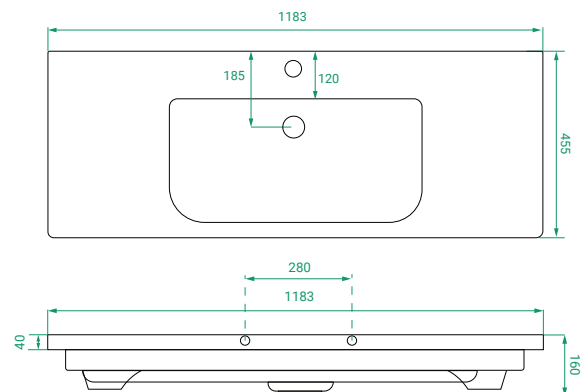

DESCRIPTION

Ovo 1200, 2 Drawers Wall-Hung Vanity with Soft Ceramic Basin

PRODUCT CODE

OVO120D2WH / OVO120D2WH / OVO120D2WHCC

Dimensions	W 1183 x H 630 x D 460 (mm)
Finishes	Matte White, Matte Custom Paint or Timber Veneer.
Basin	Soft ceramic top (H 40) with intergrated basin
Handle	Handleless 45° design.
Origin	New Zealand made cabinetry.
Features	<ul style="list-style-type: none"> • Soft rounded corners. • 2 Drawers with soft-close and handleless design. • Soft ceramic top with intergrated basin • Timber Veneer finishes are 100% natural, with variations in grain and colour. All come stained and sealed with a protective UV finish. • The paint used on our products is polyurethane or UV based.

TECHNICAL DRAWINGS

Front

Side

Drawers

Soft Ceramic

NOTES

Accessories not included. Drawing indicates the technical measurement only and is not a reflection of how the product will look. Sizes are nominal only. All drawings in millimeters. Drawings not to scale. April 2024.