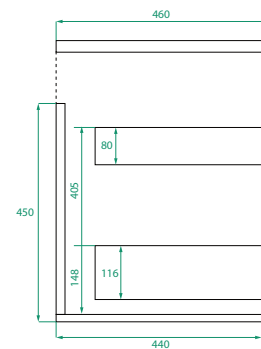

DESCRIPTION

Ovo 1200, 2 Drawers Wall-Hung Vanity with Soft Ceramic Basin

PRODUCT CODE

OVO120D2WH / OVO120D2WH / OVO120D2WHCC

Dimensions	W 1183 x H 630 x D 460 (mm)
Finishes	Matte White, Matte Custom Paint or Timber Veneer.
Basin	Soft ceramic top (H 40) with intergrated basin
Handle	Handleless 45° design.
Origin	New Zealand made cabinetry.
Features	<ul style="list-style-type: none"> • Soft rounded corners. • 2 Drawers with soft-close and handleless design. • Soft ceramic top with intergrated basin • Timber Veneer finishes are 100% natural, with variations in grain and colour. All come stained and sealed with a protective UV finish. • The paint used on our products is polyurethane or UV based.

TECHNICAL DRAWINGS

Front

Side

Drawers

Soft Ceramic

NOTES

Accessories not included. Drawing indicates the technical measurement only and is not a reflection of how the product will look. Sizes are nominal only. All drawings in millimeters. Drawings not to scale. April 2024.