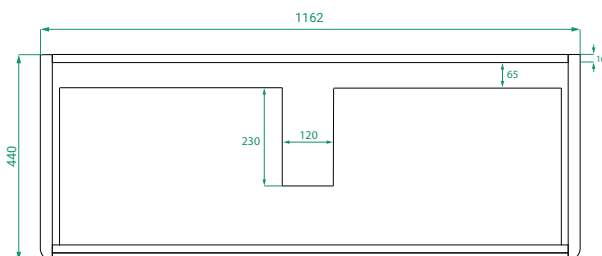

DESCRIPTION

Ovo 1200, 2 Drawers Wall-Hung Vanity with Soft Ceramic Basin

PRODUCT CODE

OVO120D2WH / OVO120D2WH / OVO120D2WHCC

Dimensions	W 1183 x H 630 x D 460 (mm)
Finishes	Matte White, Matte Custom Paint or Timber Veneer.
Basin	Soft ceramic top (H 40) with intergrated basin
Handle	Handleless 45° design.
Origin	New Zealand made cabinetry.
Features	<ul style="list-style-type: none"> • Soft rounded corners. • 2 Drawers with soft-close and handleless design. • Soft ceramic top with intergrated basin • Timber Veneer finishes are 100% natural, with variations in grain and colour. All come stained and sealed with a protective UV finish. • The paint used on our products is polyurethane or UV based.

TECHNICAL DRAWINGS

Front

Side

Drawers

Soft Ceramic

NOTES

Accessories not included. Drawing indicates the technical measurement only and is not a reflection of how the product will look. Sizes are nominal only. All drawings in millimeters. Drawings not to scale. April 2024.