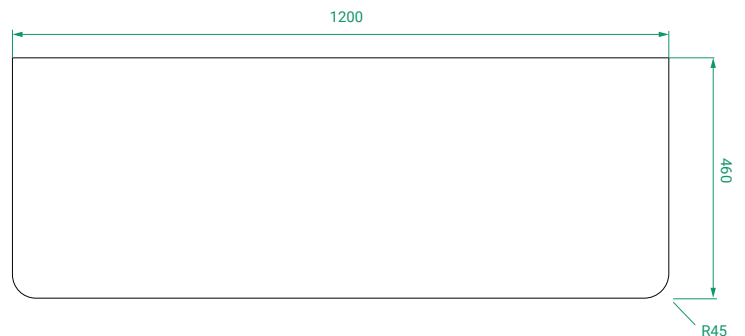

DESCRIPTION

Ovo 1200, 2 Drawers Wall-Hung Vanity with Kordura Top & Basin

PRODUCT CODE

OVO120D2WHSS / OVO120D2WHSSCC

Dimensions	W 1200 x H 610 x D 460 (mm)
Finishes	Matte White, Matte Custom Paint or Timber Veneer
Kordura	White or Colour* Kordura Top (H 25)
Basin	See website for compatible basin options.
Handle	Handleless 45° design.
Origin	New Zealand made cabinetry.
Features	<ul style="list-style-type: none"> • Soft rounded corners. • 2 Drawers with soft-close and handleless design. • White or Colour* Kordura top with basin. • Timber Veneer finishes are 100% natural, with variations in grain and colour. All come stained and sealed with a protective UV finish.

TECHNICAL DRAWINGS

Front

Side

Top Down

Kordura Top

NOTES

*Additional Cost. Kordura top (H 25mm). Accessories not included. Drawing indicates the technical measurement only and is not a reflection of how the product will look. Sizes are nominal only. All drawings in millimeters. Drawings not to scale. April 2024.