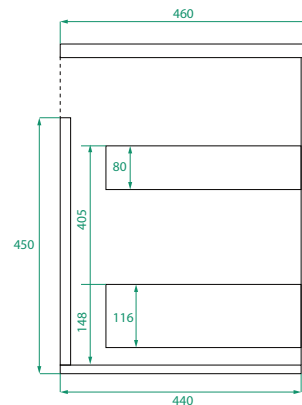

DESCRIPTION

Ovo 1200, 2 Drawers Wall-Hung Vanity with Kordura Top & Basin

PRODUCT CODE

OVO120D2WHSS / OVO120D2WHSSCC

Dimensions	W 1200 x H 610 x D 460 (mm)
Finishes	Matte White, Matte Custom Paint or Timber Veneer
Kordura	White or Colour* Kordura Top (H 25)
Basin	See website for compatible basin options.
Handle	Handleless 45° design.
Origin	New Zealand made cabinetry.
Features	<ul style="list-style-type: none"> • Soft rounded corners. • 2 Drawers with soft-close and handleless design. • White or Colour* Kordura top with basin. • Timber Veneer finishes are 100% natural, with variations in grain and colour. All come stained and sealed with a protective UV finish.

TECHNICAL DRAWINGS

Front

Side

Top Down

Kordura Top

NOTES

*Additional Cost. Kordura top (H 25mm). Accessories not included. Drawing indicates the technical measurement only and is not a reflection of how the product will look. Sizes are nominal only. All drawings in millimeters. Drawings not to scale. April 2024.