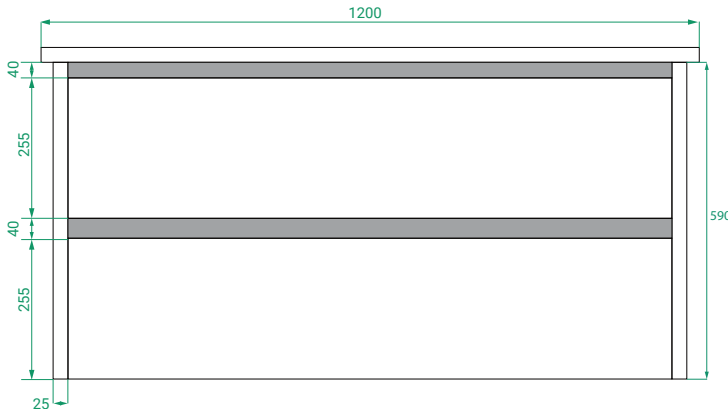

DESCRIPTION

Ovo 1200, 2 Drawers Wall-Hung Vanity with Kordura Top & Basin

PRODUCT CODE

OVO120D2WHSS / OVO120D2WHSSCC

Dimensions	W 1200 x H 610 x D 460 (mm)
Finishes	Matte White, Matte Custom Paint or Timber Veneer
Kordura	White or Colour* Kordura Top (H 25)
Basin	See website for compatible basin options.
Handle	Handleless 45° design.
Origin	New Zealand made cabinetry.
Features	<ul style="list-style-type: none"> • Soft rounded corners. • 2 Drawers with soft-close and handleless design. • White or Colour* Kordura top with basin. • Timber Veneer finishes are 100% natural, with variations in grain and colour. All come stained and sealed with a protective UV finish.

TECHNICAL DRAWINGS

Front

Side

Top Down

Kordura Top

NOTES

*Additional Cost. Kordura top (H 25mm). Accessories not included. Drawing indicates the technical measurement only and is not a reflection of how the product will look. Sizes are nominal only. All drawings in millimeters. Drawings not to scale. April 2024.