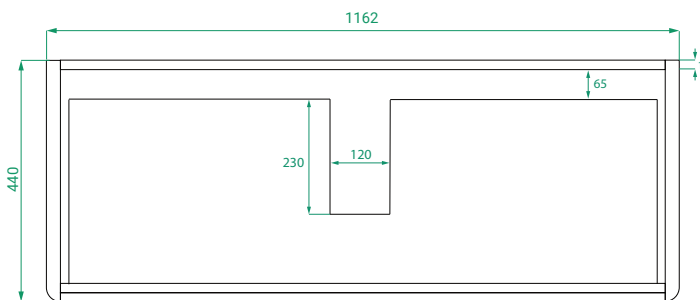

DESCRIPTION

Ovo 1200, 2 Drawers Wall-Hung Vanity with Kordura Top & Basin

PRODUCT CODE

OVO120D2WHSS / OVO120D2WHSSCC

Dimensions	W 1200 x H 610 x D 460 (mm)
Finishes	Matte White, Matte Custom Paint or Timber Veneer
Kordura	White or Colour* Kordura Top (H 25)
Basin	See website for compatible basin options.
Handle	Handleless 45° design.
Origin	New Zealand made cabinetry.
Features	<ul style="list-style-type: none"> • Soft rounded corners. • 2 Drawers with soft-close and handleless design. • White or Colour* Kordura top with basin. • Timber Veneer finishes are 100% natural, with variations in grain and colour. All come stained and sealed with a protective UV finish.

TECHNICAL DRAWINGS

Front

Side

Top Down

Kordura Top

NOTES

*Additional Cost. Kordura top (H 25mm). Accessories not included. Drawing indicates the technical measurement only and is not a reflection of how the product will look. Sizes are nominal only. All drawings in millimeters. Drawings not to scale. April 2024.