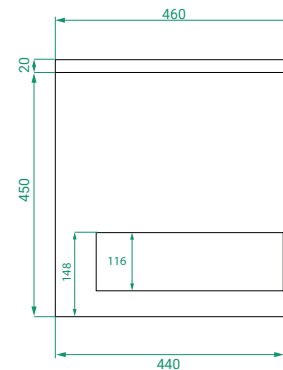

DESCRIPTION

Ovo 1200, 2 Drawers (Side By Side), Kordura Top & Single Offset or Double Basin

PRODUCT CODE

OVO1202DWHDBSS / OVO1202DWHDBSSCC

Dimensions	W 1200 x H 470 x D 460 (mm)
Finishes	Matte White, Matte Custom Paint or Timber Veneer
Kordura	White or Colour* Kordura Top (H 25)
Basin	See website for compatible basin options.
Handle	Handleless 45° design.
Origin	New Zealand made cabinetry.
Features	<ul style="list-style-type: none"> • Soft rounded corners. • 2 Drawers with soft-close and handleless design. • White or Colour* Kordura top with basin. • Timber Veneer finishes are 100% natural, with variations in grain and colour. All come stained and sealed with a protective UV finish.

TECHNICAL DRAWINGS

Front

Side

Top Down

Kordura Top

NOTES

*Additional Cost. Kordura top (H 25mm). Accessories not included. Drawing indicates the technical measurement only and is not a reflection of how the product will look. Sizes are nominal only. All drawings in millimeters. Drawings not to scale. April 2024.