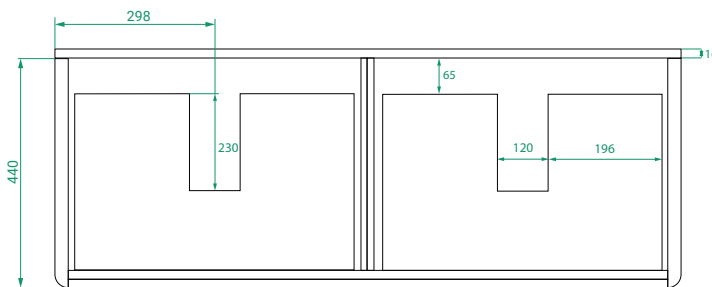

DESCRIPTION

Ovo 1200, 2 Drawers (Side By Side), Kordura Top & Single Offset or Double Basin

PRODUCT CODE

OVO1202DWHDBSS / OVO1202DWHDBSSCC

Dimensions	W 1200 x H 470 x D 460 (mm)
Finishes	Matte White, Matte Custom Paint or Timber Veneer
Kordura	White or Colour* Kordura Top (H 25)
Basin	See website for compatible basin options.
Handle	Handleless 45° design.
Origin	New Zealand made cabinetry.
Features	<ul style="list-style-type: none"> • Soft rounded corners. • 2 Drawers with soft-close and handleless design. • White or Colour* Kordura top with basin. • Timber Veneer finishes are 100% natural, with variations in grain and colour. All come stained and sealed with a protective UV finish.

TECHNICAL DRAWINGS

Front

Side

Top Down

Kordura Top

NOTES

*Additional Cost. Kordura top (H 25mm). Accessories not included. Drawing indicates the technical measurement only and is not a reflection of how the product will look. Sizes are nominal only. All drawings in millimeters. Drawings not to scale. April 2024.