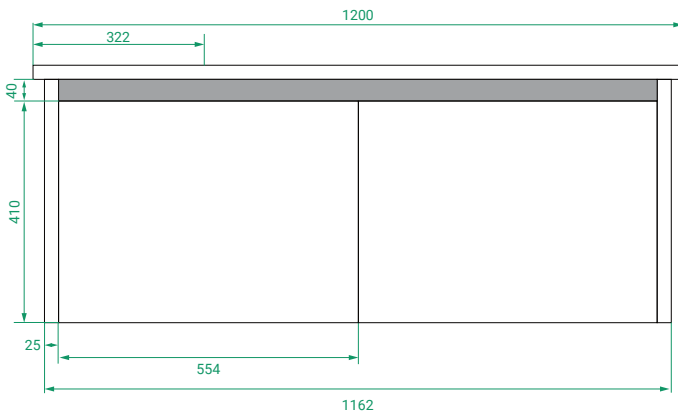

DESCRIPTION

Ovo 1200, 2 Drawers (Side By Side), Kordura Top & Single Offset or Double Basin

PRODUCT CODE

OVO1202DWHDBSS / OVO1202DWHDBSSCC

Dimensions	W 1200 x H 470 x D 460 (mm)
Finishes	Matte White, Matte Custom Paint or Timber Veneer
Kordura	White or Colour* Kordura Top (H 25)
Basin	See website for compatible basin options.
Handle	Handleless 45° design.
Origin	New Zealand made cabinetry.
Features	<ul style="list-style-type: none"> • Soft rounded corners. • 2 Drawers with soft-close and handleless design. • White or Colour* Kordura top with basin. • Timber Veneer finishes are 100% natural, with variations in grain and colour. All come stained and sealed with a protective UV finish.

TECHNICAL DRAWINGS

Front

Side

Top Down

Kordura Top

NOTES

*Additional Cost. Kordura top (H 25mm). Accessories not included. Drawing indicates the technical measurement only and is not a reflection of how the product will look. Sizes are nominal only. All drawings in millimeters. Drawings not to scale. April 2024.