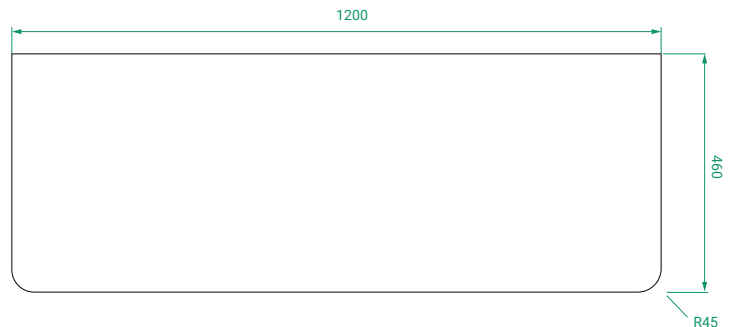

DESCRIPTION

Ovo 1200, 2 Drawers (Side By Side), Kordura Top & Single Offset or Double Basin

PRODUCT CODE

OVO1202DWHDBSS / OVO1202DWHDBSSCC

Dimensions	W 1200 x H 470 x D 460 (mm)
Finishes	Matte White, Matte Custom Paint or Timber Veneer
Kordura	White or Colour* Kordura Top (H 25)
Basin	See website for compatible basin options.
Handle	Handleless 45° design.
Origin	New Zealand made cabinetry.
Features	<ul style="list-style-type: none"> • Soft rounded corners. • 2 Drawers with soft-close and handleless design. • White or Colour* Kordura top with basin. • Timber Veneer finishes are 100% natural, with variations in grain and colour. All come stained and sealed with a protective UV finish.

TECHNICAL DRAWINGS

Front

Side

Top Down

Kordura Top

NOTES

*Additional Cost. Kordura top (H 25mm). Accessories not included. Drawing indicates the technical measurement only and is not a reflection of how the product will look. Sizes are nominal only. All drawings in millimeters. Drawings not to scale. April 2024.