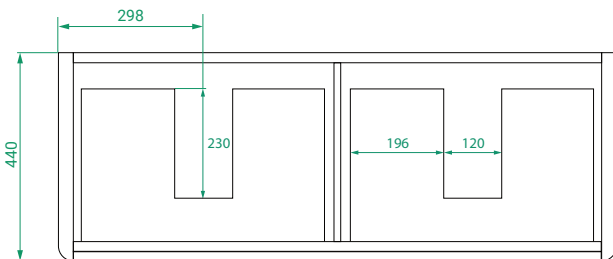

**DESCRIPTION**

Ovo 1200, 4 Drawers, Kordura Top & Single Offset or Double Basin

**PRODUCT CODE**

OVO120D4WHSS / OVO120D4WHSSCC

- Dimensions** W 1200 x H 610 x D 460 (mm)
- Finishes** Matte White or Matte Custom Colour Paint.
- Kordura** White Kordura Top (H 20).
- Basin** See website for compatible basin options.
- Handle** Handleless 45° design.
- Origin** New Zealand made cabinetry.
- Features**
  - Soft rounded corners.
  - 4 Drawers with soft-close and handleless design.
  - White Kordura top & single offset or double basin.
  - The paint used on our products is polyurethane or UV based.

**TECHNICAL DRAWINGS**

**Front**

**Side**

**Drawers**

**Kordura Top**

**NOTES**

\*Additional Cost. Kordura top (H 20mm). Accessories not included. Drawing indicates the technical measurement only and is not a reflection of how the product will look. Sizes are nominal only. All drawings in millimeters. Drawings not to scale. April 2024.