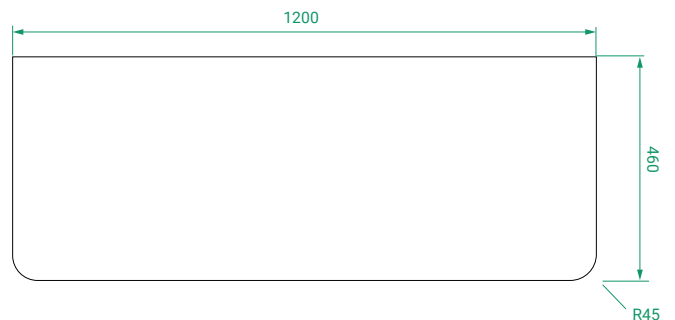

**DESCRIPTION**

Ovo 1200, 4 Drawers, Kordura Top & Single Offset or Double Basin

**PRODUCT CODE**

OVO120D4WHSS / OVO120D4WHSSCC

- Dimensions** W 1200 x H 610 x D 460 (mm)
- Finishes** Matte White or Matte Custom Colour Paint.
- Kordura** White Kordura Top (H 20).
- Basin** See website for compatible basin options.
- Handle** Handleless 45° design.
- Origin** New Zealand made cabinetry.
- Features**
  - Soft rounded corners.
  - 4 Drawers with soft-close and handleless design.
  - White Kordura top & single offset or double basin.
  - The paint used on our products is polyurethane or UV based.

**TECHNICAL DRAWINGS**

**Front**

**Side**

**Drawers**

**Kordura Top**

**NOTES**

\*Additional Cost. Kordura top (H 20mm). Accessories not included. Drawing indicates the technical measurement only and is not a reflection of how the product will look. Sizes are nominal only. All drawings in millimeters. Drawings not to scale. April 2024.