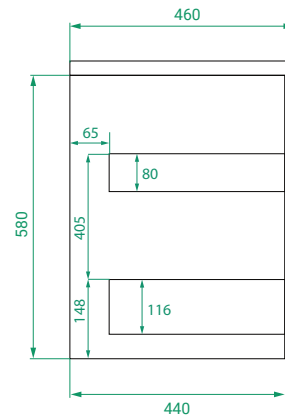

**DESCRIPTION**

Ovo 1200, 4 Drawers, Kordura Top & Single Offset or Double Basin

**PRODUCT CODE**

OVO120D4WHSS / OVO120D4WHSSCC

- Dimensions** W 1200 x H 610 x D 460 (mm)
- Finishes** Matte White or Matte Custom Colour Paint.
- Kordura** White Kordura Top (H 20).
- Basin** See website for compatible basin options.
- Handle** Handleless 45° design.
- Origin** New Zealand made cabinetry.
- Features**
  - Soft rounded corners.
  - 4 Drawers with soft-close and handleless design.
  - White Kordura top & single offset or double basin.
  - The paint used on our products is polyurethane or UV based.

**TECHNICAL DRAWINGS**

**Front**

**Side**

**Drawers**

**Kordura Top**

**NOTES**

\*Additional Cost. Kordura top (H 20mm). Accessories not included. Drawing indicates the technical measurement only and is not a reflection of how the product will look. Sizes are nominal only. All drawings in millimeters. Drawings not to scale. April 2024.