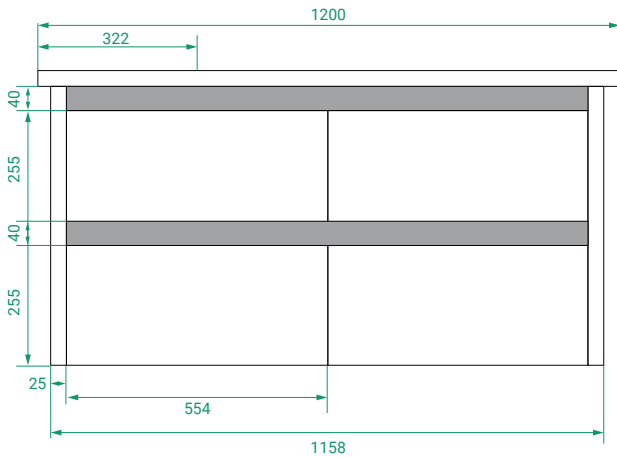

**DESCRIPTION**

Ovo 1200, 4 Drawers, Kordura Top & Single Offset or Double Basin

**PRODUCT CODE**

OVO120D4WHSS / OVO120D4WHSSCC

- Dimensions** W 1200 x H 610 x D 460 (mm)
- Finishes** Matte White or Matte Custom Colour Paint.
- Kordura** White Kordura Top (H 20).
- Basin** See website for compatible basin options.
- Handle** Handleless 45° design.
- Origin** New Zealand made cabinetry.
- Features**
  - Soft rounded corners.
  - 4 Drawers with soft-close and handleless design.
  - White Kordura top & single offset or double basin.
  - The paint used on our products is polyurethane or UV based.

**TECHNICAL DRAWINGS**

**Front**

**Side**

**Drawers**

**Kordura Top**

**NOTES**

\*Additional Cost. Kordura top (H 20mm). Accessories not included. Drawing indicates the technical measurement only and is not a reflection of how the product will look. Sizes are nominal only. All drawings in millimeters. Drawings not to scale. April 2024.