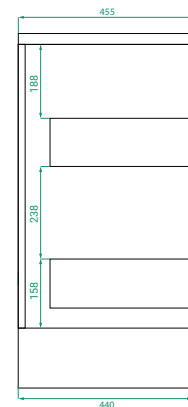

DESCRIPTION

Ovo 1200, 2 Drawers Floorstanding Vanity with Soft Ceramic Top

PRODUCT CODE

OVO120D2FL / OVO120D2FLCC

Dimensions	W 1183 x H 910 x D 455 (mm)
Finishes	Matte White or Matte Custom Colour Paint.
Basin	Soft Ceramic top (H 40) with integrated basin
Handle	Handleless 45° design.
Origin	New Zealand made cabinetry.
Features	<ul style="list-style-type: none"> • Soft rounded corners. • 2 Drawers with soft-close and handleless design. • Ceramic top with intergrated basin • The paint used on our products is polyurethane or UV based.

TECHNICAL DRAWINGS

Front

Side

Drawers

Ceramic Top

NOTES

Accessories not included. Drawing indicates the technical measurement only and is not a reflection of how the product will look. Sizes are nominal only. All drawings in millimeters. Drawings not to scale. Sept 2024.