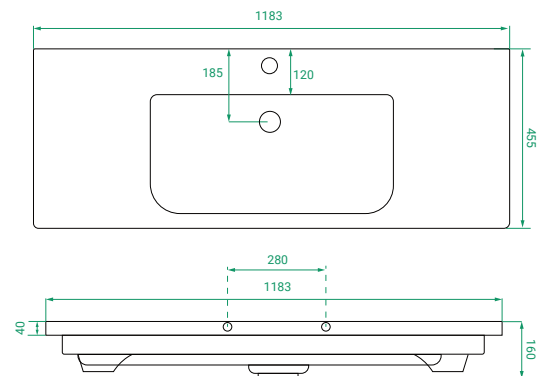

DESCRIPTION

Ovo 1200, 2 Drawers Floorstanding Vanity with Soft Ceramic Top

PRODUCT CODE

OVO120D2FL / OVO120D2FLCC

Dimensions	W 1183 x H 910 x D 455 (mm)
Finishes	Matte White or Matte Custom Colour Paint.
Basin	Soft Ceramic top (H 40) with integrated basin
Handle	Handleless 45° design.
Origin	New Zealand made cabinetry.
Features	<ul style="list-style-type: none"> • Soft rounded corners. • 2 Drawers with soft-close and handleless design. • Ceramic top with intergrated basin • The paint used on our products is polyurethane or UV based.

TECHNICAL DRAWINGS

Front

Side

Drawers

Ceramic Top

NOTES

Accessories not included. Drawing indicates the technical measurement only and is not a reflection of how the product will look. Sizes are nominal only. All drawings in millimeters. Drawings not to scale. Sept 2024.