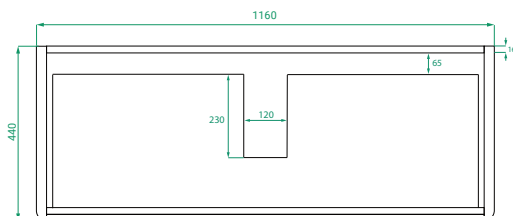

DESCRIPTION

Ovo 1200, 2 Drawers Floorstanding Vanity with Soft Ceramic Top

PRODUCT CODE

OVO120D2FL / OVO120D2FLCC

Dimensions	W 1183 x H 910 x D 455 (mm)
Finishes	Matte White or Matte Custom Colour Paint.
Basin	Soft Ceramic top (H 40) with integrated basin
Handle	Handleless 45° design.
Origin	New Zealand made cabinetry.
Features	<ul style="list-style-type: none"> • Soft rounded corners. • 2 Drawers with soft-close and handleless design. • Ceramic top with intergrated basin • The paint used on our products is polyurethane or UV based.

TECHNICAL DRAWINGS

Front

Side

Drawers

Ceramic Top

NOTES

Accessories not included. Drawing indicates the technical measurement only and is not a reflection of how the product will look. Sizes are nominal only. All drawings in millimeters. Drawings not to scale. Sept 2024.