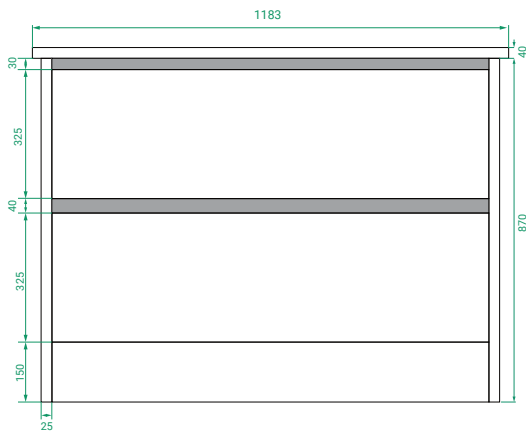

DESCRIPTION

Ovo 1200, 2 Drawers Floorstanding Vanity with Soft Ceramic Top

PRODUCT CODE

OVO120D2FL / OVO120D2FLCC

Dimensions	W 1183 x H 910 x D 455 (mm)
Finishes	Matte White or Matte Custom Colour Paint.
Basin	Soft Ceramic top (H 40) with integrated basin
Handle	Handleless 45° design.
Origin	New Zealand made cabinetry.
Features	<ul style="list-style-type: none"> • Soft rounded corners. • 2 Drawers with soft-close and handleless design. • Ceramic top with intergrated basin • The paint used on our products is polyurethane or UV based.

TECHNICAL DRAWINGS

Front

Side

Drawers

Ceramic Top

NOTES

Accessories not included. Drawing indicates the technical measurement only and is not a reflection of how the product will look. Sizes are nominal only. All drawings in millimeters. Drawings not to scale. Sept 2024.