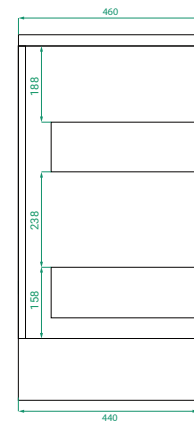

DESCRIPTION

Ovo 1200, 2 Drawers Floorstanding Vanity with Kordura Top

PRODUCT CODE

OVO120D2FLSS / OVO120D2FLSSCC

Dimensions	W 1200 x H 890 x D 460 (mm)
Finishes	Matte White or Matte Custom Colour Paint.
Kordura	White Kordura Top (H 20).
Basin	See website for compatible basins.
Handle	Handleless 45° design.
Origin	New Zealand made cabinetry.
Features	<ul style="list-style-type: none"> • Soft rounded corners & floor-standing. • 2 Drawers with soft-close and handleless design. • White Kordura top with your choice of basin. • The paint used on our products is polyurethane or UV based.

TECHNICAL DRAWINGS

Front

Side

Drawers

Kordura Top

NOTES

Accessories not included. Drawing indicates the technical measurement only and is not a reflection of how the product will look. Sizes are nominal only. All drawings in millimeters. Drawings not to scale. Sept 2024.