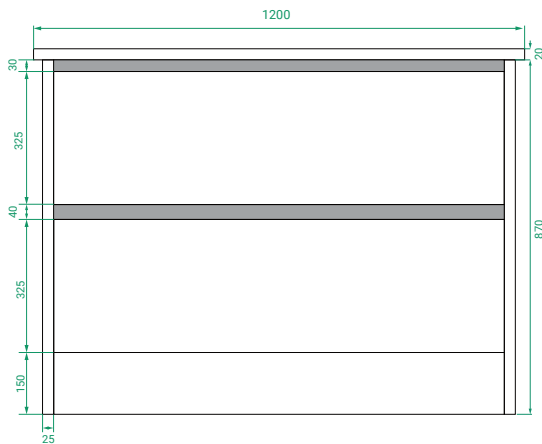

DESCRIPTION

Ovo 1200, 2 Drawers Floorstanding Vanity with Kordura Top

PRODUCT CODE

OVO120D2FLSS / OVO120D2FLSSCC

Dimensions	W 1200 x H 890 x D 460 (mm)
Finishes	Matte White or Matte Custom Colour Paint.
Kordura	White Kordura Top (H 20).
Basin	See website for compatible basins.
Handle	Handleless 45° design.
Origin	New Zealand made cabinetry.
Features	<ul style="list-style-type: none"> • Soft rounded corners & floor-standing. • 2 Drawers with soft-close and handleless design. • White Kordura top with your choice of basin. • The paint used on our products is polyurethane or UV based.

TECHNICAL DRAWINGS

Front

Side

Drawers

Kordura Top

NOTES

Accessories not included. Drawing indicates the technical measurement only and is not a reflection of how the product will look. Sizes are nominal only. All drawings in millimeters. Drawings not to scale. Sept 2024.