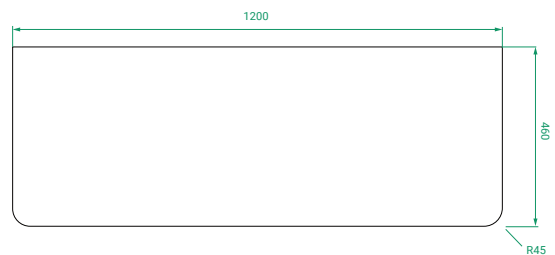

DESCRIPTION

Ovo 1200, 2 Drawers Floorstanding Vanity with Kordura Top

PRODUCT CODE

OVO120D2FLSS / OVO120D2FLSSCC

Dimensions	W 1200 x H 890 x D 460 (mm)
Finishes	Matte White or Matte Custom Colour Paint.
Kordura	White Kordura Top (H 20).
Basin	See website for compatible basins.
Handle	Handleless 45° design.
Origin	New Zealand made cabinetry.
Features	<ul style="list-style-type: none"> • Soft rounded corners & floor-standing. • 2 Drawers with soft-close and handleless design. • White Kordura top with your choice of basin. • The paint used on our products is polyurethane or UV based.

TECHNICAL DRAWINGS

Front

Side

Drawers

Kordura Top

NOTES

Accessories not included. Drawing indicates the technical measurement only and is not a reflection of how the product will look. Sizes are nominal only. All drawings in millimeters. Drawings not to scale. Sept 2024.