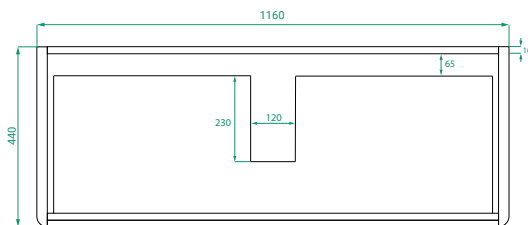

DESCRIPTION

Ovo 1200, 2 Drawers Floorstanding Vanity with Kordura Top

PRODUCT CODE

OVO120D2FLSS / OVO120D2FLSSCC

Dimensions	W 1200 x H 890 x D 460 (mm)
Finishes	Matte White or Matte Custom Colour Paint.
Kordura	White Kordura Top (H 20).
Basin	See website for compatible basins.
Handle	Handleless 45° design.
Origin	New Zealand made cabinetry.
Features	<ul style="list-style-type: none"> • Soft rounded corners & floor-standing. • 2 Drawers with soft-close and handleless design. • White Kordura top with your choice of basin. • The paint used on our products is polyurethane or UV based.

TECHNICAL DRAWINGS

Front

Side

Drawers

Kordura Top

NOTES

Accessories not included. Drawing indicates the technical measurement only and is not a reflection of how the product will look. Sizes are nominal only. All drawings in millimeters. Drawings not to scale. Sept 2024.