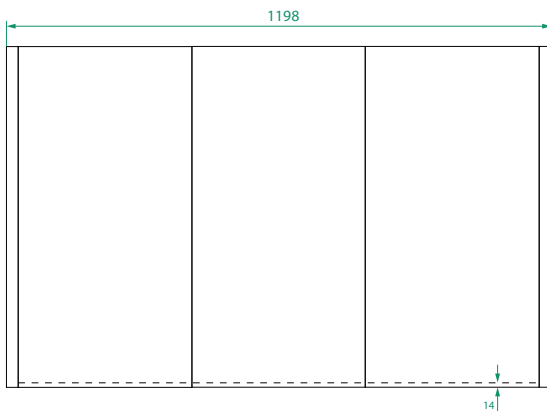

TECHNICAL DRAWINGS

Front

Top Down