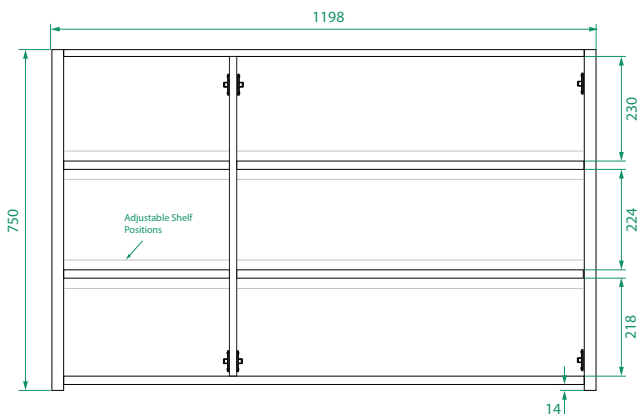

## PRODUCT CODE

OVOM120 / OVOM120CC

**Dimensions** W 1198 x H 750 x D 127 (mm)

**Finishes** Matte White or Matte Custom Colour Paint.

**Handle** Handleless design.

**Origin** New Zealand made cabinetry.

**Features**

## TECHNICAL DRAWINGS

Front

Top Down

Inside

## NOTES

\*Additional Cost. Drawing indicates the technical measurement only and is not a reflection of how the product will look. Sizes are nominal only. All drawings in millimeters. Drawings not to scale. April 2024.