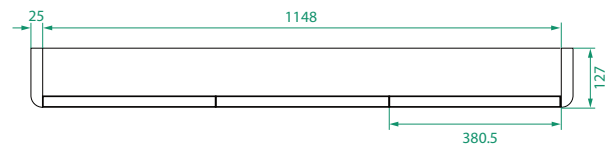

DESCRIPTION

Ovo 1200 Mirror Cabinet, 3 Doors, 6 Shelves, Wall-Hung

PRODUCT CODE

OVOM120 / OVOM120CC

Dimensions W 1198 x H 750 x D 127 (mm)

Finishes Matte White or Matte Custom Colour Paint.

Handle Handleless design.

Origin New Zealand made cabinetry.

Features

- Soft rounded corners.
- 3 Doors, 6 shelves (4 adjustable) with soft-close.
- The paint used on our products is polyurethane or UV based.
- Optional: Under cabinet, extruded LED lighting 4100K in cool white (EXLED845)*.
- Can be recessed into a wall by a qualified tradesperson.

TECHNICAL DRAWINGS

Top Down

NOTES

*Additional Cost. Drawing indicates the technical measurement only and is not a reflection of how the product will look. Sizes are nominal only. All drawings in millimeters. Drawings not to scale. April 2024.