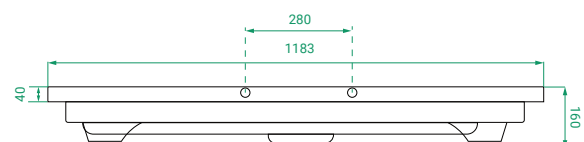

## PRODUCT CODE

OVO120DWA / OVO120DWACC

<b>Dimensions</b>	W 1183 x H 910 x D 455 (mm)
<b>Finishes</b>	Matte White or Matte Custom Colour Paint.
<b>Top</b>	Ceramic Top with Integrated Basin
<b>Handle</b>	Handleless 45° design.
<b>Origin</b>	New Zealand made cabinetry.
<b>Features</b>	<ul style="list-style-type: none"><li>• Soft rounded corners &amp; washstand.</li><li>• 1 Drawers with soft-close and handleless design.</li><li>• Ceramic top with integrated basin.</li><li>• The paint used on our products is polyurethane or UV based.</li></ul>

## TECHNICAL DRAWINGS

Front

Side

Ceramic (Top)

Ceramic (Front)

## NOTES

Accessories not included. Drawing indicates the technical measurement only and is not a reflection of how the product will look. Sizes are nominal only. All drawings in millimeters. Drawings not to scale. July 2024.