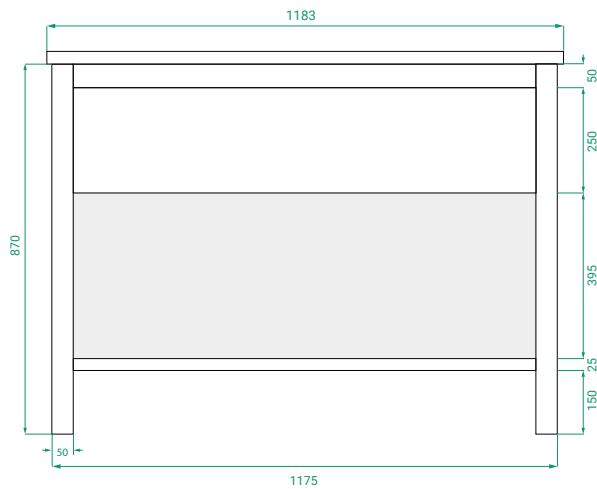

## DESCRIPTION

Ovo 1200, 1 Drawer Washstand Vanity with Ceramic Top

## PRODUCT CODE

OVO120DWA / OVO120DWACC

<b>Dimensions</b>	W 1183 x H 910 x D 455 (mm)
<b>Finishes</b>	Matte White or Matte Custom Colour Paint.
<b>Top</b>	Ceramic Top with Integrated Basin
<b>Handle</b>	Handleless 45° design.
<b>Origin</b>	New Zealand made cabinetry.
<b>Features</b>	<ul style="list-style-type: none"><li>• Soft rounded corners &amp; washstand.</li><li>• 1 Drawers with soft-close and handleless design.</li><li>• Ceramic top with integrated basin.</li><li>• The paint used on our products is polyurethane or UV based.</li></ul>

## TECHNICAL DRAWINGS

Front

Side

Ceramic (Top)

Ceramic (Front)

## NOTES

Accessories not included. Drawing indicates the technical measurement only and is not a reflection of how the product will look. Sizes are nominal only. All drawings in millimeters. Drawings not to scale. July 2024.