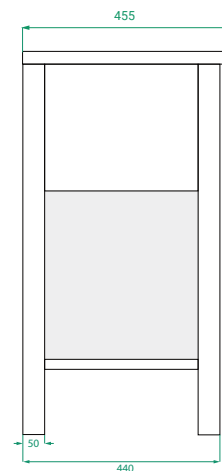

## PRODUCT CODE

OVO120DWA / OVO120DWACC

<b>Dimensions</b>	W 1183 x H 910 x D 455 (mm)
<b>Finishes</b>	Matte White or Matte Custom Colour Paint.
<b>Top</b>	Ceramic Top with Integrated Basin
<b>Handle</b>	Handleless 45° design.
<b>Origin</b>	New Zealand made cabinetry.
<b>Features</b>	<ul style="list-style-type: none"><li>• Soft rounded corners &amp; washstand.</li><li>• 1 Drawers with soft-close and handleless design.</li><li>• Ceramic top with integrated basin.</li><li>• The paint used on our products is polyurethane or UV based.</li></ul>

## TECHNICAL DRAWINGS

Front

Side

Ceramic (Top)

Ceramic (Front)

## NOTES

Accessories not included. Drawing indicates the technical measurement only and is not a reflection of how the product will look. Sizes are nominal only. All drawings in millimeters. Drawings not to scale. July 2024.