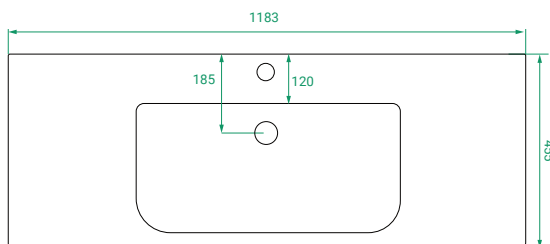

## PRODUCT CODE

OVO120DWA / OVO120DWACC

<b>Dimensions</b>	W 1183 x H 910 x D 455 (mm)
<b>Finishes</b>	Matte White or Matte Custom Colour Paint.
<b>Top</b>	Ceramic Top with Integrated Basin
<b>Handle</b>	Handleless 45° design.
<b>Origin</b>	New Zealand made cabinetry.
<b>Features</b>	<ul style="list-style-type: none"><li>• Soft rounded corners &amp; washstand.</li><li>• 1 Drawers with soft-close and handleless design.</li><li>• Ceramic top with integrated basin.</li><li>• The paint used on our products is polyurethane or UV based.</li></ul>

## TECHNICAL DRAWINGS

Front

Side

Ceramic (Top)

Ceramic (Front)

## NOTES

Accessories not included. Drawing indicates the technical measurement only and is not a reflection of how the product will look. Sizes are nominal only. All drawings in millimeters. Drawings not to scale. July 2024.