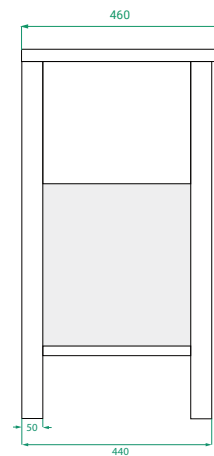

OVO WASHSTAND /

vcbc

DESCRIPTION

Ovo 1200, 1 Drawer Washstand Vanity with Kordura Top

PRODUCT CODE

OVO120DWASS / OVO120DWASSCC

Dimensions	W 1200 x H 890 x D 460 (mm)
Finishes	Matte White or Matte Custom Colour Paint.
Kordura	White Kordura Top (H 20).
Basin	See website for compatible basins.
Handle	Handleless 45° design.
Origin	New Zealand made cabinetry.
Features	<ul style="list-style-type: none">• Soft rounded corners & washstand.• 1 Drawers with soft-close and handleless design.• White Kordura top with your choice of basin.• The paint used on our products is polyurethane or UV based.

TECHNICAL DRAWINGS

Front

Side

Kordura Top

NOTES

Accessories not included. Drawing indicates the technical measurement only and is not a reflection of how the product will look. Sizes are nominal only. All drawings in millimeters. Drawings not to scale. July 2024.