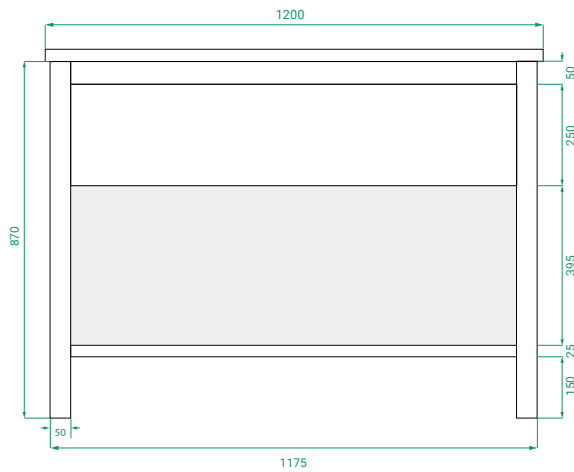

OVO WASHSTAND /

vcbc

DESCRIPTION

Ovo 1200, 1 Drawer Washstand Vanity with Kordura Top

PRODUCT CODE

OVO120DWASS / OVO120DWASSCC

Dimensions	W 1200 x H 890 x D 460 (mm)
Finishes	Matte White or Matte Custom Colour Paint.
Kordura	White Kordura Top (H 20).
Basin	See website for compatible basins.
Handle	Handleless 45° design.
Origin	New Zealand made cabinetry.
Features	<ul style="list-style-type: none">• Soft rounded corners & washstand.• 1 Drawers with soft-close and handleless design.• White Kordura top with your choice of basin.• The paint used on our products is polyurethane or UV based.

TECHNICAL DRAWINGS

Front

Side

Kordura Top

NOTES

Accessories not included. Drawing indicates the technical measurement only and is not a reflection of how the product will look. Sizes are nominal only. All drawings in millimeters. Drawings not to scale. July 2024.