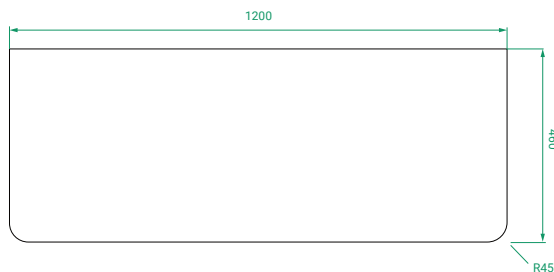

OVO WASHSTAND /

vcbc

DESCRIPTION

Ovo 1200, 1 Drawer Washstand Vanity with Kordura Top

PRODUCT CODE

OVO120DWASS / OVO120DWASSCC

Dimensions	W 1200 x H 890 x D 460 (mm)
Finishes	Matte White or Matte Custom Colour Paint.
Kordura	White Kordura Top (H 20).
Basin	See website for compatible basins.
Handle	Handleless 45° design.
Origin	New Zealand made cabinetry.
Features	<ul style="list-style-type: none">• Soft rounded corners & washstand.• 1 Drawers with soft-close and handleless design.• White Kordura top with your choice of basin.• The paint used on our products is polyurethane or UV based.

TECHNICAL DRAWINGS

Front

Side

Kordura Top

NOTES

Accessories not included. Drawing indicates the technical measurement only and is not a reflection of how the product will look. Sizes are nominal only. All drawings in millimeters. Drawings not to scale. July 2024.