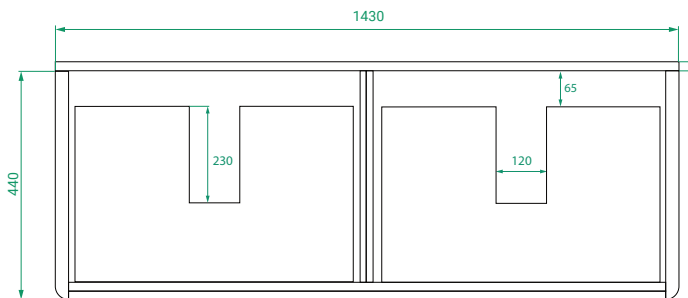

DESCRIPTION

Ovo 1500, 2 Drawers (Side By Side), Kordura Top & Single Offset or Double Basin

PRODUCT CODE

OVO1502DWHDBSS / OVO1502DWHDBSSCC

| | |
|-------------------|--|
| Dimensions | W 1500 x H 470 x D 460 (mm) |
| Finishes | Matte White or Matte Custom Colour Paint. |
| Kordura | White Kordura Top (H 20). |
| Basin | See website for compatible basin options. |
| Handle | Handleless 45° design. |
| Origin | New Zealand made cabinetry. |
| Features | <ul style="list-style-type: none"> • Soft rounded corners. • 2 Drawers with soft-close and handleless design. • White Kordura top & single offset or double basin. • The paint used on our products is polyurethane or UV based. |

TECHNICAL DRAWINGS

Front

Side

Top Down

Kordura Top

NOTES

*Additional Cost. Kordura top (H 20mm). Accessories not included. Drawing indicates the technical measurement only and is not a reflection of how the product will look. Sizes are nominal only. All drawings in millimeters. Drawings not to scale. April 2024.