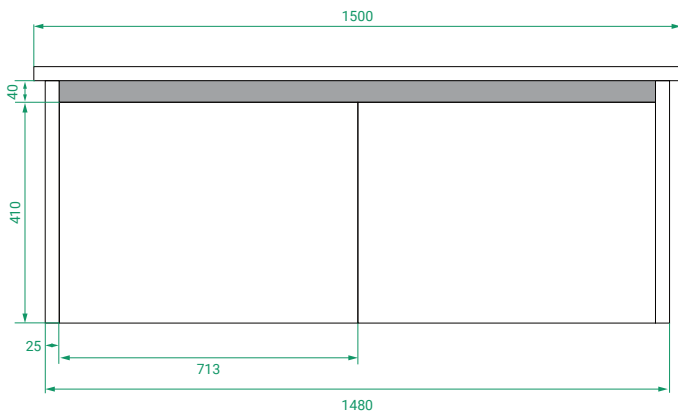

DESCRIPTION

Ovo 1500, 2 Drawers (Side By Side), Kordura Top & Single Offset or Double Basin

PRODUCT CODE

OVO1502DWHDBSS / OVO1502DWHDBSSCC

| | |
|-------------------|--|
| Dimensions | W 1500 x H 470 x D 460 (mm) |
| Finishes | Matte White or Matte Custom Colour Paint. |
| Kordura | White Kordura Top (H 20). |
| Basin | See website for compatible basin options. |
| Handle | Handleless 45° design. |
| Origin | New Zealand made cabinetry. |
| Features | <ul style="list-style-type: none"> • Soft rounded corners. • 2 Drawers with soft-close and handleless design. • White Kordura top & single offset or double basin. • The paint used on our products is polyurethane or UV based. |

TECHNICAL DRAWINGS

Front

Side

Top Down

Kordura Top

NOTES

*Additional Cost. Kordura top (H 20mm). Accessories not included. Drawing indicates the technical measurement only and is not a reflection of how the product will look. Sizes are nominal only. All drawings in millimeters. Drawings not to scale. April 2024.