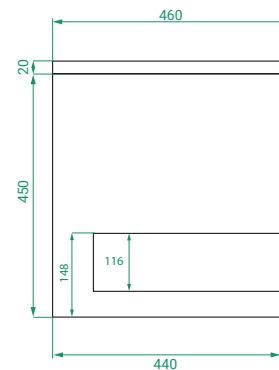

DESCRIPTION

Ovo 1500, 2 Drawers (Side By Side), Kordura Top & Single Offset or Double Basin

PRODUCT CODE

OVO1502DWHDBSS / OVO1502DWHDBSSCC

| | |
|-------------------|--|
| Dimensions | W 1500 x H 470 x D 460 (mm) |
| Finishes | Matte White or Matte Custom Colour Paint. |
| Kordura | White Kordura Top (H 20). |
| Basin | See website for compatible basin options. |
| Handle | Handleless 45° design. |
| Origin | New Zealand made cabinetry. |
| Features | <ul style="list-style-type: none"> • Soft rounded corners. • 2 Drawers with soft-close and handleless design. • White Kordura top & single offset or double basin. • The paint used on our products is polyurethane or UV based. |

TECHNICAL DRAWINGS

Front

Side

Top Down

Kordura Top

NOTES

*Additional Cost. Kordura top (H 20mm). Accessories not included. Drawing indicates the technical measurement only and is not a reflection of how the product will look. Sizes are nominal only. All drawings in millimeters. Drawings not to scale. April 2024.