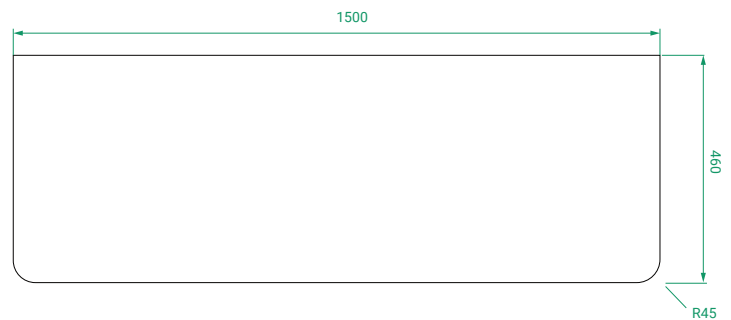

DESCRIPTION

Ovo 1500, 2 Drawers (Side By Side), Kordura Top & Single Offset or Double Basin

PRODUCT CODE

OVO1502DWHDBSS / OVO1502DWHDBSSCC

| | |
|-------------------|--|
| Dimensions | W 1500 x H 470 x D 460 (mm) |
| Finishes | Matte White or Matte Custom Colour Paint. |
| Kordura | White Kordura Top (H 20). |
| Basin | See website for compatible basin options. |
| Handle | Handleless 45° design. |
| Origin | New Zealand made cabinetry. |
| Features | <ul style="list-style-type: none"> • Soft rounded corners. • 2 Drawers with soft-close and handleless design. • White Kordura top & single offset or double basin. • The paint used on our products is polyurethane or UV based. |

TECHNICAL DRAWINGS

Front

Side

Top Down

Kordura Top

NOTES

*Additional Cost. Kordura top (H 20mm). Accessories not included. Drawing indicates the technical measurement only and is not a reflection of how the product will look. Sizes are nominal only. All drawings in millimeters. Drawings not to scale. April 2024.