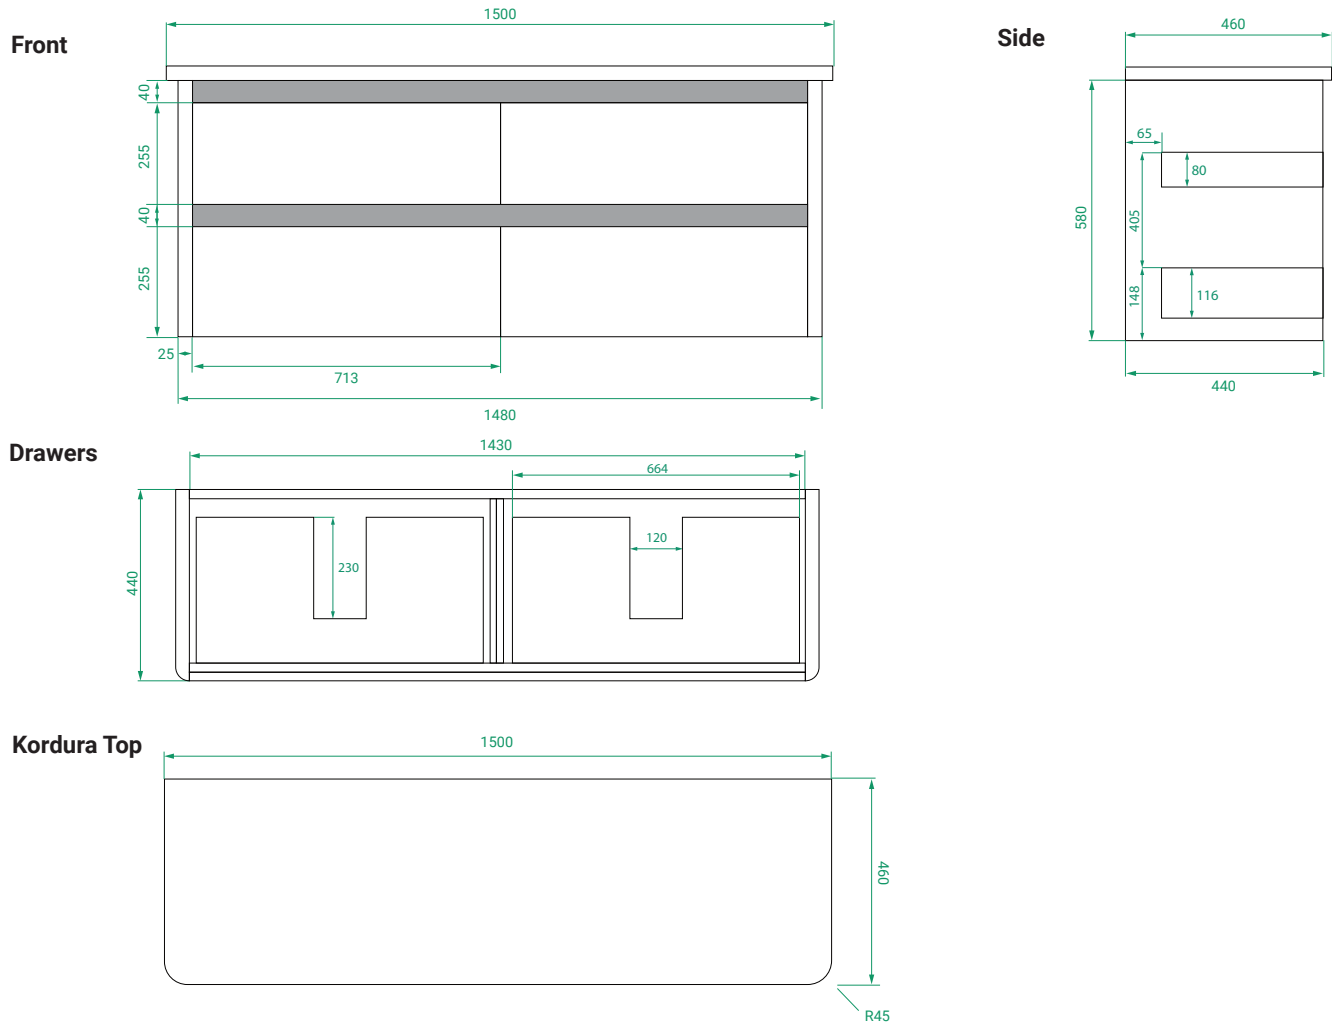

## DESCRIPTION

Ovo 1500, 4 Drawers, Kordura Top & Single Offset or Double Basin

## PRODUCT CODE

OVO150D4WHSS / OVO150D4WHSSCC

<b>Dimensions</b>	W 1500 x H 610 x D 460 (mm)
<b>Finishes</b>	Matte White or Matte Custom Colour Paint.
<b>Kordura</b>	White Kordura Top (H 20).
<b>Basin</b>	See website for compatible basin options.
<b>Handle</b>	Handleless 45° design.
<b>Origin</b>	New Zealand made cabinetry.
<b>Features</b>	<ul style="list-style-type: none"> <li>• Soft rounded corners.</li> <li>• 4 Drawers with soft-close and handleless design.</li> <li>• White Kordura top &amp; single offset or double basin.</li> <li>• The paint used on our products is polyurethane or UV based.</li> </ul>

## TECHNICAL DRAWINGS

## NOTES

\*Additional Cost. Kordura top (H 20mm). Accessories not included. Drawing indicates the technical measurement only and is not a reflection of how the product will look. Sizes are nominal only. All drawings in millimeters. Drawings not to scale. April 2024.