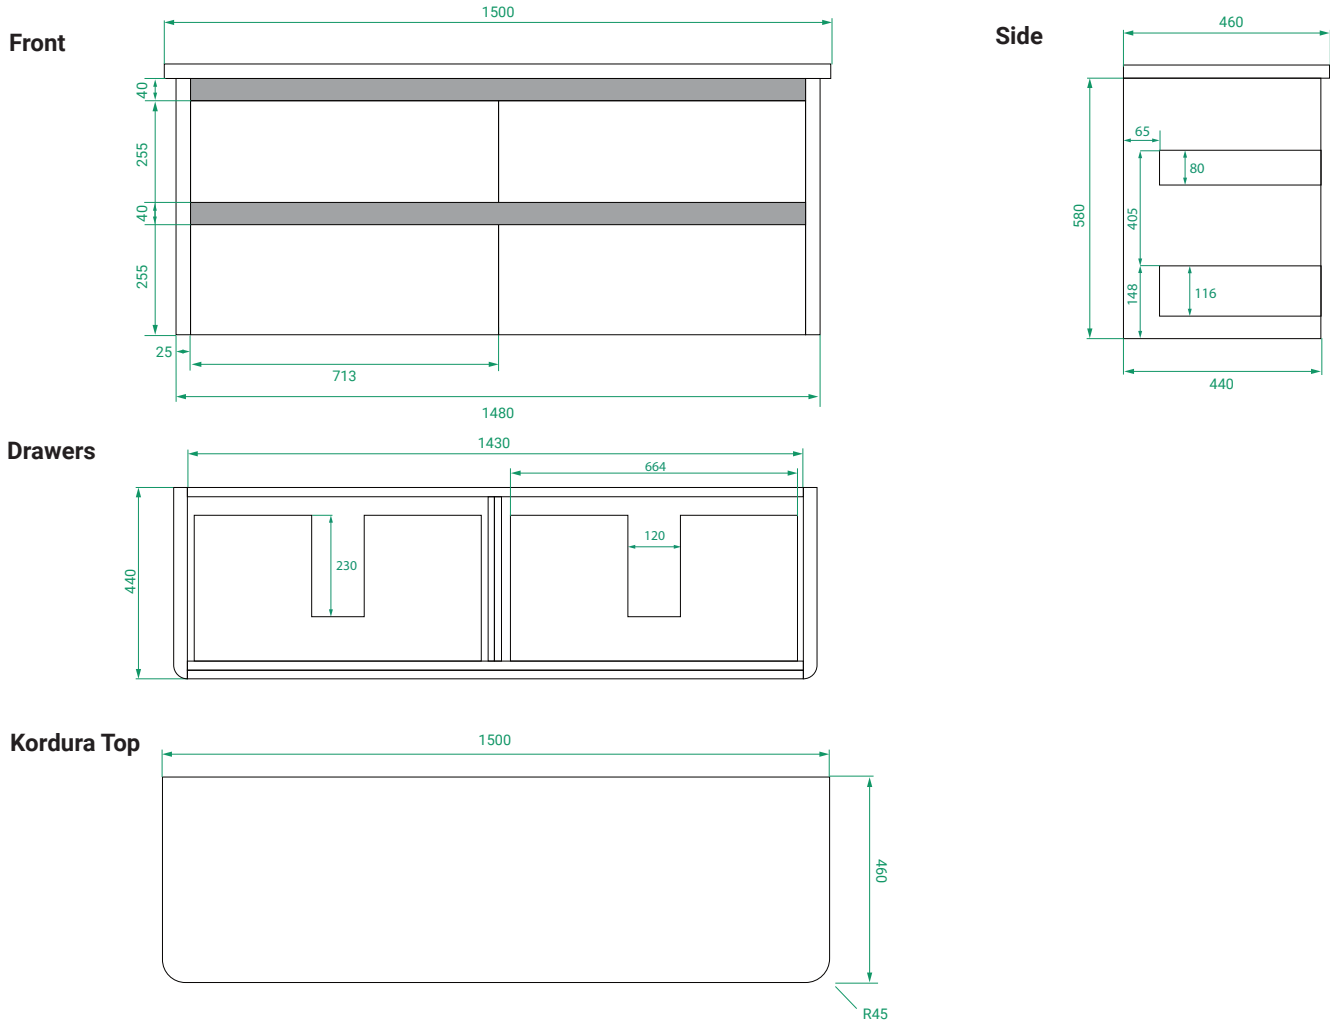

DESCRIPTION

Ovo 1500, 4 Drawers, Kordura Top & Single Offset or Double Basin

PRODUCT CODE

OVO150D4WHSS / OVO150D4WHSST / OVO150D4WHSSCC

Dimensions	W 1500 x H 610 x D 460 (mm)
Finishes	Matte White, Matte Custom Paint or Timber Veneer
Kordura	White or Colour* Kordura Top (H 25).
Basin	See website for compatible basin options.
Handle	Handleless 45° design.
Origin	New Zealand made cabinetry.
Features	<ul style="list-style-type: none"> • Soft rounded corners. • 4 Drawers with soft-close and handleless design. • Kordura top & single offset or double basin. • Timber Veneer finishes are 100% natural, with variations in grain and colour. All come stained and sealed with a protective UV finish.

TECHNICAL DRAWINGS

NOTES

*Additional Cost. Kordura top (H 25mm). Accessories not included. Drawing indicates the technical measurement only and is not a reflection of how the product will look. Sizes are nominal only. All drawings in millimeters. Drawings not to scale. April 2024.