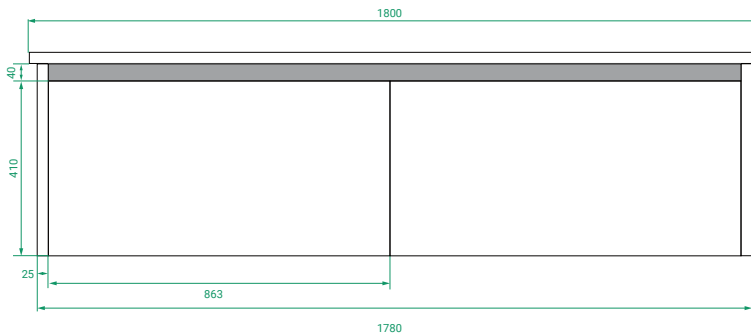

TECHNICAL DRAWINGS

Front