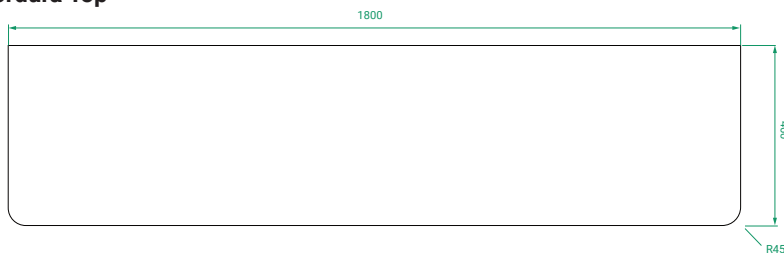

Kordura Top

NOTES

*Additional Cost. Kordura top (H 25mm). Accessories not included. Drawing indicates the technical measurement only and is not a reflection of how the product will look. Sizes are nominal only. All drawings in millimeters. Drawings not to scale. April 2024.