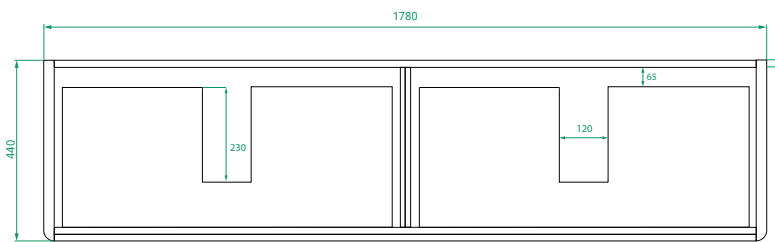

DESCRIPTION

Ovo 1800, 2 Drawers (Side By Side), Kordura Top & Single Offset or Double Basin

PRODUCT CODE

OVO1802DWHDBSS / OVO1802DWHDBSSCC

Dimensions	W 1800 x H 470 x D 460 (mm)
Finishes	Matte White, Matte Custom Paint or Timber Veneer
Kordura	White or Colour* Kordura Top (H 25)
Basin	See website for compatible basin options.
Handle	Handleless 45° design.
Origin	New Zealand made cabinetry.
Features	• Soft rounded corners. • 2 Drawers with soft-close and handleless design. • White or Colour* Kordura top with basin. • Timber Veneer finishes are 100% natural, with variations in grain and colour. All come stained and sealed with a protective UV finish.

TECHNICAL DRAWINGS

Front

Side

Top Down

Kordura Top

NOTES

*Additional Cost. Kordura top (H 25mm). Accessories not included. Drawing indicates the technical measurement only and is not a reflection of how the product will look. Sizes are nominal only. All drawings in millimeters. Drawings not to scale. April 2024.