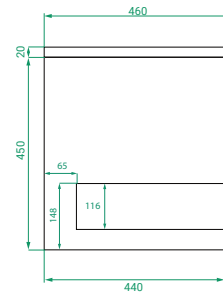

DESCRIPTION

Ovo 1800, 2 Drawers (Side By Side), Kordura Top & Single Offset or Double Basin

PRODUCT CODE

OVO1802DWHDBSS / OVO1802DWHDBSSCC

Dimensions	W 1800 x H 470 x D 460 (mm)
Finishes	Matte White, Matte Custom Paint or Timber Veneer
Kordura	White or Colour* Kordura Top (H 25)
Basin	See website for compatible basin options.
Handle	Handleless 45° design.
Origin	New Zealand made cabinetry.
Features	• Soft rounded corners. • 2 Drawers with soft-close and handleless design. • White or Colour* Kordura top with basin. • Timber Veneer finishes are 100% natural, with variations in grain and colour. All come stained and sealed with a protective UV finish.

TECHNICAL DRAWINGS

Front

Side

Top Down

Kordura Top

NOTES

*Additional Cost. Kordura top (H 25mm). Accessories not included. Drawing indicates the technical measurement only and is not a reflection of how the product will look. Sizes are nominal only. All drawings in millimeters. Drawings not to scale. April 2024.