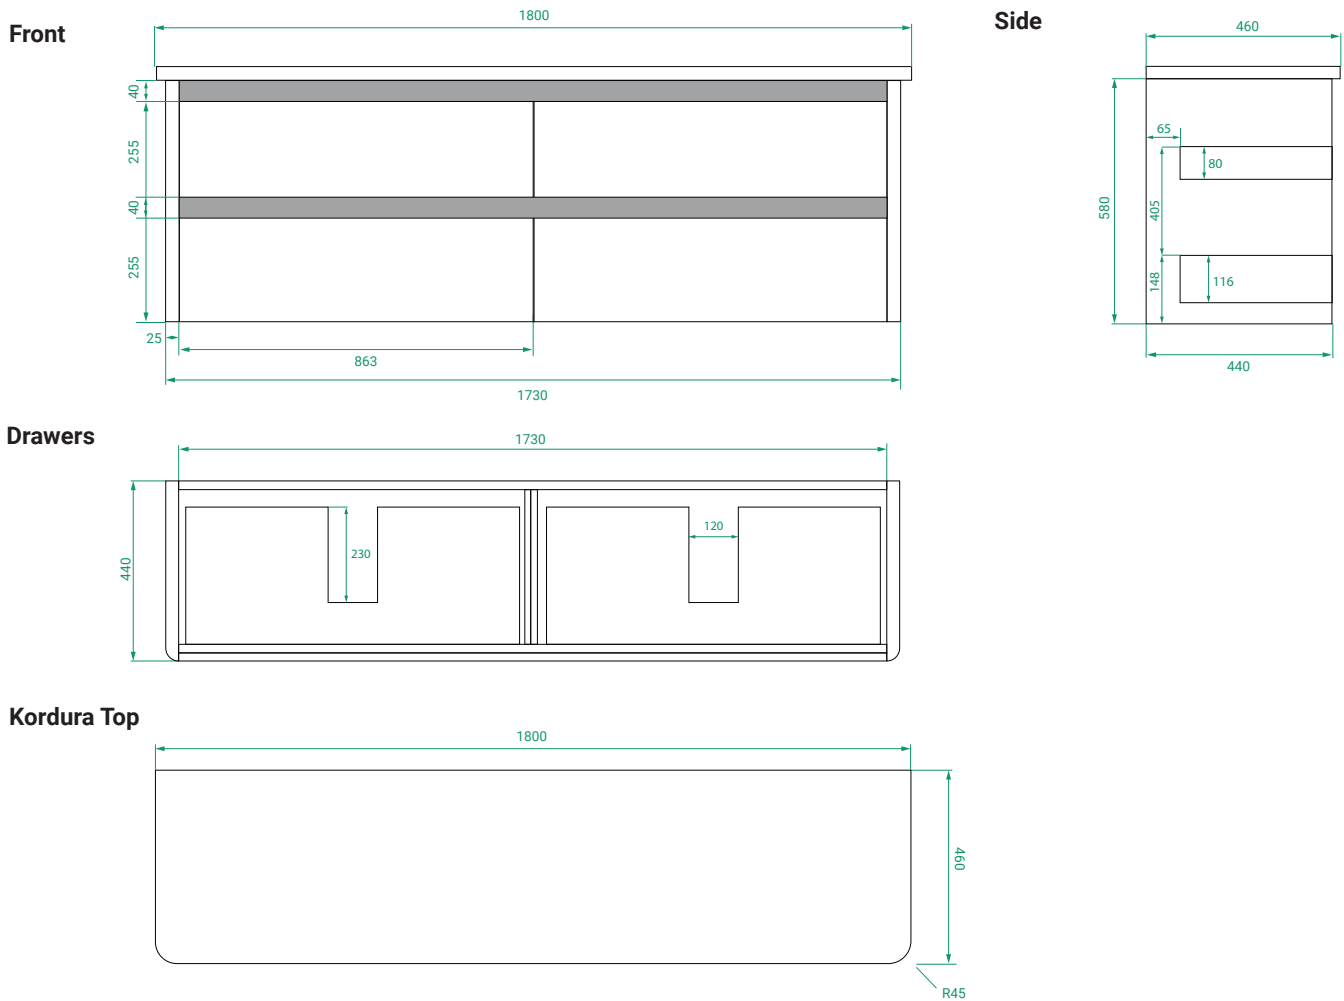

DESCRIPTION

Ovo 1800, 4 Drawers, Kordura Top & Single Offset or Double Basin

PRODUCT CODE

OVO180D4WHSS / OVO180D4WHSSCC

Dimensions W 1800 x H 610 x D 460 (mm)

Finishes Matte White or Matte Custom Colour Paint.

Kordura White Kordura Top (H 20).

Basin See website for compatible basin options.

Handle Handleless 45° design.

Origin New Zealand made cabinetry.

Features

- Soft rounded corners.
- 4 Drawers with soft-close and handleless design.
- White Kordura top & single offset or double basin.
- The paint used on our products is polyurethane or UV based.

TECHNICAL DRAWINGS

NOTES

*Additional Cost. Kordura top (H 20mm). Accessories not included. Drawing indicates the technical measurement only and is not a reflection of how the product will look. Sizes are nominal only. All drawings in millimeters. Drawings not to scale. April 2024.