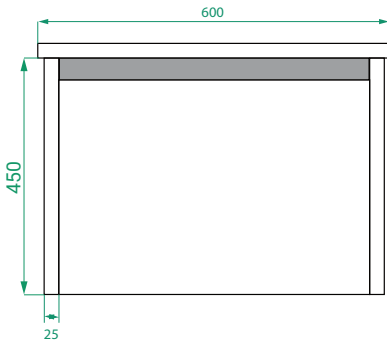

DESCRIPTION

Ovo 600, 1 Drawer Wall-Hung Vanity with Urban Ceramic Basin

PRODUCT CODE

OVO60DWH / OVO60DWHT / OVO60DWHCC

Dimensions	W 600 x H 480 x D 460 (mm)
Finishes	Matte White, Matte Custom Paint or Timber Veneer.
Basin	Urban ceramic top (H 30) with intergrated basin
Handle	Handleless 45° design.
Origin	New Zealand made cabinetry.
Features	<ul style="list-style-type: none"> • Soft rounded corners. • 1 Drawer with soft-close and handleless design. • Our paint is polyurethane or UV based. • Timber Veneer finishes are 100% natural, with variations in grain and colour. All come stained and sealed with a protective UV finish. • Sustainably made in New Zealand.

TECHNICAL DRAWINGS

Front

Side

Drawers

Urban Ceramic Top

NOTES

Accessories not included. Drawing indicates the technical measurement only and is not a reflection of how the product will look. Sizes are nominal only. All drawings in millimeters. Drawings not to scale. April 2024.