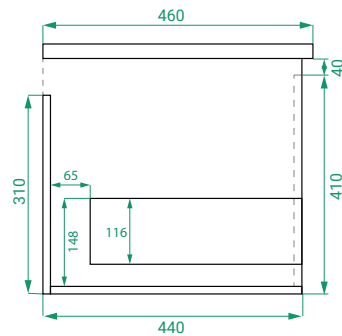

DESCRIPTION

Ovo 600, 1 Drawer Wall-Hung Vanity with Urban Ceramic Basin

PRODUCT CODE

OVO60DWH / OVO60DWHT / OVO60DWHCC

Dimensions	W 600 x H 480 x D 460 (mm)
Finishes	Matte White, Matte Custom Paint or Timber Veneer.
Basin	Urban ceramic top (H 30) with intergrated basin
Handle	Handleless 45° design.
Origin	New Zealand made cabinetry.
Features	<ul style="list-style-type: none"> • Soft rounded corners. • 1 Drawer with soft-close and handleless design. • Our paint is polyurethane or UV based. • Timber Veneer finishes are 100% natural, with variations in grain and colour. All come stained and sealed with a protective UV finish. • Sustainably made in New Zealand.

TECHNICAL DRAWINGS

Front

Side

Drawers

Urban Ceramic Top

NOTES

Accessories not included. Drawing indicates the technical measurement only and is not a reflection of how the product will look. Sizes are nominal only. All drawings in millimeters. Drawings not to scale. April 2024.