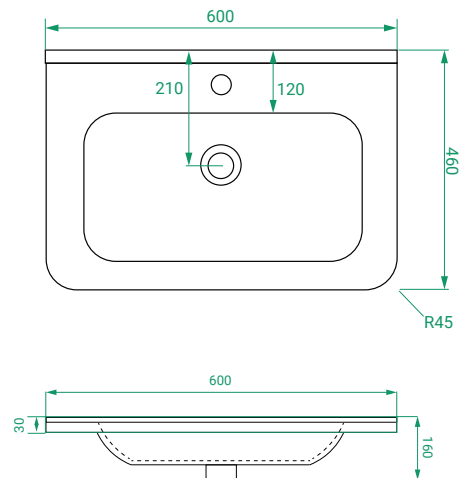

DESCRIPTION

Ovo 600, 1 Drawer Wall-Hung Vanity with Urban Ceramic Basin

PRODUCT CODE

OVO60DWH / OVO60DWHT / OVO60DWHCC

Dimensions	W 600 x H 480 x D 460 (mm)
Finishes	Matte White, Matte Custom Paint or Timber Veneer.
Basin	Urban ceramic top (H 30) with intergrated basin
Handle	Handleless 45° design.
Origin	New Zealand made cabinetry.
Features	<ul style="list-style-type: none"> • Soft rounded corners. • 1 Drawer with soft-close and handleless design. • Our paint is polyurethane or UV based. • Timber Veneer finishes are 100% natural, with variations in grain and colour. All come stained and sealed with a protective UV finish. • Sustainably made in New Zealand.

TECHNICAL DRAWINGS

Front

Side

Drawers

Urban Ceramic Top

NOTES

Accessories not included. Drawing indicates the technical measurement only and is not a reflection of how the product will look. Sizes are nominal only. All drawings in millimeters. Drawings not to scale. April 2024.