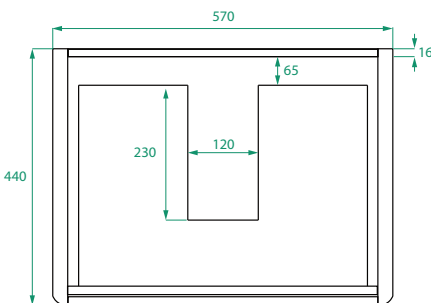

DESCRIPTION

Ovo 600, 1 Drawer Wall-Hung Vanity with Urban Ceramic Basin

PRODUCT CODE

OVO60DWH / OVO60DWHT / OVO60DWHCC

Dimensions	W 600 x H 480 x D 460 (mm)
Finishes	Matte White, Matte Custom Paint or Timber Veneer.
Basin	Urban ceramic top (H 30) with intergrated basin
Handle	Handleless 45° design.
Origin	New Zealand made cabinetry.
Features	<ul style="list-style-type: none"> • Soft rounded corners. • 1 Drawer with soft-close and handleless design. • Our paint is polyurethane or UV based. • Timber Veneer finishes are 100% natural, with variations in grain and colour. All come stained and sealed with a protective UV finish. • Sustainably made in New Zealand.

TECHNICAL DRAWINGS

Front

Side

Drawers

Urban Ceramic Top

NOTES

Accessories not included. Drawing indicates the technical measurement only and is not a reflection of how the product will look. Sizes are nominal only. All drawings in millimeters. Drawings not to scale. April 2024.