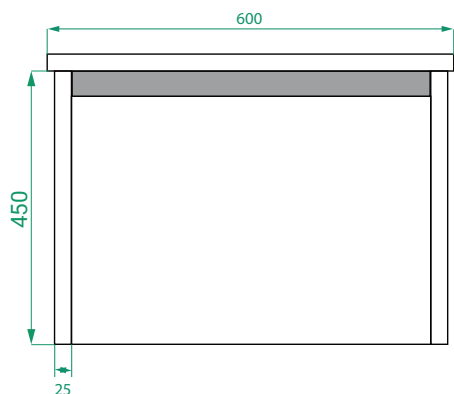

DESCRIPTION

Ovo 600, 1 Drawer Wall-Hung Vanity with Kordura Top & Basin

PRODUCT CODE

OVO60DWHSS / OVO60DWHSSST / OVO60DWHSSCC

Dimensions	W 600 x H 470 x D 460 (mm)
Finishes	Matte White, Matte Custom Paint or Timber Veneer.
Kordura	White or Colour* Kordura Top (H 25)
Basin	See website for compatible basin options.
Handle	Handleless 45° design.
Origin	New Zealand made cabinetry.
Features	<ul style="list-style-type: none"> • Soft rounded corners. • 1 Drawer with soft-close and handleless design. • White or Colour* Kordura top with basin. • Timber Veneer finishes are 100% natural, with variations in grain and colour. All come stained and sealed with a protective UV finish.

TECHNICAL DRAWINGS

Front

Side

Drawers

Kordura

NOTES

Kordura top (H 25mm). Accessories not included. Drawing indicates the technical measurement only and is not a reflection of how the product will look. Sizes are nominal only. All drawings in millimeters. Drawings not to scale. April 2024.