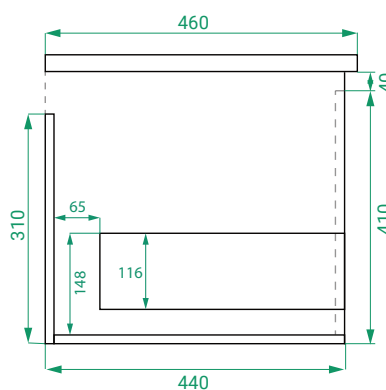

DESCRIPTION

Ovo 600, 1 Drawer Wall-Hung Vanity with Kordura Top & Basin

PRODUCT CODE

OVO60DWHSS / OVO60DWHSSST / OVO60DWHSSCC

Dimensions	W 600 x H 470 x D 460 (mm)
Finishes	Matte White, Matte Custom Paint or Timber Veneer.
Kordura	White or Colour* Kordura Top (H 25)
Basin	See website for compatible basin options.
Handle	Handleless 45° design.
Origin	New Zealand made cabinetry.
Features	<ul style="list-style-type: none"> • Soft rounded corners. • 1 Drawer with soft-close and handleless design. • White or Colour* Kordura top with basin. • Timber Veneer finishes are 100% natural, with variations in grain and colour. All come stained and sealed with a protective UV finish.

TECHNICAL DRAWINGS

Front

Side

Drawers

Kordura

NOTES

Kordura top (H 25mm). Accessories not included. Drawing indicates the technical measurement only and is not a reflection of how the product will look. Sizes are nominal only. All drawings in millimeters. Drawings not to scale. April 2024.