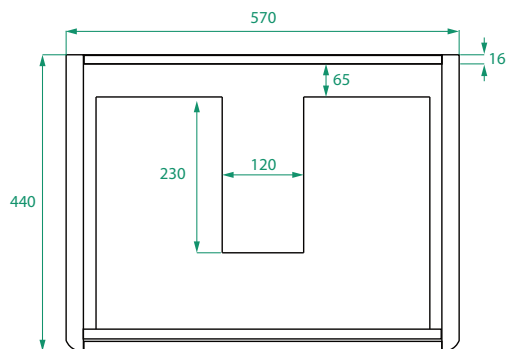

DESCRIPTION

Ovo 600, 1 Drawer Wall-Hung Vanity with Kordura Top & Basin

PRODUCT CODE

OVO60DWHSS / OVO60DWHSSST / OVO60DWHSSCC

Dimensions	W 600 x H 470 x D 460 (mm)
Finishes	Matte White, Matte Custom Paint or Timber Veneer.
Kordura	White or Colour* Kordura Top (H 25)
Basin	See website for compatible basin options.
Handle	Handleless 45° design.
Origin	New Zealand made cabinetry.
Features	<ul style="list-style-type: none"> • Soft rounded corners. • 1 Drawer with soft-close and handleless design. • White or Colour* Kordura top with basin. • Timber Veneer finishes are 100% natural, with variations in grain and colour. All come stained and sealed with a protective UV finish.

TECHNICAL DRAWINGS

Front

Side

Drawers

Kordura

NOTES

Kordura top (H 25mm). Accessories not included. Drawing indicates the technical measurement only and is not a reflection of how the product will look. Sizes are nominal only. All drawings in millimeters. Drawings not to scale. April 2024.