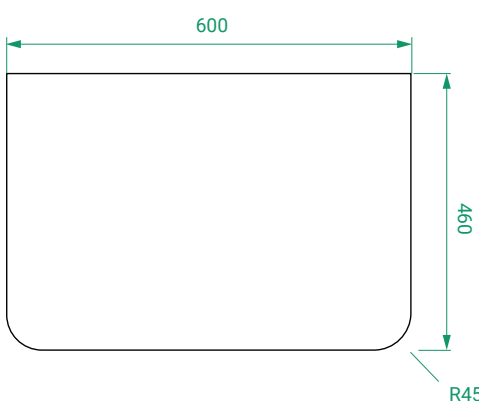

DESCRIPTION

Ovo 600, 1 Drawer Wall-Hung Vanity with Kordura Top & Basin

PRODUCT CODE

OVO60DWHSS / OVO60DWHSSST / OVO60DWHSSCC

Dimensions	W 600 x H 470 x D 460 (mm)
Finishes	Matte White, Matte Custom Paint or Timber Veneer.
Kordura	White or Colour* Kordura Top (H 25)
Basin	See website for compatible basin options.
Handle	Handleless 45° design.
Origin	New Zealand made cabinetry.
Features	<ul style="list-style-type: none"> • Soft rounded corners. • 1 Drawer with soft-close and handleless design. • White or Colour* Kordura top with basin. • Timber Veneer finishes are 100% natural, with variations in grain and colour. All come stained and sealed with a protective UV finish.

TECHNICAL DRAWINGS

Front

Side

Drawers

Kordura

NOTES

Kordura top (H 25mm). Accessories not included. Drawing indicates the technical measurement only and is not a reflection of how the product will look. Sizes are nominal only. All drawings in millimeters. Drawings not to scale. April 2024.