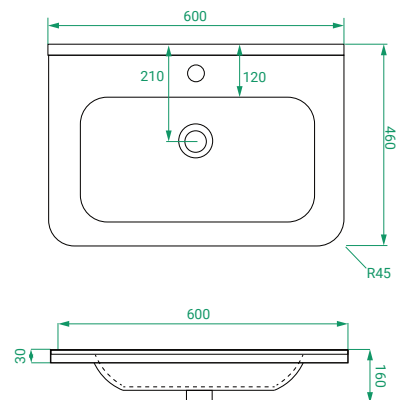

DESCRIPTION

Ovo 600, 2 Drawers Floorstanding Vanity with Urban Ceramic Top

PRODUCT CODE

OVO60D2FL / OVO60D2FLCC

Dimensions	W 600 x H 900 x D 460 (mm)
Finishes	Matte White or Matte Custom Colour Paint.
Basin	Urban Ceramic top (H 30) with integrated basin
Handle	Handleless 45° design.
Origin	New Zealand made cabinetry.
Features	<ul style="list-style-type: none"> • Soft rounded corners. • 2 Drawers with soft-close and handleless design. • Ceramic top with intergrated basin • The paint used on our products is polyurethane or UV based.

TECHNICAL DRAWINGS

Front

Side

Drawers

Ceramic Top

NOTES

Accessories not included. Drawing indicates the technical measurement only and is not a reflection of how the product will look. Sizes are nominal only. All drawings in millimeters. Drawings not to scale. Sept 2024.