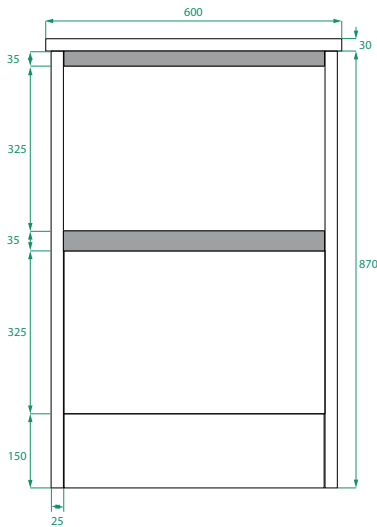

DESCRIPTION

Ovo 600, 2 Drawers Floorstanding Vanity with Urban Ceramic Top

PRODUCT CODE

OVO60D2FL / OVO60D2FLCC

Dimensions	W 600 x H 900 x D 460 (mm)
Finishes	Matte White or Matte Custom Colour Paint.
Basin	Urban Ceramic top (H 30) with integrated basin
Handle	Handleless 45° design.
Origin	New Zealand made cabinetry.
Features	<ul style="list-style-type: none"> • Soft rounded corners. • 2 Drawers with soft-close and handleless design. • Ceramic top with intergrated basin • The paint used on our products is polyurethane or UV based.

TECHNICAL DRAWINGS

Front

Side

Drawers

Ceramic Top

NOTES

Accessories not included. Drawing indicates the technical measurement only and is not a reflection of how the product will look. Sizes are nominal only. All drawings in millimeters. Drawings not to scale. Sept 2024.