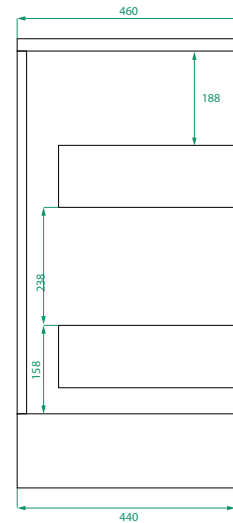

DESCRIPTION

Ovo 600, 2 Drawers Floorstanding Vanity with Urban Ceramic Top

PRODUCT CODE

OVO60D2FL / OVO60D2FLCC

Dimensions	W 600 x H 900 x D 460 (mm)
Finishes	Matte White or Matte Custom Colour Paint.
Basin	Urban Ceramic top (H 30) with integrated basin
Handle	Handleless 45° design.
Origin	New Zealand made cabinetry.
Features	<ul style="list-style-type: none"> • Soft rounded corners. • 2 Drawers with soft-close and handleless design. • Ceramic top with intergrated basin • The paint used on our products is polyurethane or UV based.

TECHNICAL DRAWINGS

Front

Side

Drawers

Ceramic Top

NOTES

Accessories not included. Drawing indicates the technical measurement only and is not a reflection of how the product will look. Sizes are nominal only. All drawings in millimeters. Drawings not to scale. Sept 2024.