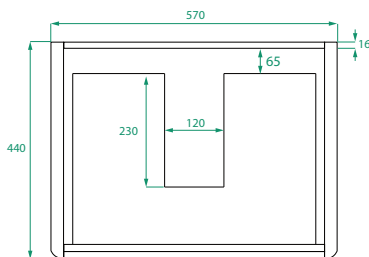

DESCRIPTION

Ovo 600, 2 Drawers Floorstanding Vanity with Urban Ceramic Top

PRODUCT CODE

OVO60D2FL / OVO60D2FLCC

Dimensions	W 600 x H 900 x D 460 (mm)
Finishes	Matte White or Matte Custom Colour Paint.
Basin	Urban Ceramic top (H 30) with integrated basin
Handle	Handleless 45° design.
Origin	New Zealand made cabinetry.
Features	<ul style="list-style-type: none"> • Soft rounded corners. • 2 Drawers with soft-close and handleless design. • Ceramic top with intergrated basin • The paint used on our products is polyurethane or UV based.

TECHNICAL DRAWINGS

Front

Side

Drawers

Ceramic Top

NOTES

Accessories not included. Drawing indicates the technical measurement only and is not a reflection of how the product will look. Sizes are nominal only. All drawings in millimeters. Drawings not to scale. Sept 2024.