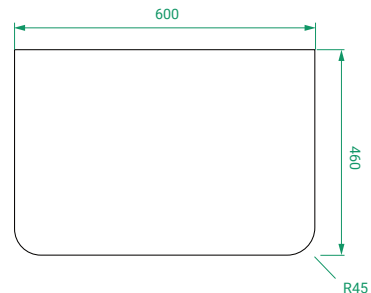

## PRODUCT CODE

OVO60D2FLSS / OVO60D2FLSSCC

<b>Dimensions</b>	W 600 x H 890 x D 460 (mm)
<b>Finishes</b>	Matte White or Matte Custom Colour Paint.
<b>Kordura</b>	White Kordura Top (H 20).
<b>Basin</b>	See website for compatible basins.
<b>Handle</b>	Handleless 45° design.
<b>Origin</b>	New Zealand made cabinetry.
<b>Features</b>	<ul style="list-style-type: none"> <li>• Soft rounded corners &amp; floor-standing.</li> <li>• 2 Drawers with soft-close and handleless design.</li> <li>• White Kordura top with your choice of basin.</li> <li>• The paint used on our products is polyurethane or UV based.</li> </ul>

## TECHNICAL DRAWINGS

Front

Drawers

Side

Kordura Top

## NOTES

Accessories not included. Drawing indicates the technical measurement only and is not a reflection of how the product will look. Sizes are nominal only. All drawings in millimeters. Drawings not to scale. Sept 2024.