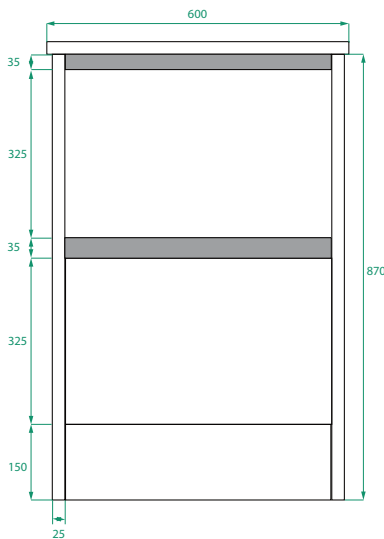

## DESCRIPTION

Ovo 600, 2 Drawers Floor-Standing Vanity with Kordura Top

## PRODUCT CODE

OVO60D2FLSS / OVO60D2FLSSCC

<b>Dimensions</b>	W 600 x H 890 x D 460 (mm)
<b>Finishes</b>	Matte White or Matte Custom Colour Paint.
<b>Kordura</b>	White Kordura Top (H 20).
<b>Basin</b>	See website for compatible basins.
<b>Handle</b>	Handleless 45° design.
<b>Origin</b>	New Zealand made cabinetry.
<b>Features</b>	<ul style="list-style-type: none"> <li>• Soft rounded corners &amp; floor-standing.</li> <li>• 2 Drawers with soft-close and handleless design.</li> <li>• White Kordura top with your choice of basin.</li> <li>• The paint used on our products is polyurethane or UV based.</li> </ul>

## TECHNICAL DRAWINGS

Front

Drawers

Side

Kordura Top

## NOTES

Accessories not included. Drawing indicates the technical measurement only and is not a reflection of how the product will look. Sizes are nominal only. All drawings in millimeters. Drawings not to scale. Sept 2024.