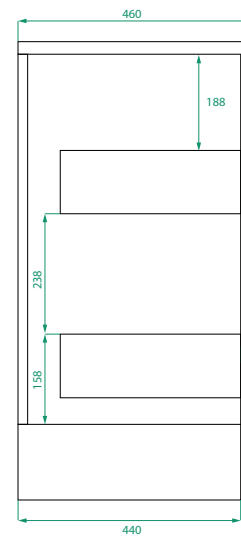

## PRODUCT CODE

OVO60D2FLSS / OVO60D2FLSSCC

<b>Dimensions</b>	W 600 x H 890 x D 460 (mm)
<b>Finishes</b>	Matte White or Matte Custom Colour Paint.
<b>Kordura</b>	White Kordura Top (H 20).
<b>Basin</b>	See website for compatible basins.
<b>Handle</b>	Handleless 45° design.
<b>Origin</b>	New Zealand made cabinetry.
<b>Features</b>	<ul style="list-style-type: none"> <li>• Soft rounded corners &amp; floor-standing.</li> <li>• 2 Drawers with soft-close and handleless design.</li> <li>• White Kordura top with your choice of basin.</li> <li>• The paint used on our products is polyurethane or UV based.</li> </ul>

## TECHNICAL DRAWINGS

Front

Drawers

Side

Kordura Top

## NOTES

Accessories not included. Drawing indicates the technical measurement only and is not a reflection of how the product will look. Sizes are nominal only. All drawings in millimeters. Drawings not to scale. Sept 2024.