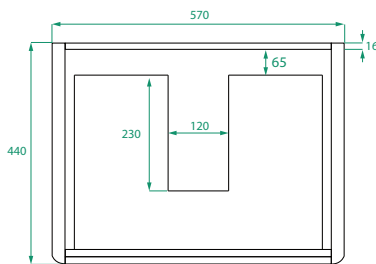

## PRODUCT CODE

OVO60D2FLSS / OVO60D2FLSSCC

<b>Dimensions</b>	W 600 x H 890 x D 460 (mm)
<b>Finishes</b>	Matte White or Matte Custom Colour Paint.
<b>Kordura</b>	White Kordura Top (H 20).
<b>Basin</b>	See website for compatible basins.
<b>Handle</b>	Handleless 45° design.
<b>Origin</b>	New Zealand made cabinetry.
<b>Features</b>	<ul style="list-style-type: none"> <li>• Soft rounded corners &amp; floor-standing.</li> <li>• 2 Drawers with soft-close and handleless design.</li> <li>• White Kordura top with your choice of basin.</li> <li>• The paint used on our products is polyurethane or UV based.</li> </ul>

## TECHNICAL DRAWINGS

Front

Drawers

Side

Kordura Top

## NOTES

Accessories not included. Drawing indicates the technical measurement only and is not a reflection of how the product will look. Sizes are nominal only. All drawings in millimeters. Drawings not to scale. Sept 2024.