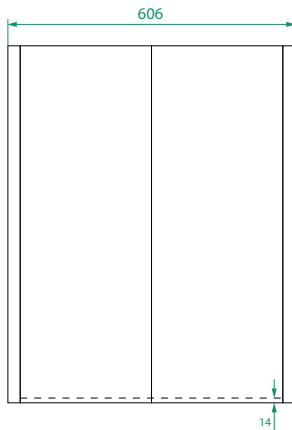

DESCRIPTION

Ovo 600 Mirror Cabinet, 2 Doors, 3 Shelves, Wall-Hung

PRODUCT CODE

OVOM60 / OVOM60CC

Dimensions W 606 x H 750 x D 127 (mm)

Finishes Matte White or Matte Custom Colour Paint.

Handle Handleless design.

Origin New Zealand made cabinetry.

Features

- Soft rounded corners.
- 2 Doors, 3 shelves (2 adjustable) with soft-close.
- The paint used on our products is polyurethane or UV based.
- Optional: Under cabinet, extruded LED lighting 4100K in cool white (EXLED845)*.
- Can be recessed into a wall by a qualified tradesperson.

TECHNICAL DRAWINGS

Front

Top Down

Inside

NOTES

*Additional Cost. Drawing indicates the technical measurement only and is not a reflection of how the product will look. Sizes are nominal only. All drawings in millimeters. Drawings not to scale. April 2024.