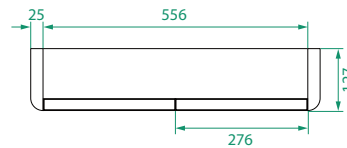

DESCRIPTION

Ovo 600 Mirror Cabinet, 2 Doors, 3 Shelves, Wall-Hung

PRODUCT CODE

OVOM60 / OVOM60CC

Dimensions W 606 x H 750 x D 127 (mm)

Finishes Matte White or Matte Custom Colour Paint.

Handle Handleless design.

Origin New Zealand made cabinetry.

Features

- Soft rounded corners.
- 2 Doors, 3 shelves (2 adjustable) with soft-close.
- The paint used on our products is polyurethane or UV based.
- Optional: Under cabinet, extruded LED lighting 4100K in cool white (EXLED845)*.
- Can be recessed into a wall by a qualified tradesperson.

TECHNICAL DRAWINGS

Front

Top Down

Inside

NOTES

*Additional Cost. Drawing indicates the technical measurement only and is not a reflection of how the product will look. Sizes are nominal only. All drawings in millimeters. Drawings not to scale. April 2024.