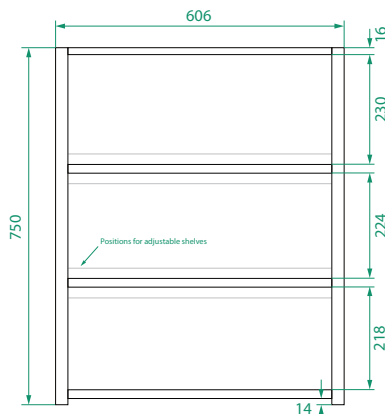

DESCRIPTION

Ovo 600 Mirror Cabinet, 2 Doors, 3 Shelves, Wall-Hung

PRODUCT CODE

OVOM60 / OVOM60CC

Dimensions W 606 x H 750 x D 127 (mm)

Finishes Matte White or Matte Custom Colour Paint.

Handle Handleless design.

Origin New Zealand made cabinetry.

Features

- Soft rounded corners.
- 2 Doors, 3 shelves (2 adjustable) with soft-close.
- The paint used on our products is polyurethane or UV based.
- Optional: Under cabinet, extruded LED lighting 4100K in cool white (EXLED845)*.
- Can be recessed into a wall by a qualified tradesperson.

TECHNICAL DRAWINGS

Front

Top Down

Inside

NOTES

*Additional Cost. Drawing indicates the technical measurement only and is not a reflection of how the product will look. Sizes are nominal only. All drawings in millimeters. Drawings not to scale. April 2024.