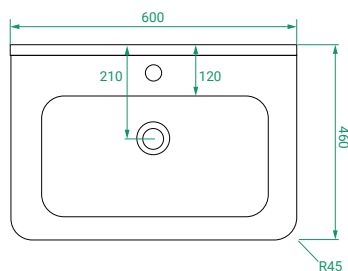

OVO WASHSTAND /

vcbc

DESCRIPTION

Ovo 600, 1 Drawer Washstand Vanity with Ceramic Top

PRODUCT CODE

OVO60DWA / OVO60DWACC

Dimensions	W 600	x H 900	x D 460	(mm)
Finishes	Matte White or Matte Custom Colour Paint.			
Top	Ceramic Top with Integrated Basin			
Handle	Handleless 45° design.			
Origin	New Zealand made cabinetry.			
Features	<ul style="list-style-type: none">• Soft rounded corners & washstand.• 1 Drawers with soft-close and handleless design.• Ceramic top with integrated basin.• The paint used on our products is polyurethane or UV based.			

TECHNICAL DRAWINGS

Front

Side

Ceramic (Top)

Ceramic (Front)

NOTES

Accessories not included. Drawing indicates the technical measurement only and is not a reflection of how the product will look. Sizes are nominal only. All drawings in millimeters. Drawings not to scale. July 2024.