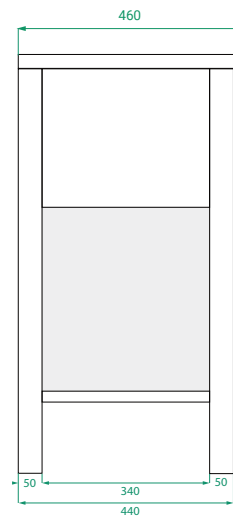

OVO WASHSTAND /

vcbc

DESCRIPTION

Ovo 600, 1 Drawer Washstand Vanity with Ceramic Top

PRODUCT CODE

OVO60DWA / OVO60DWACC

Dimensions	W 600	x H 900	x D 460	(mm)
Finishes	Matte White or Matte Custom Colour Paint.			
Top	Ceramic Top with Integrated Basin			
Handle	Handleless 45° design.			
Origin	New Zealand made cabinetry.			
Features	<ul style="list-style-type: none">• Soft rounded corners & washstand.• 1 Drawers with soft-close and handleless design.• Ceramic top with integrated basin.• The paint used on our products is polyurethane or UV based.			

TECHNICAL DRAWINGS

Front

Side

Ceramic (Top)

Ceramic (Front)

NOTES

Accessories not included. Drawing indicates the technical measurement only and is not a reflection of how the product will look. Sizes are nominal only. All drawings in millimeters. Drawings not to scale. July 2024.