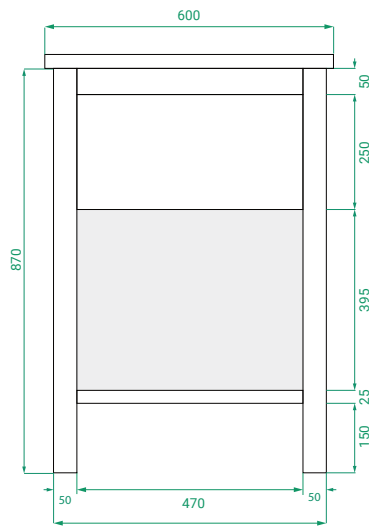

OVO WASHSTAND /

vcbc

DESCRIPTION

Ovo 600, 1 Drawer Washstand Vanity with Ceramic Top

PRODUCT CODE

OVO60DWA / OVO60DWACC

Dimensions	W 600	x H 900	x D 460	(mm)
Finishes	Matte White or Matte Custom Colour Paint.			
Top	Ceramic Top with Integrated Basin			
Handle	Handleless 45° design.			
Origin	New Zealand made cabinetry.			
Features	<ul style="list-style-type: none">• Soft rounded corners & washstand.• 1 Drawers with soft-close and handleless design.• Ceramic top with integrated basin.• The paint used on our products is polyurethane or UV based.			

TECHNICAL DRAWINGS

Front

Side

Ceramic (Top)

Ceramic (Front)

NOTES

Accessories not included. Drawing indicates the technical measurement only and is not a reflection of how the product will look. Sizes are nominal only. All drawings in millimeters. Drawings not to scale. July 2024.