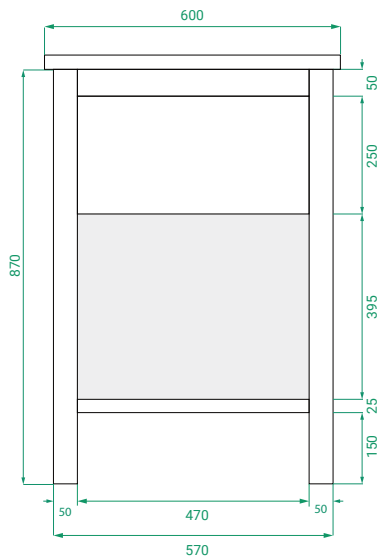

OVO WASHSTAND /

vcbbc

DESCRIPTION

Ovo 600, 1 Drawer Washstand Vanity with Kordura Top

PRODUCT CODE

OVO60DWASS / OVO60DWASSCC

Dimensions	W 600	x H 890	x D 460	(mm)
Finishes	Matte White or Matte Custom Colour Paint.			
Kordura	White Kordura Top (H 20).			
Basin	See website for compatible basins.			
Handle	Handleless 45° design.			
Origin	New Zealand made cabinetry.			
Features	<ul style="list-style-type: none">• Soft rounded corners & washstand.• 1 Drawers with soft-close and handleless design.• White Kordura top with your choice of basin.• The paint used on our products is polyurethane or UV based.			

TECHNICAL DRAWINGS

Front

Side

Kordura Top

NOTES

Accessories not included. Drawing indicates the technical measurement only and is not a reflection of how the product will look. Sizes are nominal only. All drawings in millimeters. Drawings not to scale. July 2024.