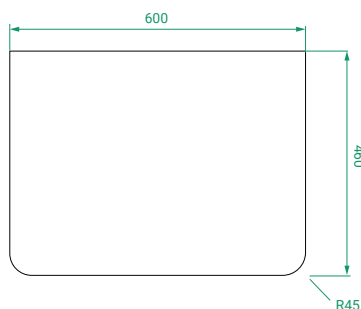

OVO WASHSTAND /

vcbbc

DESCRIPTION

Ovo 600, 1 Drawer Washstand Vanity with Kordura Top

PRODUCT CODE

OVO60DWASS / OVO60DWASSCC

Dimensions	W 600	x H 890	x D 460	(mm)
Finishes	Matte White or Matte Custom Colour Paint.			
Kordura	White Kordura Top (H 20).			
Basin	See website for compatible basins.			
Handle	Handleless 45° design.			
Origin	New Zealand made cabinetry.			
Features	<ul style="list-style-type: none">• Soft rounded corners & washstand.• 1 Drawers with soft-close and handleless design.• White Kordura top with your choice of basin.• The paint used on our products is polyurethane or UV based.			

TECHNICAL DRAWINGS

Front

Side

Kordura Top

NOTES

Accessories not included. Drawing indicates the technical measurement only and is not a reflection of how the product will look. Sizes are nominal only. All drawings in millimeters. Drawings not to scale. July 2024.