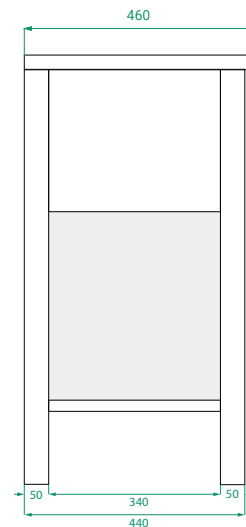

OVO WASHSTAND /

vcbbc

DESCRIPTION

Ovo 600, 1 Drawer Washstand Vanity with Kordura Top

PRODUCT CODE

OVO60DWASS / OVO60DWASSCC

Dimensions	W 600	x H 890	x D 460	(mm)
Finishes	Matte White or Matte Custom Colour Paint.			
Kordura	White Kordura Top (H 20).			
Basin	See website for compatible basins.			
Handle	Handleless 45° design.			
Origin	New Zealand made cabinetry.			
Features	<ul style="list-style-type: none">• Soft rounded corners & washstand.• 1 Drawers with soft-close and handleless design.• White Kordura top with your choice of basin.• The paint used on our products is polyurethane or UV based.			

TECHNICAL DRAWINGS

Front

Side

Kordura Top

NOTES

Accessories not included. Drawing indicates the technical measurement only and is not a reflection of how the product will look. Sizes are nominal only. All drawings in millimeters. Drawings not to scale. July 2024.