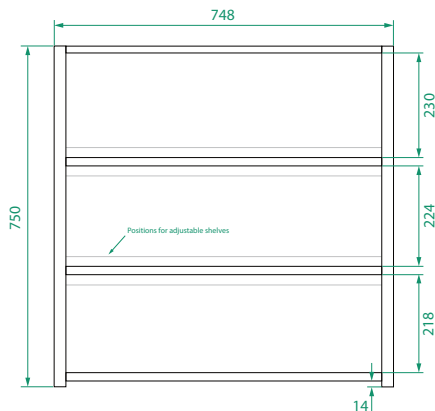

DESCRIPTION

Ovo 750 Mirror Cabinet, 2 Doors, 3 Shelves, Wall-Hung

PRODUCT CODE

OVOM75 / OVOM75CC

Dimensions W 748 x H 750 x D 127 (mm)

Finishes Matte White or Matte Custom Colour Paint.

Handle Handleless design.

TECHNICAL DRAWINGS

Front

Top Down

Inside

NOTES

*Additional Cost. Drawing indicates the technical measurement only and is not a reflection of how the product will look. Sizes are nominal only. All drawings in millimeters. Drawings not to scale. April 2024.