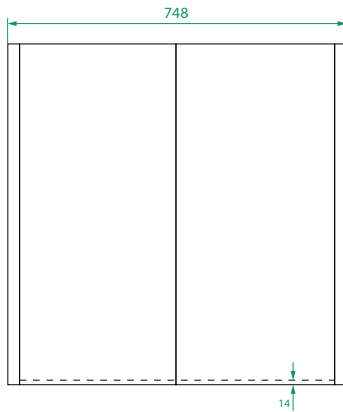

DESCRIPTION

Ovo 750 Mirror Cabinet, 2 Doors, 3 Shelves, Wall-Hung

PRODUCT CODE

OVOM75 / OVOM75CC

Dimensions W 748 x H 750 x D 127 (mm)

Finishes Matte White or Matte Custom Colour Paint.

Handle Handleless design.

Origin New Zealand made cabinetry.

Features

- Soft rounded corners.
- 2 Doors, 3 shelves (2 adjustable) with soft-close.
- The paint used on our products is polyurethane or UV based.
- Optional: Under cabinet, extruded LED lighting 4100K in cool white (EXLED845)*.
- Can be recessed into a wall by a qualified tradesperson.

TECHNICAL DRAWINGS

Front

Top Down

Inside

NOTES

*Additional Cost. Drawing indicates the technical measurement only and is not a reflection of how the product will look. Sizes are nominal only. All drawings in millimeters. Drawings not to scale. April 2024.