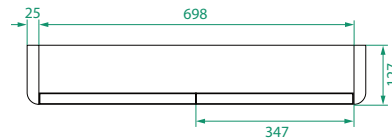

DESCRIPTION

Ovo 750 Mirror Cabinet, 2 Doors, 3 Shelves, Wall-Hung

PRODUCT CODE

OVOM75 / OVOM75CC

Dimensions W 748 x H 750 x D 127 (mm)

Finishes Matte White or Matte Custom Colour Paint.

Handle Handleless design.

Origin New Zealand made cabinetry.

Features

- Soft rounded corners.
- 2 Doors, 3 shelves (2 adjustable) with soft-close.
- The paint used on our products is polyurethane or UV based.
- Optional: Under cabinet, extruded LED lighting 4100K in cool white (EXLED845)*.
- Can be recessed into a wall by a qualified tradesperson.

TECHNICAL DRAWINGS

Front

Top Down

Inside

NOTES

*Additional Cost. Drawing indicates the technical measurement only and is not a reflection of how the product will look. Sizes are nominal only. All drawings in millimeters. Drawings not to scale. April 2024.