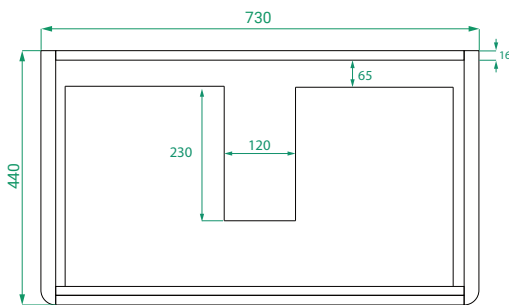

DESCRIPTION

Ovo 800, 1 Drawer Wall-Hung Vanity with Urban Ceramic Basin

PRODUCT CODE

OVO80DWH / OVO80DWHT / OVO80DWHCC

Dimensions	W 800 x H 480 x D 460 (mm)
Finishes	Matte White, Matte Custom Paint or Timber Veneer.
Basin	Urban ceramic top (H 30) with intergrated basin
Handle	Handleless 45° design.
Origin	New Zealand made cabinetry.
Features	<ul style="list-style-type: none"> • Soft rounded corners. • 1 Drawer with soft-close and handleless design. • Our paint is polyurethane or UV based. • Timber Veneer finishes are 100% natural, with variations in grain and colour. All come stained and sealed with a protective UV finish. • Sustainably made in New Zealand.

TECHNICAL DRAWINGS

Front

Side

Drawers

Urban Ceramic Top

NOTES

Accessories not included. Drawing indicates the technical measurement only and is not a reflection of how the product will look. Sizes are nominal only. All drawings in millimeters. Drawings not to scale. April 2024.