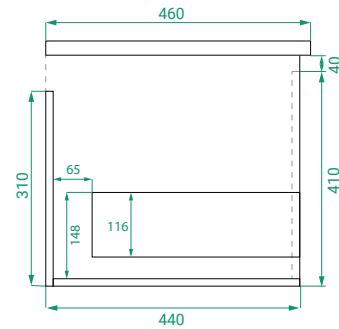

DESCRIPTION

Ovo 800, 1 Drawer Wall-Hung Vanity with Urban Ceramic Basin

PRODUCT CODE

OVO80DWH / OVO80DWHT / OVO80DWHCC

Dimensions	W 800 x H 480 x D 460 (mm)
Finishes	Matte White, Matte Custom Paint or Timber Veneer.
Basin	Urban ceramic top (H 30) with intergrated basin
Handle	Handleless 45° design.
Origin	New Zealand made cabinetry.
Features	<ul style="list-style-type: none"> • Soft rounded corners. • 1 Drawer with soft-close and handleless design. • Our paint is polyurethane or UV based. • Timber Veneer finishes are 100% natural, with variations in grain and colour. All come stained and sealed with a protective UV finish. • Sustainably made in New Zealand.

TECHNICAL DRAWINGS

Front

Side

Drawers

Urban Ceramic Top

NOTES

Accessories not included. Drawing indicates the technical measurement only and is not a reflection of how the product will look. Sizes are nominal only. All drawings in millimeters. Drawings not to scale. April 2024.