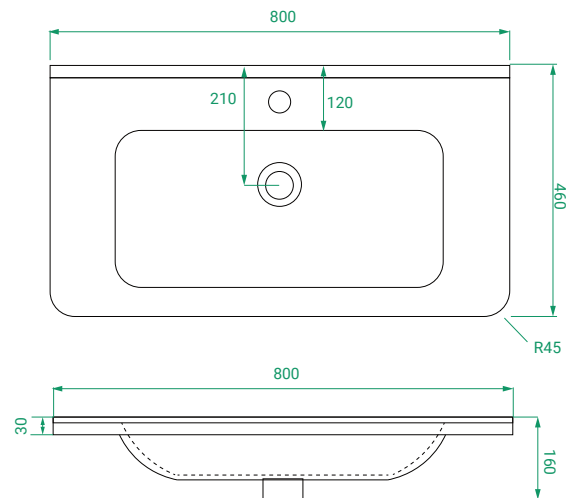

DESCRIPTION

Ovo 800, 1 Drawer Wall-Hung Vanity with Urban Ceramic Basin

PRODUCT CODE

OVO80DWH / OVO80DWHT / OVO80DWHCC

Dimensions	W 800 x H 480 x D 460 (mm)
Finishes	Matte White, Matte Custom Paint or Timber Veneer.
Basin	Urban ceramic top (H 30) with intergrated basin
Handle	Handleless 45° design.
Origin	New Zealand made cabinetry.
Features	<ul style="list-style-type: none"> • Soft rounded corners. • 1 Drawer with soft-close and handleless design. • Our paint is polyurethane or UV based. • Timber Veneer finishes are 100% natural, with variations in grain and colour. All come stained and sealed with a protective UV finish. • Sustainably made in New Zealand.

TECHNICAL DRAWINGS

Front

Side

Drawers

Urban Ceramic Top

NOTES

Accessories not included. Drawing indicates the technical measurement only and is not a reflection of how the product will look. Sizes are nominal only. All drawings in millimeters. Drawings not to scale. April 2024.