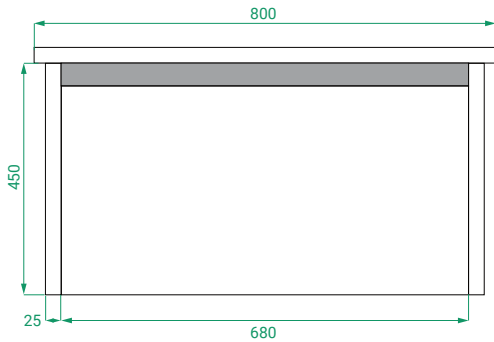

DESCRIPTION

Ovo 800, 1 Drawer Wall-Hung Vanity with Urban Ceramic Basin

PRODUCT CODE

OVO80DWH / OVO80DWHT / OVO80DWHCC

Dimensions	W 800 x H 480 x D 460 (mm)
Finishes	Matte White, Matte Custom Paint or Timber Veneer.
Basin	Urban ceramic top (H 30) with intergrated basin
Handle	Handleless 45° design.
Origin	New Zealand made cabinetry.
Features	<ul style="list-style-type: none"> • Soft rounded corners. • 1 Drawer with soft-close and handleless design. • Our paint is polyurethane or UV based. • Timber Veneer finishes are 100% natural, with variations in grain and colour. All come stained and sealed with a protective UV finish. • Sustainably made in New Zealand.

TECHNICAL DRAWINGS

Front

Side

Drawers

Urban Ceramic Top

NOTES

Accessories not included. Drawing indicates the technical measurement only and is not a reflection of how the product will look. Sizes are nominal only. All drawings in millimeters. Drawings not to scale. April 2024.