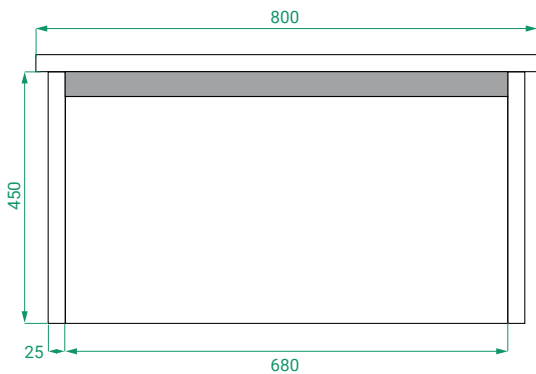

DESCRIPTION

Ovo 800, 1 Drawer Wall-Hung Vanity with Kordura Top & Basin

PRODUCT CODE

OVO80DWHSS / OVO80DWHSSST / OVO80DWHSSCC

- Dimensions** W 800 x H 470 x D 460 (mm)
- Finishes** Matte White, Matte Custom Paint or Timber Veneer.
- Kordura** White or Colour* Kordura Top (H 25)
- Basin** See website for compatible basin options.
- Handle** Handleless 45° design.
- Origin** New Zealand made cabinetry.
- Features**
 - Soft rounded corners.
 - 1 Drawer with soft-close and handleless design.
 - White or Colour* Kordura top with basin.
 - Timber Veneer finishes are 100% natural, with variations in grain and colour. All come stained and sealed with a protective UV finish.

TECHNICAL DRAWINGS

Front

Side

Drawers

Kordura

NOTES

Kordura top (H 25mm). Accessories not included. Drawing indicates the technical measurement only and is not a reflection of how the product will look. Sizes are nominal only. All drawings in millimeters. Drawings not to scale. April 2024.