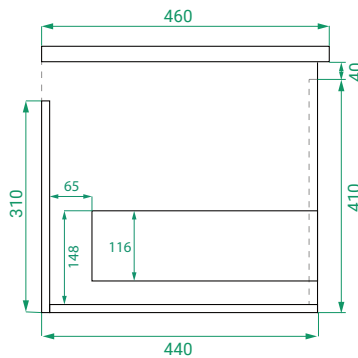

DESCRIPTION

Ovo 800, 1 Drawer Wall-Hung Vanity with Kordura Top & Basin

PRODUCT CODE

OVO80DWHSS / OVO80DWHSSST / OVO80DWHSSCC

- Dimensions** W 800 x H 470 x D 460 (mm)
- Finishes** Matte White, Matte Custom Paint or Timber Veneer.
- Kordura** White or Colour* Kordura Top (H 25)
- Basin** See website for compatible basin options.
- Handle** Handleless 45° design.
- Origin** New Zealand made cabinetry.
- Features**
 - Soft rounded corners.
 - 1 Drawer with soft-close and handleless design.
 - White or Colour* Kordura top with basin.
 - Timber Veneer finishes are 100% natural, with variations in grain and colour. All come stained and sealed with a protective UV finish.

TECHNICAL DRAWINGS

Front

Side

Drawers

Kordura

NOTES

Kordura top (H 25mm). Accessories not included. Drawing indicates the technical measurement only and is not a reflection of how the product will look. Sizes are nominal only. All drawings in millimeters. Drawings not to scale. April 2024.