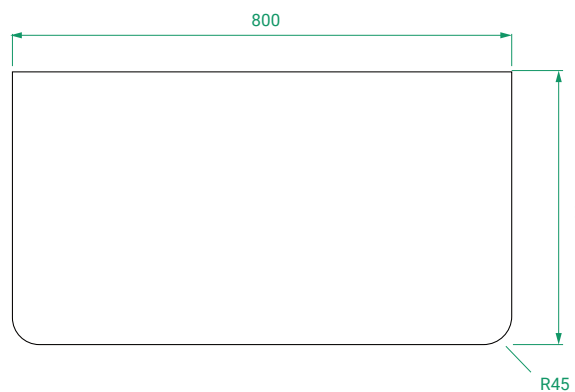

DESCRIPTION

Ovo 800, 1 Drawer Wall-Hung Vanity with Kordura Top & Basin

PRODUCT CODE

OVO80DWHSS / OVO80DWHSSST / OVO80DWHSSCC

- Dimensions** W 800 x H 470 x D 460 (mm)
- Finishes** Matte White, Matte Custom Paint or Timber Veneer.
- Kordura** White or Colour* Kordura Top (H 25)
- Basin** See website for compatible basin options.
- Handle** Handleless 45° design.
- Origin** New Zealand made cabinetry.
- Features**
 - Soft rounded corners.
 - 1 Drawer with soft-close and handleless design.
 - White or Colour* Kordura top with basin.
 - Timber Veneer finishes are 100% natural, with variations in grain and colour. All come stained and sealed with a protective UV finish.

TECHNICAL DRAWINGS

Front

Side

Drawers

Kordura

NOTES

Kordura top (H 25mm). Accessories not included. Drawing indicates the technical measurement only and is not a reflection of how the product will look. Sizes are nominal only. All drawings in millimeters. Drawings not to scale. April 2024.