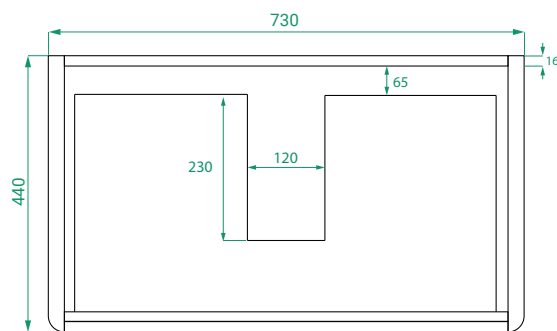

DESCRIPTION

Ovo 800, 1 Drawer Wall-Hung Vanity with Kordura Top & Basin

PRODUCT CODE

OVO80DWHSS / OVO80DWHSSST / OVO80DWHSSCC

- Dimensions** W 800 x H 470 x D 460 (mm)
- Finishes** Matte White, Matte Custom Paint or Timber Veneer.
- Kordura** White or Colour* Kordura Top (H 25)
- Basin** See website for compatible basin options.
- Handle** Handleless 45° design.
- Origin** New Zealand made cabinetry.
- Features**
 - Soft rounded corners.
 - 1 Drawer with soft-close and handleless design.
 - White or Colour* Kordura top with basin.
 - Timber Veneer finishes are 100% natural, with variations in grain and colour. All come stained and sealed with a protective UV finish.

TECHNICAL DRAWINGS

Front

Side

Drawers

Kordura

NOTES

Kordura top (H 25mm). Accessories not included. Drawing indicates the technical measurement only and is not a reflection of how the product will look. Sizes are nominal only. All drawings in millimeters. Drawings not to scale. April 2024.