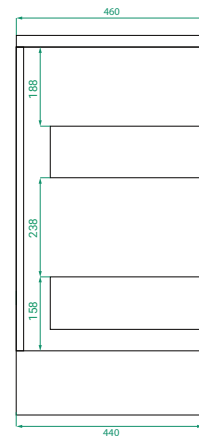

DESCRIPTION

Ovo 800, 2 Drawers Floorstanding Vanity with Urban Ceramic Top

PRODUCT CODE

OV080D2FL / OV080D2FLCC

Dimensions	W 800 x H 900 x D 460 (mm)
Finishes	Matte White or Matte Custom Colour Paint.
Basin	Urban Ceramic top (H 30) with integrated basin
Handle	Handleless 45° design.
Origin	New Zealand made cabinetry.
Features	<ul style="list-style-type: none"> • Soft rounded corners. • 2 Drawers with soft-close and handleless design. • Ceramic top with intergrated basin • The paint used on our products is polyurethane or UV based.

TECHNICAL DRAWINGS

Front

Side

Drawers

Ceramic Top

NOTES

Accessories not included. Drawing indicates the technical measurement only and is not a reflection of how the product will look. Sizes are nominal only. All drawings in millimeters. Drawings not to scale. Sept 2024.