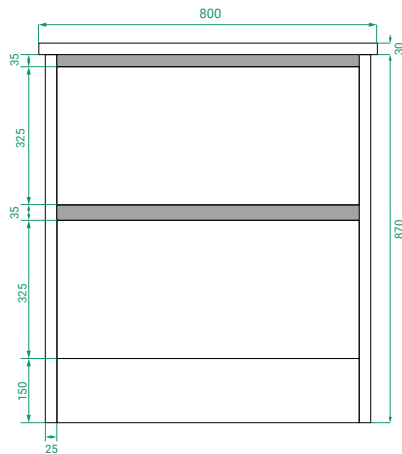

DESCRIPTION

Ovo 800, 2 Drawers Floorstanding Vanity with Urban Ceramic Top

PRODUCT CODE

OV080D2FL / OV080D2FLCC

Dimensions	W 800 x H 900 x D 460 (mm)
Finishes	Matte White or Matte Custom Colour Paint.
Basin	Urban Ceramic top (H 30) with integrated basin
Handle	Handleless 45° design.
Origin	New Zealand made cabinetry.
Features	<ul style="list-style-type: none"> • Soft rounded corners. • 2 Drawers with soft-close and handleless design. • Ceramic top with intergrated basin • The paint used on our products is polyurethane or UV based.

TECHNICAL DRAWINGS

Front

Side

Drawers

Ceramic Top

NOTES

Accessories not included. Drawing indicates the technical measurement only and is not a reflection of how the product will look. Sizes are nominal only. All drawings in millimeters. Drawings not to scale. Sept 2024.