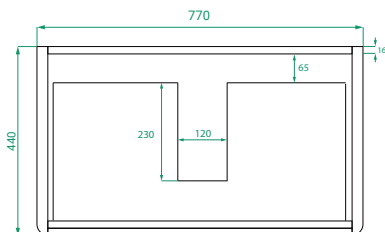

DESCRIPTION

Ovo 800, 2 Drawers Floorstanding Vanity with Urban Ceramic Top

PRODUCT CODE

OV080D2FL / OV080D2FLCC

Dimensions	W 800 x H 900 x D 460 (mm)
Finishes	Matte White or Matte Custom Colour Paint.
Basin	Urban Ceramic top (H 30) with integrated basin
Handle	Handleless 45° design.
Origin	New Zealand made cabinetry.
Features	<ul style="list-style-type: none"> • Soft rounded corners. • 2 Drawers with soft-close and handleless design. • Ceramic top with intergrated basin • The paint used on our products is polyurethane or UV based.

TECHNICAL DRAWINGS

Front

Side

Drawers

Ceramic Top

NOTES

Accessories not included. Drawing indicates the technical measurement only and is not a reflection of how the product will look. Sizes are nominal only. All drawings in millimeters. Drawings not to scale. Sept 2024.