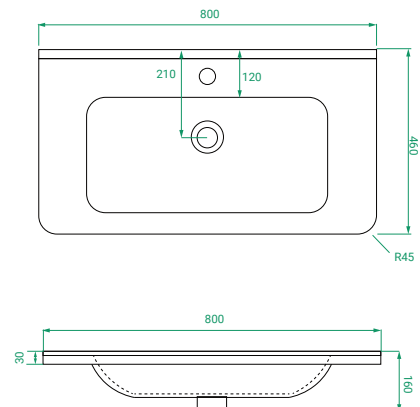

DESCRIPTION

Ovo 800, 2 Drawers Floorstanding Vanity with Urban Ceramic Top

PRODUCT CODE

OV080D2FL / OV080D2FLCC

Dimensions	W 800 x H 900 x D 460 (mm)
Finishes	Matte White or Matte Custom Colour Paint.
Basin	Urban Ceramic top (H 30) with integrated basin
Handle	Handleless 45° design.
Origin	New Zealand made cabinetry.
Features	<ul style="list-style-type: none"> • Soft rounded corners. • 2 Drawers with soft-close and handleless design. • Ceramic top with intergrated basin • The paint used on our products is polyurethane or UV based.

TECHNICAL DRAWINGS

Front

Side

Drawers

Ceramic Top

NOTES

Accessories not included. Drawing indicates the technical measurement only and is not a reflection of how the product will look. Sizes are nominal only. All drawings in millimeters. Drawings not to scale. Sept 2024.