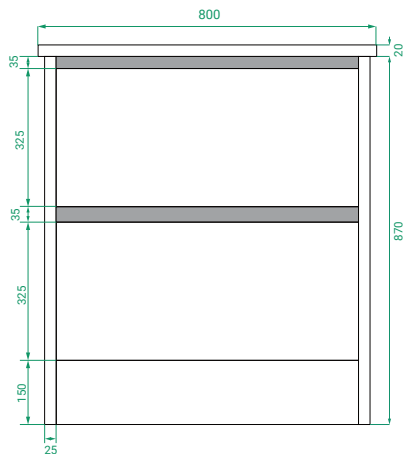

DESCRIPTION

Ovo 800, 2 Drawers Floor-Standing Vanity with Kordura Top

PRODUCT CODE

OVO80D2FL / OVO80D2FLCC

Dimensions	W 800 x H 890 x D 460 (mm)
Finishes	Matte White or Matte Custom Colour Paint.
Kordura	White Kordura Top (H 20).
Basin	See website for compatible basins.
Handle	Handleless 45° design.
Origin	New Zealand made cabinetry.
Features	<ul style="list-style-type: none"> • Soft rounded corners & floor-standing. • 2 Drawers with soft-close and handleless design. • White Kordura top with your choice of basin. • The paint used on our products is polyurethane or UV based.

TECHNICAL DRAWINGS

Front

Side

Drawers

Kordura Top

NOTES

Accessories not included. Drawing indicates the technical measurement only and is not a reflection of how the product will look. Sizes are nominal only. All drawings in millimeters. Drawings not to scale. Sept 2024.