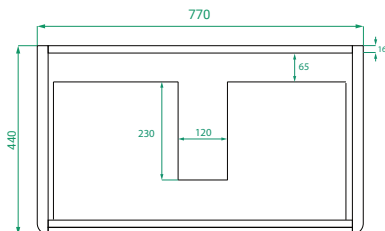

DESCRIPTION

Ovo 800, 2 Drawers Floor-Standing Vanity with Kordura Top

PRODUCT CODE

OVO80D2FL / OVO80D2FLCC

Dimensions	W 800 x H 890 x D 460 (mm)
Finishes	Matte White or Matte Custom Colour Paint.
Kordura	White Kordura Top (H 20).
Basin	See website for compatible basins.
Handle	Handleless 45° design.
Origin	New Zealand made cabinetry.
Features	<ul style="list-style-type: none"> • Soft rounded corners & floor-standing. • 2 Drawers with soft-close and handleless design. • White Kordura top with your choice of basin. • The paint used on our products is polyurethane or UV based.

TECHNICAL DRAWINGS

Front

Side

Drawers

Kordura Top

NOTES

Accessories not included. Drawing indicates the technical measurement only and is not a reflection of how the product will look. Sizes are nominal only. All drawings in millimeters. Drawings not to scale. Sept 2024.