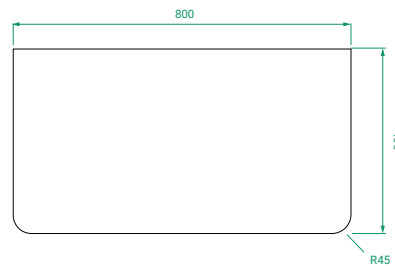

DESCRIPTION

Ovo 800, 2 Drawers Floor-Standing Vanity with Kordura Top

PRODUCT CODE

OVO80D2FL / OVO80D2FLCC

Dimensions	W 800 x H 890 x D 460 (mm)
Finishes	Matte White or Matte Custom Colour Paint.
Kordura	White Kordura Top (H 20).
Basin	See website for compatible basins.
Handle	Handleless 45° design.
Origin	New Zealand made cabinetry.
Features	<ul style="list-style-type: none"> • Soft rounded corners & floor-standing. • 2 Drawers with soft-close and handleless design. • White Kordura top with your choice of basin. • The paint used on our products is polyurethane or UV based.

TECHNICAL DRAWINGS

Front

Side

Drawers

Kordura Top

NOTES

Accessories not included. Drawing indicates the technical measurement only and is not a reflection of how the product will look. Sizes are nominal only. All drawings in millimeters. Drawings not to scale. Sept 2024.