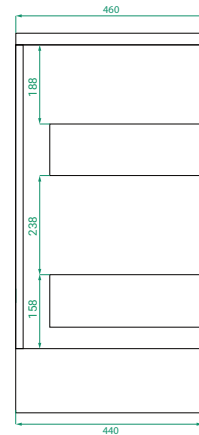

DESCRIPTION

Ovo 800, 2 Drawers Floor-Standing Vanity with Kordura Top

PRODUCT CODE

OVO80D2FL / OVO80D2FLCC

Dimensions	W 800 x H 890 x D 460 (mm)
Finishes	Matte White or Matte Custom Colour Paint.
Kordura	White Kordura Top (H 20).
Basin	See website for compatible basins.
Handle	Handleless 45° design.
Origin	New Zealand made cabinetry.
Features	<ul style="list-style-type: none"> • Soft rounded corners & floor-standing. • 2 Drawers with soft-close and handleless design. • White Kordura top with your choice of basin. • The paint used on our products is polyurethane or UV based.

TECHNICAL DRAWINGS

Front

Side

Drawers

Kordura Top

NOTES

Accessories not included. Drawing indicates the technical measurement only and is not a reflection of how the product will look. Sizes are nominal only. All drawings in millimeters. Drawings not to scale. Sept 2024.