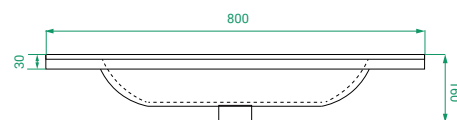

OVO WASHSTAND /

vcbc

DESCRIPTION

Ovo 800, 1 Drawer Washstand Vanity with Ceramic Top

PRODUCT CODE

OVO80DWA / OVO80DWACC

Dimensions	W 800 x H 900 x D 460 (mm)
Finishes	Matte White or Matte Custom Colour Paint.
Top	Ceramic Top with Integrated Basin
Handle	Handleless 45° design.
Origin	New Zealand made cabinetry.
Features	<ul style="list-style-type: none">• Soft rounded corners & washstand.• 1 Drawers with soft-close and handleless design.• Ceramic top with integrated basin.• The paint used on our products is polyurethane or UV based.

TECHNICAL DRAWINGS

Front

Side

Ceramic (Top)

Ceramic (Front)

NOTES

Accessories not included. Drawing indicates the technical measurement only and is not a reflection of how the product will look. Sizes are nominal only. All drawings in millimeters. Drawings not to scale. July 2024.