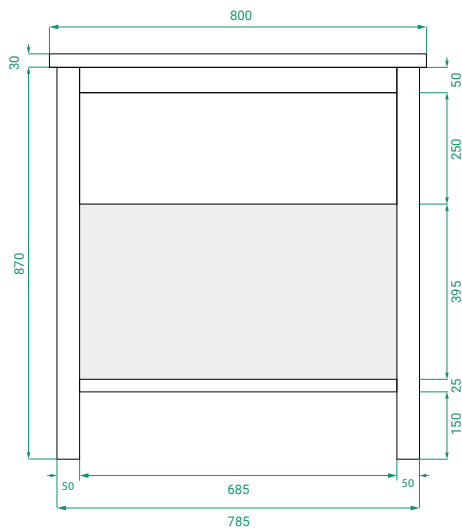

OVO WASHSTAND /

vcbc

DESCRIPTION

Ovo 800, 1 Drawer Washstand Vanity with Ceramic Top

PRODUCT CODE

OVO80DWA / OVO80DWACC

Dimensions	W 800 x H 900 x D 460 (mm)
Finishes	Matte White or Matte Custom Colour Paint.
Top	Ceramic Top with Integrated Basin
Handle	Handleless 45° design.
Origin	New Zealand made cabinetry.
Features	<ul style="list-style-type: none">• Soft rounded corners & washstand.• 1 Drawers with soft-close and handleless design.• Ceramic top with integrated basin.• The paint used on our products is polyurethane or UV based.

TECHNICAL DRAWINGS

Front

Side

Ceramic (Top)

Ceramic (Front)

NOTES

Accessories not included. Drawing indicates the technical measurement only and is not a reflection of how the product will look. Sizes are nominal only. All drawings in millimeters. Drawings not to scale. July 2024.