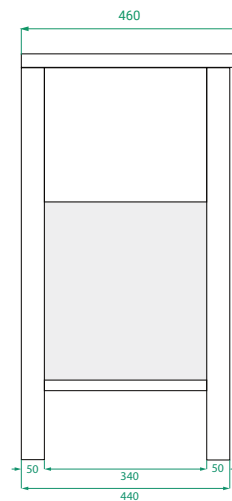

OVO WASHSTAND /

vcbc

DESCRIPTION

Ovo 800, 1 Drawer Washstand Vanity with Ceramic Top

PRODUCT CODE

OVO80DWA / OVO80DWACC

Dimensions	W 800 x H 900 x D 460 (mm)
Finishes	Matte White or Matte Custom Colour Paint.
Top	Ceramic Top with Integrated Basin
Handle	Handleless 45° design.
Origin	New Zealand made cabinetry.
Features	<ul style="list-style-type: none">• Soft rounded corners & washstand.• 1 Drawers with soft-close and handleless design.• Ceramic top with integrated basin.• The paint used on our products is polyurethane or UV based.

TECHNICAL DRAWINGS

Front

Side

Ceramic (Top)

Ceramic (Front)

NOTES

Accessories not included. Drawing indicates the technical measurement only and is not a reflection of how the product will look. Sizes are nominal only. All drawings in millimeters. Drawings not to scale. July 2024.