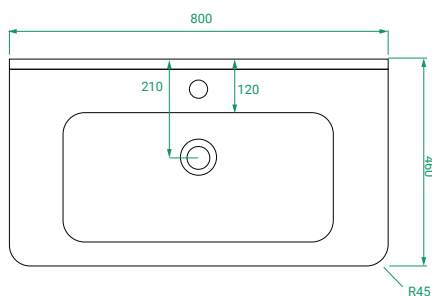

OVO WASHSTAND /

vcbc

DESCRIPTION

Ovo 800, 1 Drawer Washstand Vanity with Ceramic Top

PRODUCT CODE

OVO80DWA / OVO80DWACC

Dimensions	W 800 x H 900 x D 460 (mm)
Finishes	Matte White or Matte Custom Colour Paint.
Top	Ceramic Top with Integrated Basin
Handle	Handleless 45° design.
Origin	New Zealand made cabinetry.
Features	<ul style="list-style-type: none">• Soft rounded corners & washstand.• 1 Drawers with soft-close and handleless design.• Ceramic top with integrated basin.• The paint used on our products is polyurethane or UV based.

TECHNICAL DRAWINGS

Front

Side

Ceramic (Top)

Ceramic (Front)

NOTES

Accessories not included. Drawing indicates the technical measurement only and is not a reflection of how the product will look. Sizes are nominal only. All drawings in millimeters. Drawings not to scale. July 2024.