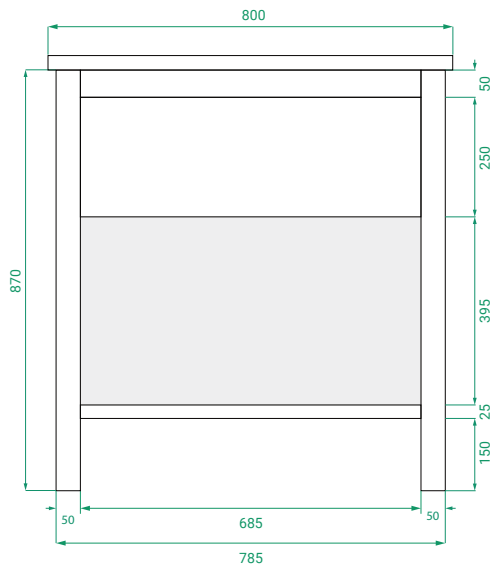

OVO WASHSTAND /

vcbc

DESCRIPTION

Ovo 800, 1 Drawer Washstand Vanity with Kordura Top

PRODUCT CODE

OVO80DWASS / OVO80DWASSCC

| | |
|-------------------|---|
| Dimensions | W 800 x H 890 x D 460 (mm) |
| Finishes | Matte White or Matte Custom Colour Paint. |
| Kordura | White Kordura Top (H 20). |
| Basin | See website for compatible basins. |
| Handle | Handleless 45° design. |
| Origin | New Zealand made cabinetry. |
| Features | <ul style="list-style-type: none">• Soft rounded corners & washstand.• 1 Drawers with soft-close and handleless design.• White Kordura top with your choice of basin.• The paint used on our products is polyurethane or UV based. |

TECHNICAL DRAWINGS

Front

Side

Kordura Top

NOTES

Accessories not included. Drawing indicates the technical measurement only and is not a reflection of how the product will look. Sizes are nominal only. All drawings in millimeters. Drawings not to scale. July 2024.