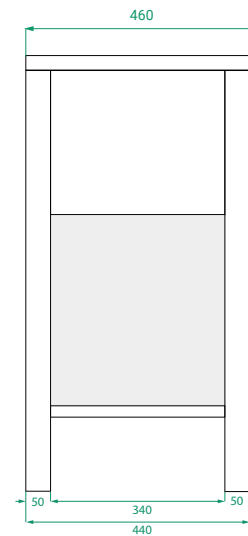

OVO WASHSTAND /

vcbc

DESCRIPTION

Ovo 800, 1 Drawer Washstand Vanity with Kordura Top

PRODUCT CODE

OVO80DWASS / OVO80DWASSCC

| | |
|-------------------|---|
| Dimensions | W 800 x H 890 x D 460 (mm) |
| Finishes | Matte White or Matte Custom Colour Paint. |
| Kordura | White Kordura Top (H 20). |
| Basin | See website for compatible basins. |
| Handle | Handleless 45° design. |
| Origin | New Zealand made cabinetry. |
| Features | <ul style="list-style-type: none">• Soft rounded corners & washstand.• 1 Drawers with soft-close and handleless design.• White Kordura top with your choice of basin.• The paint used on our products is polyurethane or UV based. |

TECHNICAL DRAWINGS

Front

Side

Kordura Top

NOTES

Accessories not included. Drawing indicates the technical measurement only and is not a reflection of how the product will look. Sizes are nominal only. All drawings in millimeters. Drawings not to scale. July 2024.