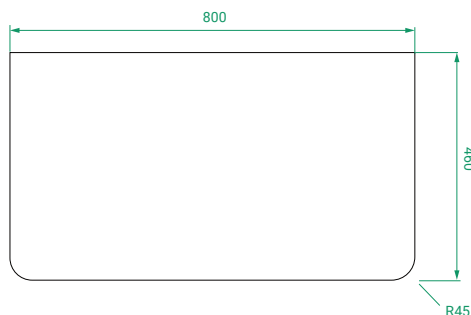

OVO WASHSTAND /

vcbc

DESCRIPTION

Ovo 800, 1 Drawer Washstand Vanity with Kordura Top

PRODUCT CODE

OVO80DWASS / OVO80DWASSCC

| | |
|-------------------|---|
| Dimensions | W 800 x H 890 x D 460 (mm) |
| Finishes | Matte White or Matte Custom Colour Paint. |
| Kordura | White Kordura Top (H 20). |
| Basin | See website for compatible basins. |
| Handle | Handleless 45° design. |
| Origin | New Zealand made cabinetry. |
| Features | <ul style="list-style-type: none">• Soft rounded corners & washstand.• 1 Drawers with soft-close and handleless design.• White Kordura top with your choice of basin.• The paint used on our products is polyurethane or UV based. |

TECHNICAL DRAWINGS

Front

Side

Kordura Top

NOTES

Accessories not included. Drawing indicates the technical measurement only and is not a reflection of how the product will look. Sizes are nominal only. All drawings in millimeters. Drawings not to scale. July 2024.